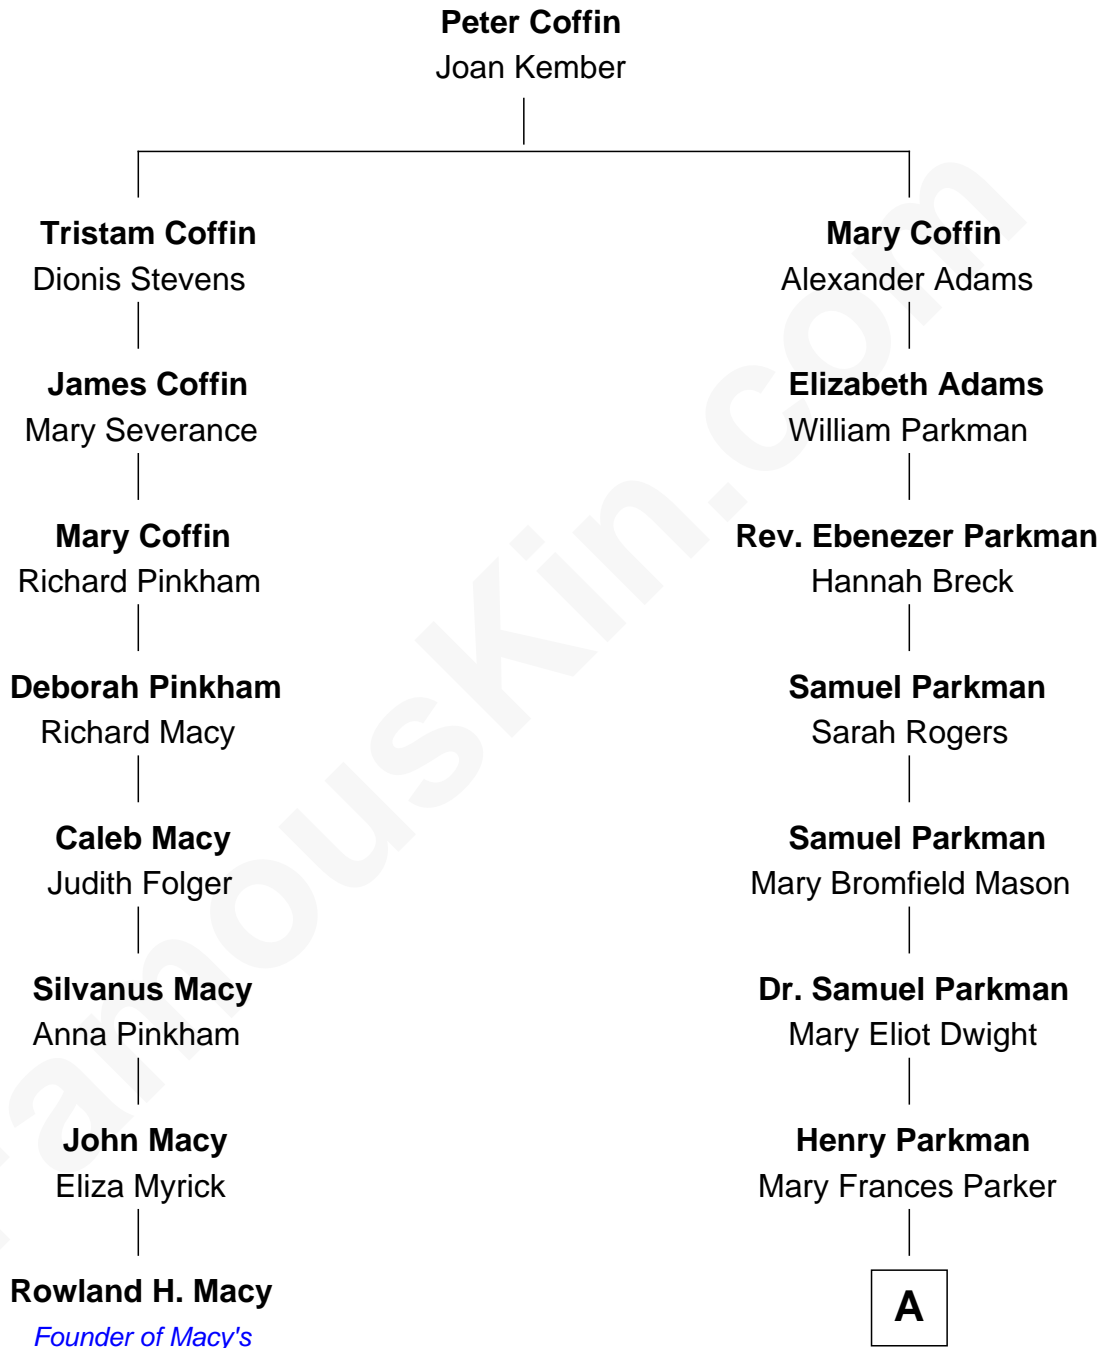

# FamousKin.com Relationship Chart of

**Rowland H. Macy**

*Founder of Macy's*

7th cousin 1 time removed of

**Endicott Peabody**

*62nd Governor of Massachusetts*

A

Mary Elizabeth Parkman  
Rt. Rev. Malcolm Endicott Peabody

Endicott Peabody  
*62nd Governor of Massachusetts*

FamousKin.com