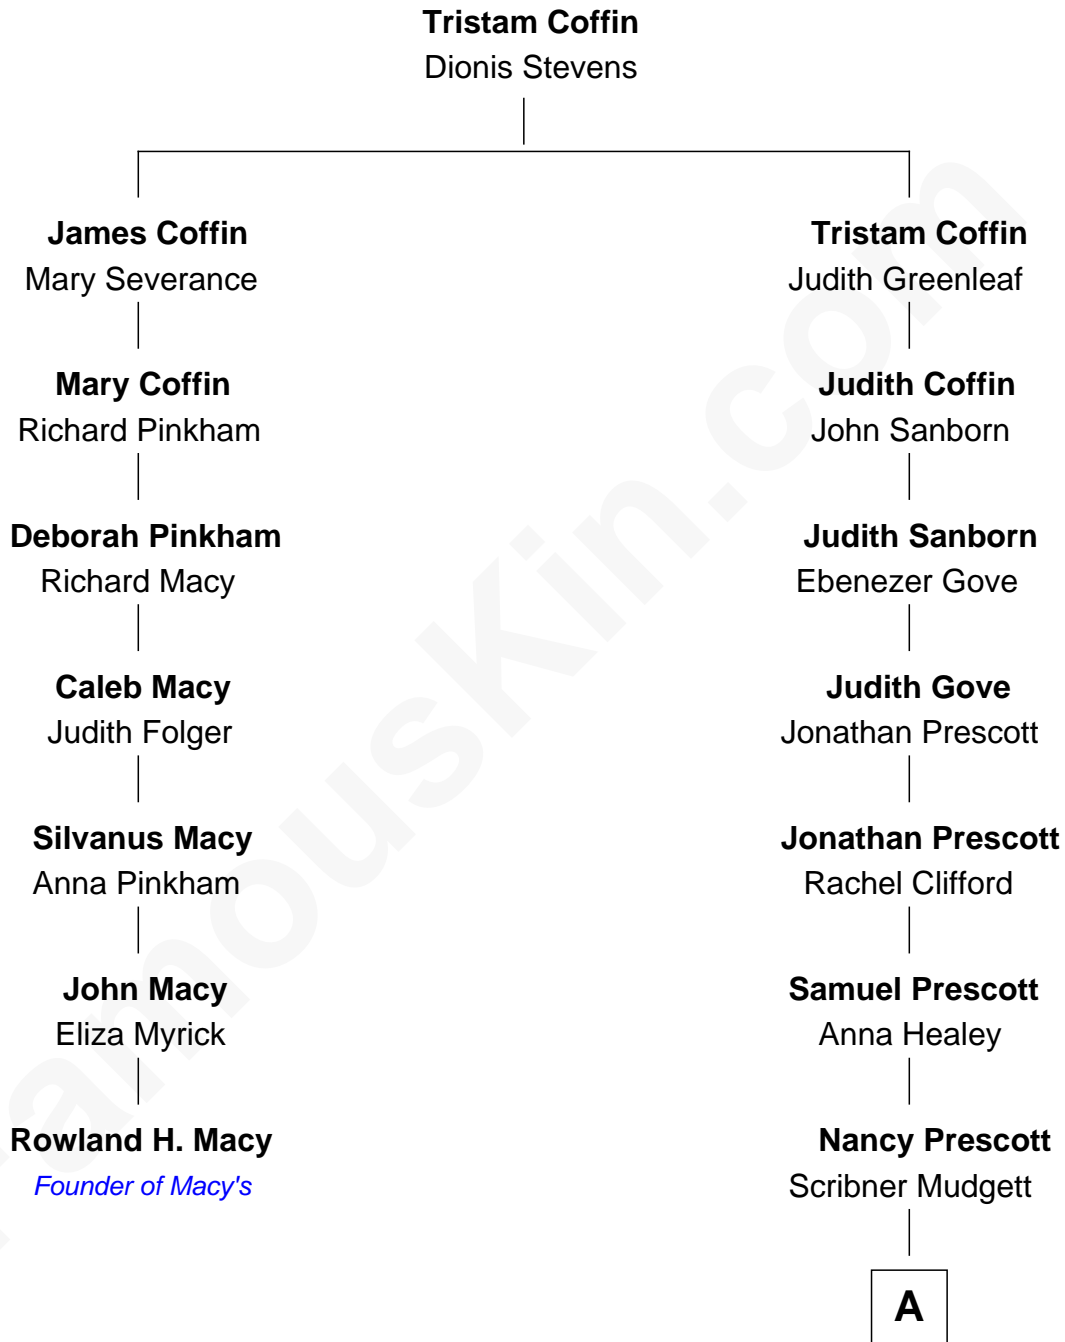

FamousKin.com Relationship Chart of

Rowland H. Macy

Founder of Macy's

6th cousin 2 times removed of

Dr. H. H. Holmes

Serial Killer aka "Devil in the White City"

A

Levi Horton Mudgett
Theodate Page Price

Dr. H. H. Holmes
Serial Killer Dr. H. H. Holmes

FamousKin.com