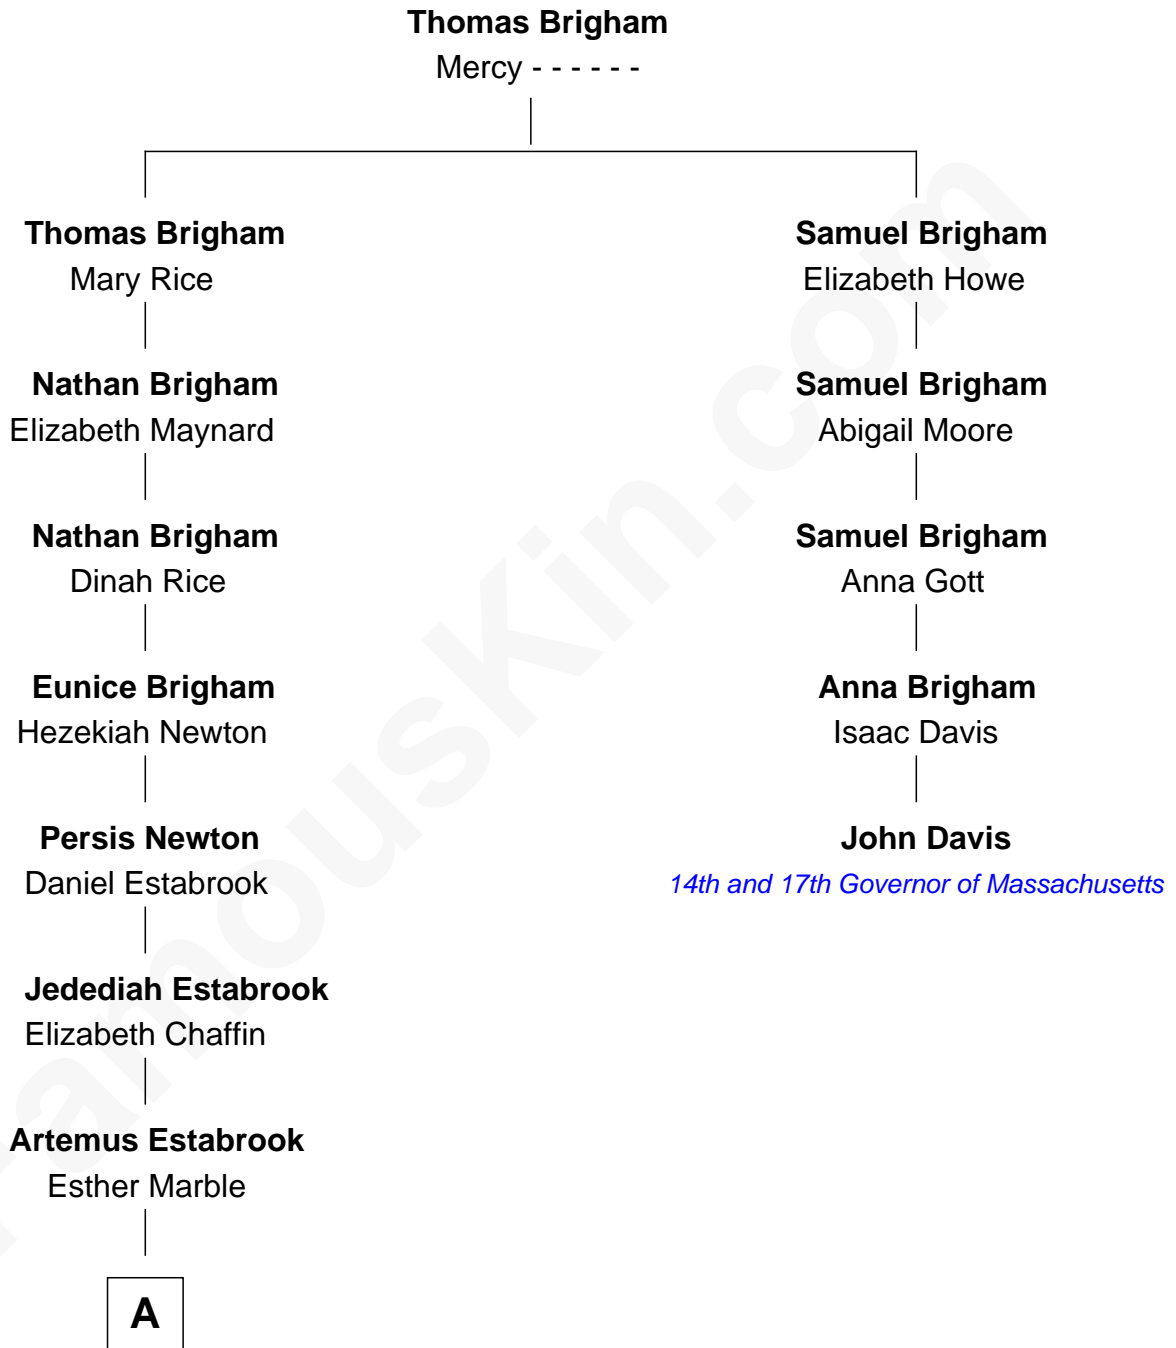

FamousKin.com

Relationship Chart of

Thomas J. Watson, Jr.
President and CEO of I.B.M.

4th cousin 6 times removed of

John Davis

14th and 17th Governor of Massachusetts

A

—
Julia Ann Estabrook

Oliver Kittredge

—
Arthur Melville Kittredge

Mary Jeannette Broadwell

—
Mary Jeannette Kittredge

Thomas John Watson

—
Thomas J. Watson, Jr.

President and CEO of I.B.M.