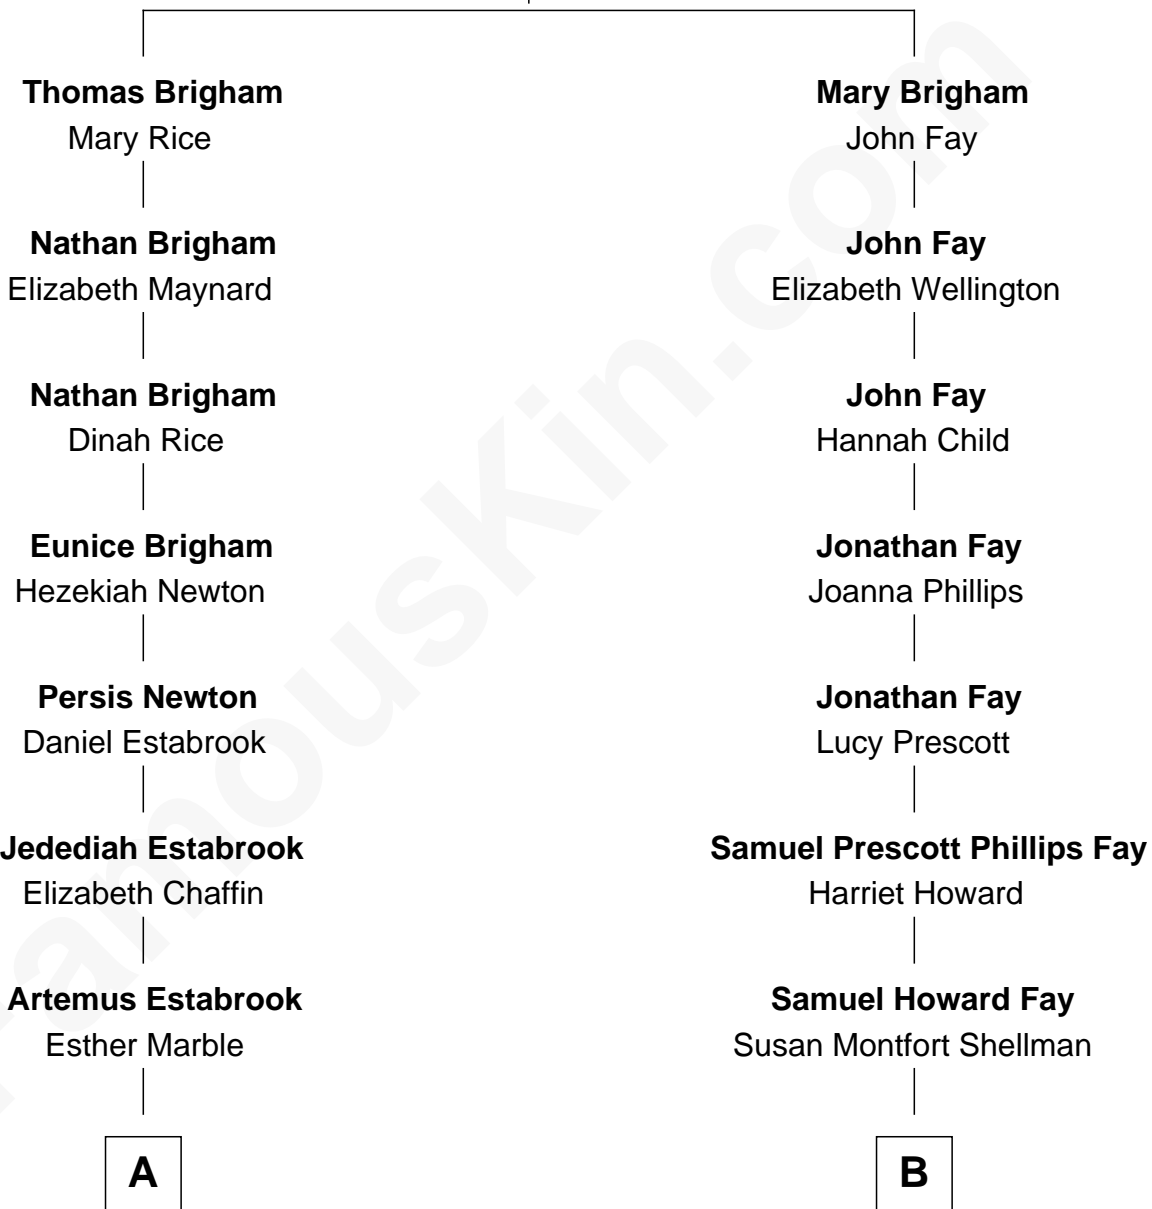

# FamousKin.com Relationship Chart of

**Thomas J. Watson, Jr.**  
*President and CEO of I.B.M.*

10th cousin 1 time removed of

**Billy Bush**

*TV Personality and Host*

**Thomas Brigham**

Mercy - - - - -

**A**

**Julia Ann Estabrook**

Oliver Kittredge

**Arthur Melville Kittredge**

Mary Jeannette Broadwell

**Mary Jeannette Kittredge**

Thomas John Watson

**Thomas J. Watson, Jr.**

*President and CEO of I.B.M.*

**B**

**Harriet Eleanor Fay**

Rev. James Smith Bush

**Samuel Prescott Bush**

Flora Sheldon

**Prescott Sheldon Bush**

Dorothy Wear Walker

**Jonathan James Bush**