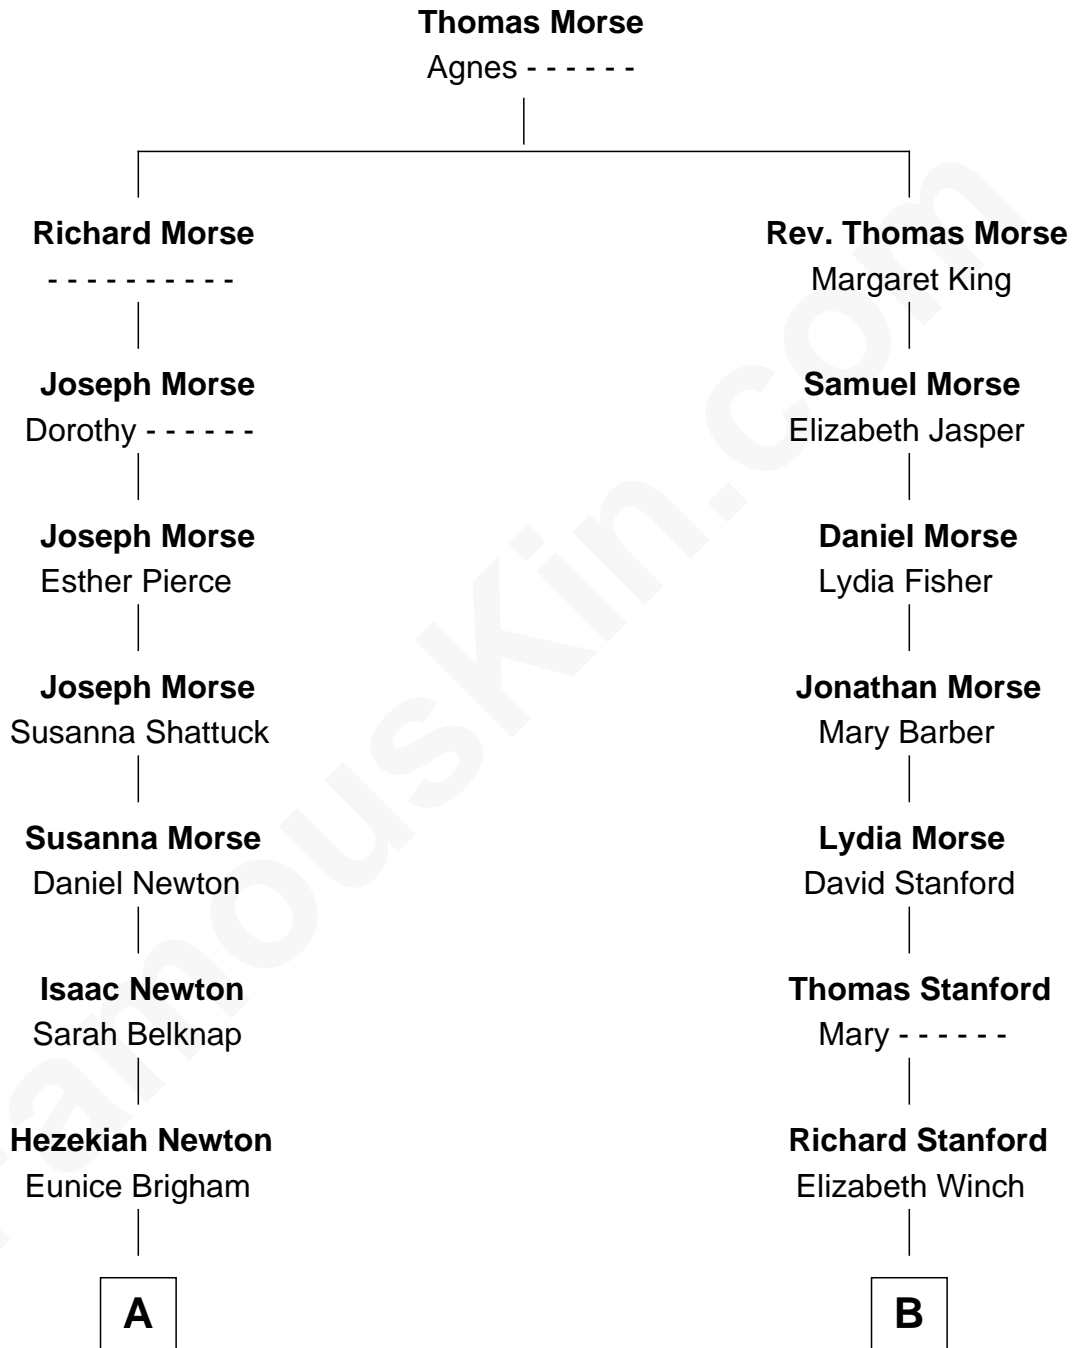

FamousKin.com
Relationship Chart of
Thomas J. Watson, Jr.
President and CEO of I.B.M.

12th cousin 1 time removed of

Raquel Welch
Movie Actress

A

Persis Newton
Daniel Estabrook

Jedediah Estabrook
Elizabeth Chaffin

Artemus Estabrook
Esther Marble

Julia Ann Estabrook
Oliver Kittredge

Arthur Melville Kittredge
Mary Jeannette Broadwell

Mary Jeannette Kittredge
Thomas John Watson

Thomas J. Watson, Jr.
President and CEO of I.B.M.

B

Jonathan Stanford
Eunice Morton

Emery Stanford
Mary Lydia Elliott

Sarah Mehitable Stanford
Justin Smith Hall

Emery Stanford Hall
Clara Louise Adams

Josephine Sarah Hall
Armando Carlos Tejada

Raquel Welch
aka Raquel Welch