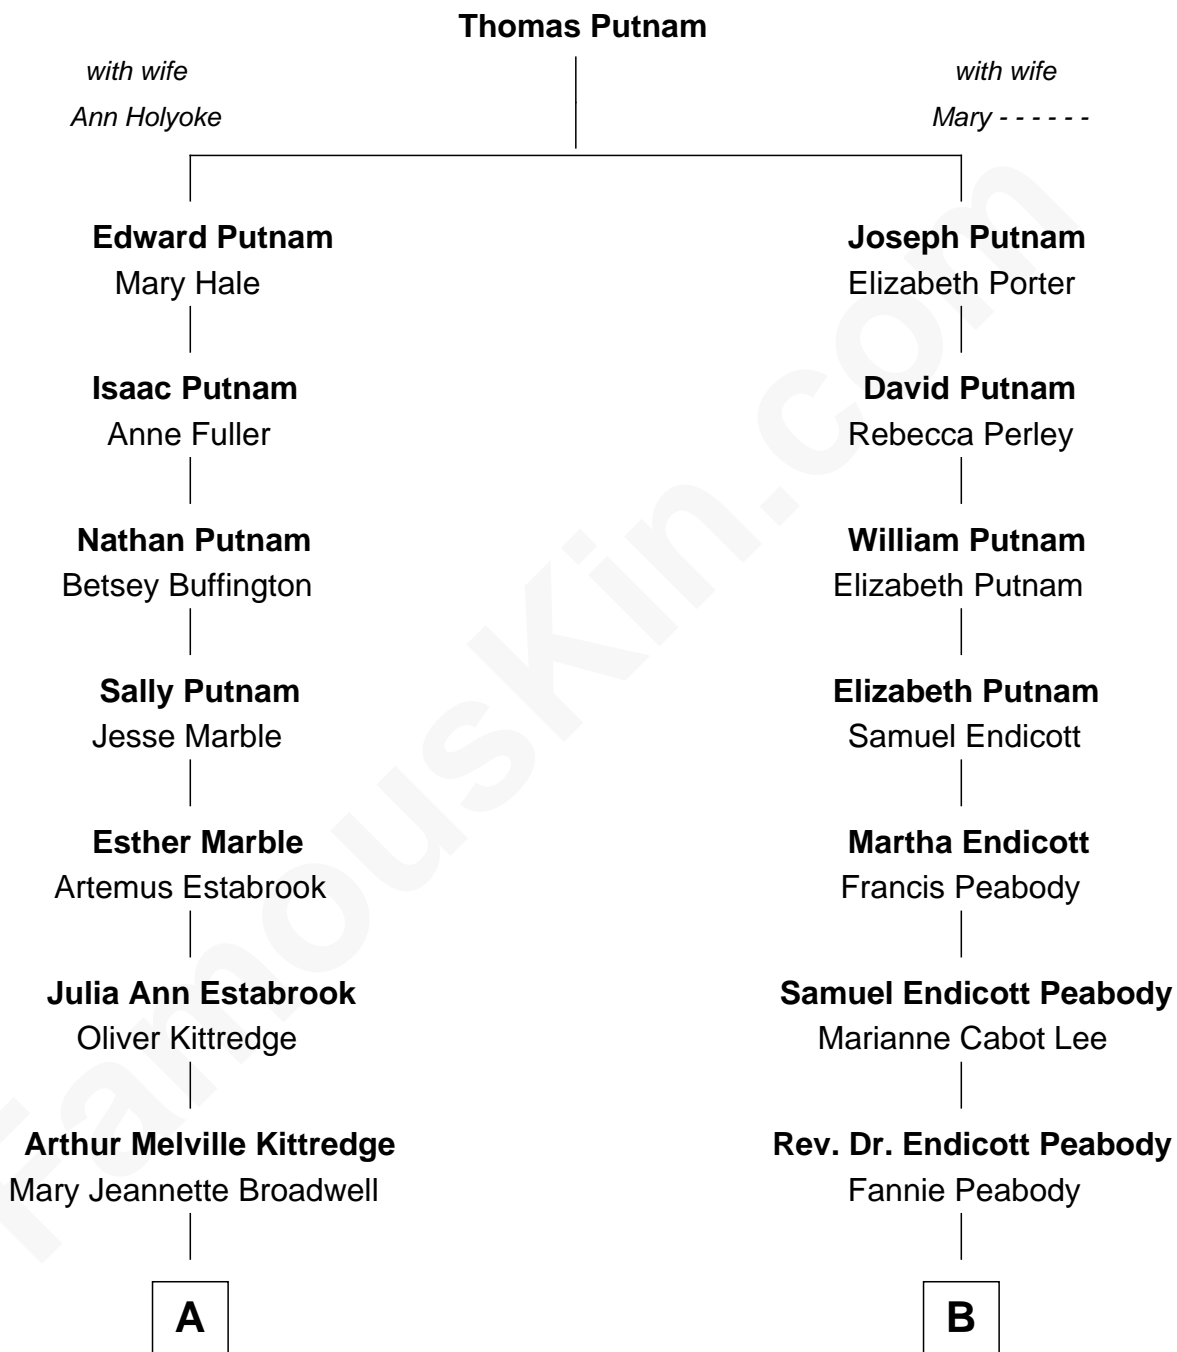

FamousKin.com

Relationship Chart of

Thomas J. Watson, Jr.
President and CEO of I.B.M.

8th cousin 1 time removed of

Kyra Sedgwick
TV and Movie Actress

A

Mary Jeannette Kittredge

Thomas John Watson