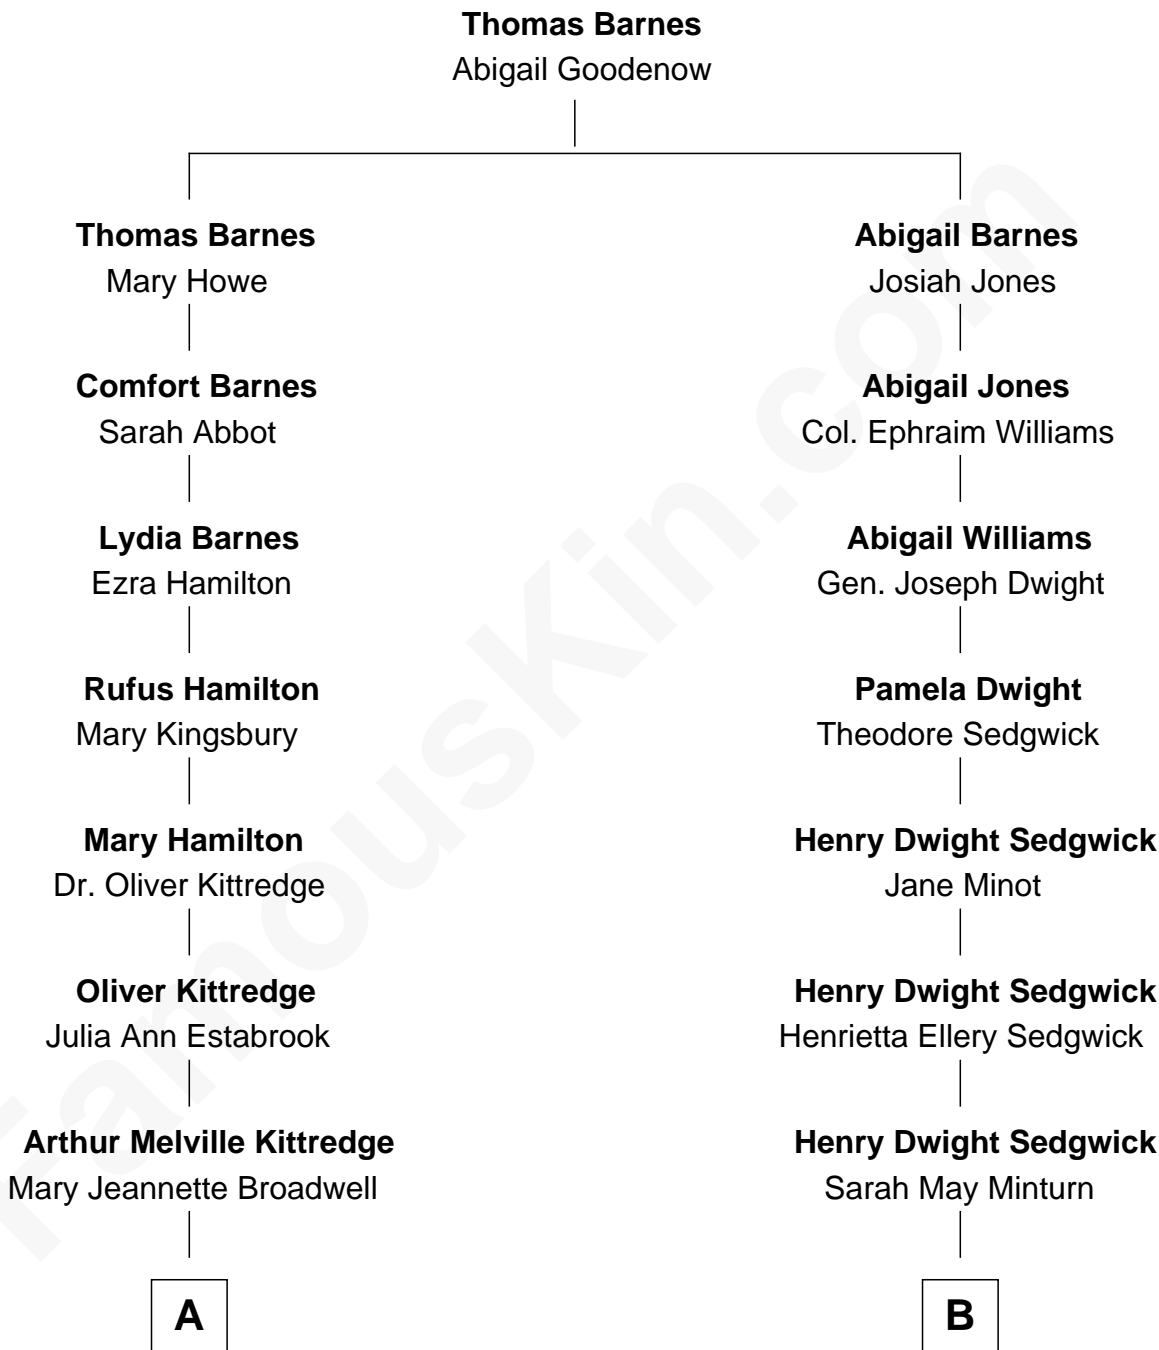

FamousKin.com Relationship Chart of

Thomas J. Watson, Jr.
President and CEO of I.B.M.

8th cousin 1 time removed of

Kyra Sedgwick
TV and Movie Actress

A

Mary Jeannette Kittredge

Thomas John Watson

Thomas J. Watson, Jr.

President and CEO of I.B.M.

B

Robert Minturn Sedgwick

Helen Peabody

Henry Dwight Sedgwick

Patricia Ann Rosenwald

Kyra Sedgwick

TV and Movie Actress