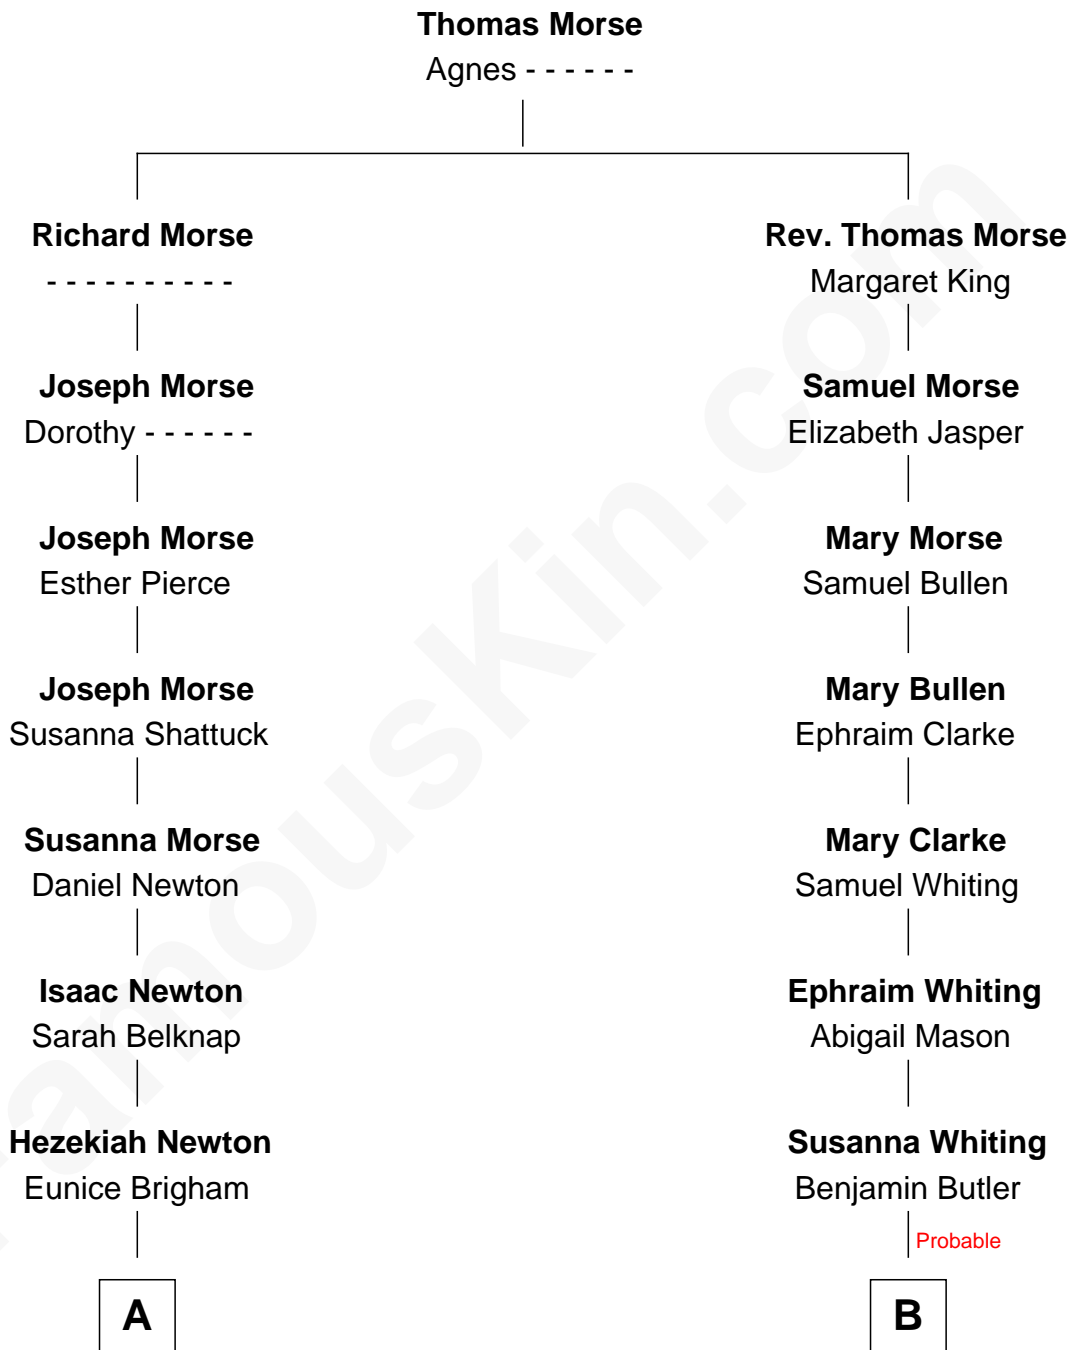

# FamousKin.com Relationship Chart of

**Thomas J. Watson, Jr.**  
*President and CEO of I.B.M.*

13th cousin 1 time removed of

**George W. Bush**  
*43rd U.S. President*

**A**

**Persis Newton**  
Daniel Estabrook

**Jedediah Estabrook**  
Elizabeth Chaffin

**Artemus Estabrook**  
Esther Marble

**Julia Ann Estabrook**  
Oliver Kittredge

**Arthur Melville Kittredge**  
Mary Jeannette Broadwell

**Mary Jeannette Kittredge**  
Thomas John Watson

**Mary Elizabeth Butler**  
Robert Emmet Sheldon

**Flora Sheldon**  
Samuel Prescott Bush

**Prescott Sheldon Bush**  
Dorothy Wear Walker

**George Herbert Walker Bush**  
Barbara Pierce

**George W. Bush**  
*43rd U.S. President*