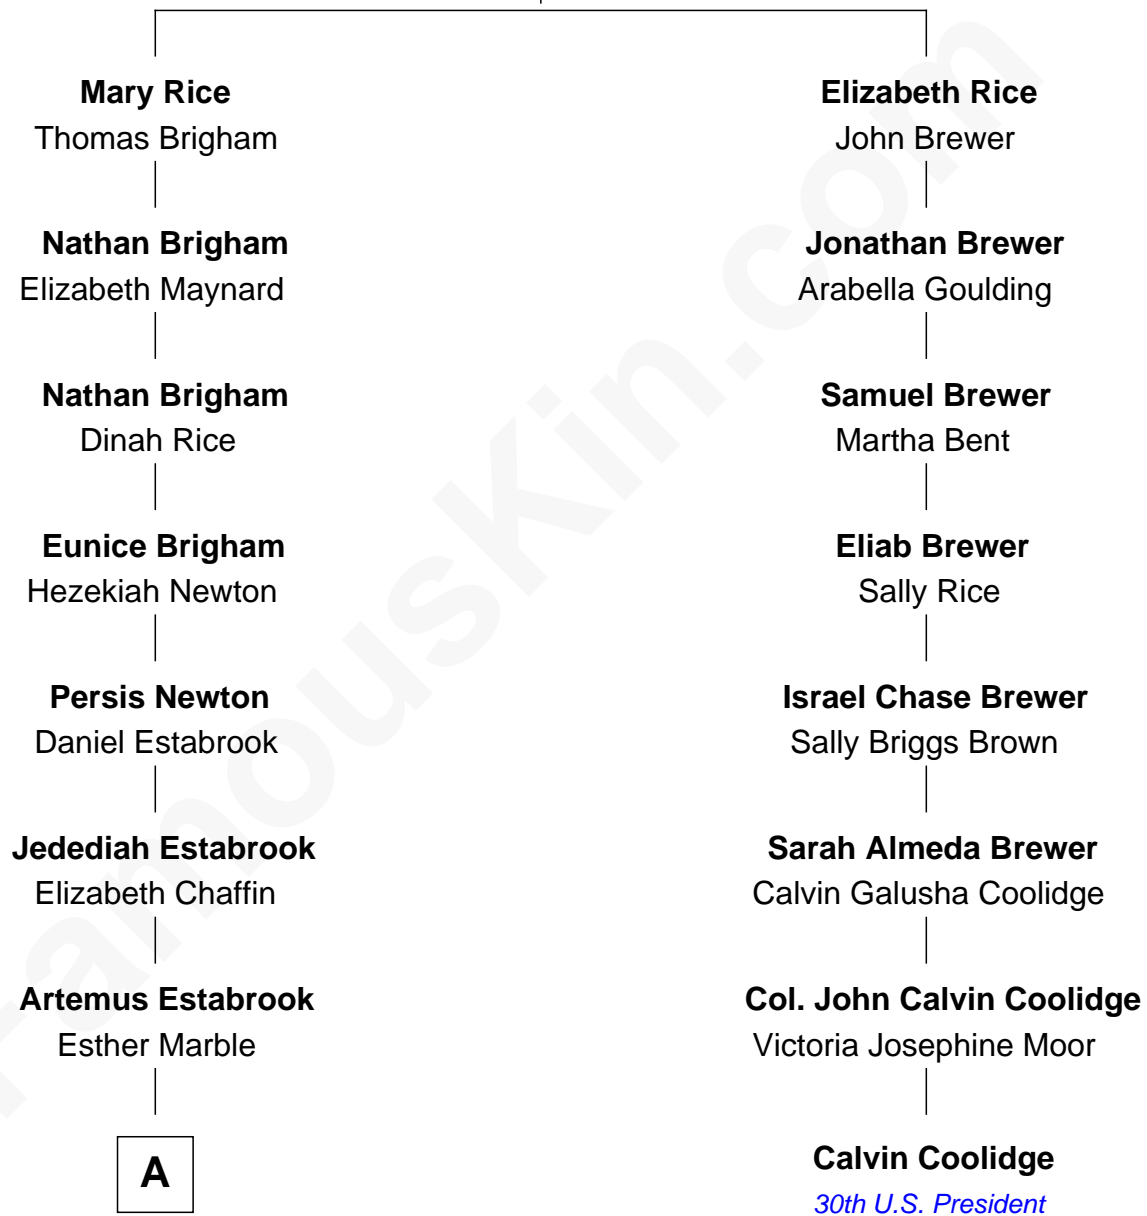

FamousKin.com Relationship Chart of

Thomas J. Watson, Jr.
President and CEO of I.B.M.

7th cousin 3 times removed of

Calvin Coolidge
30th U.S. President

Henry Rice
Elizabeth Moore

A

—
Julia Ann Estabrook

Oliver Kittredge

—
Arthur Melville Kittredge

Mary Jeannette Broadwell

—
Mary Jeannette Kittredge

Thomas John Watson

—
Thomas J. Watson, Jr.

President and CEO of I.B.M.

FamousKin.com