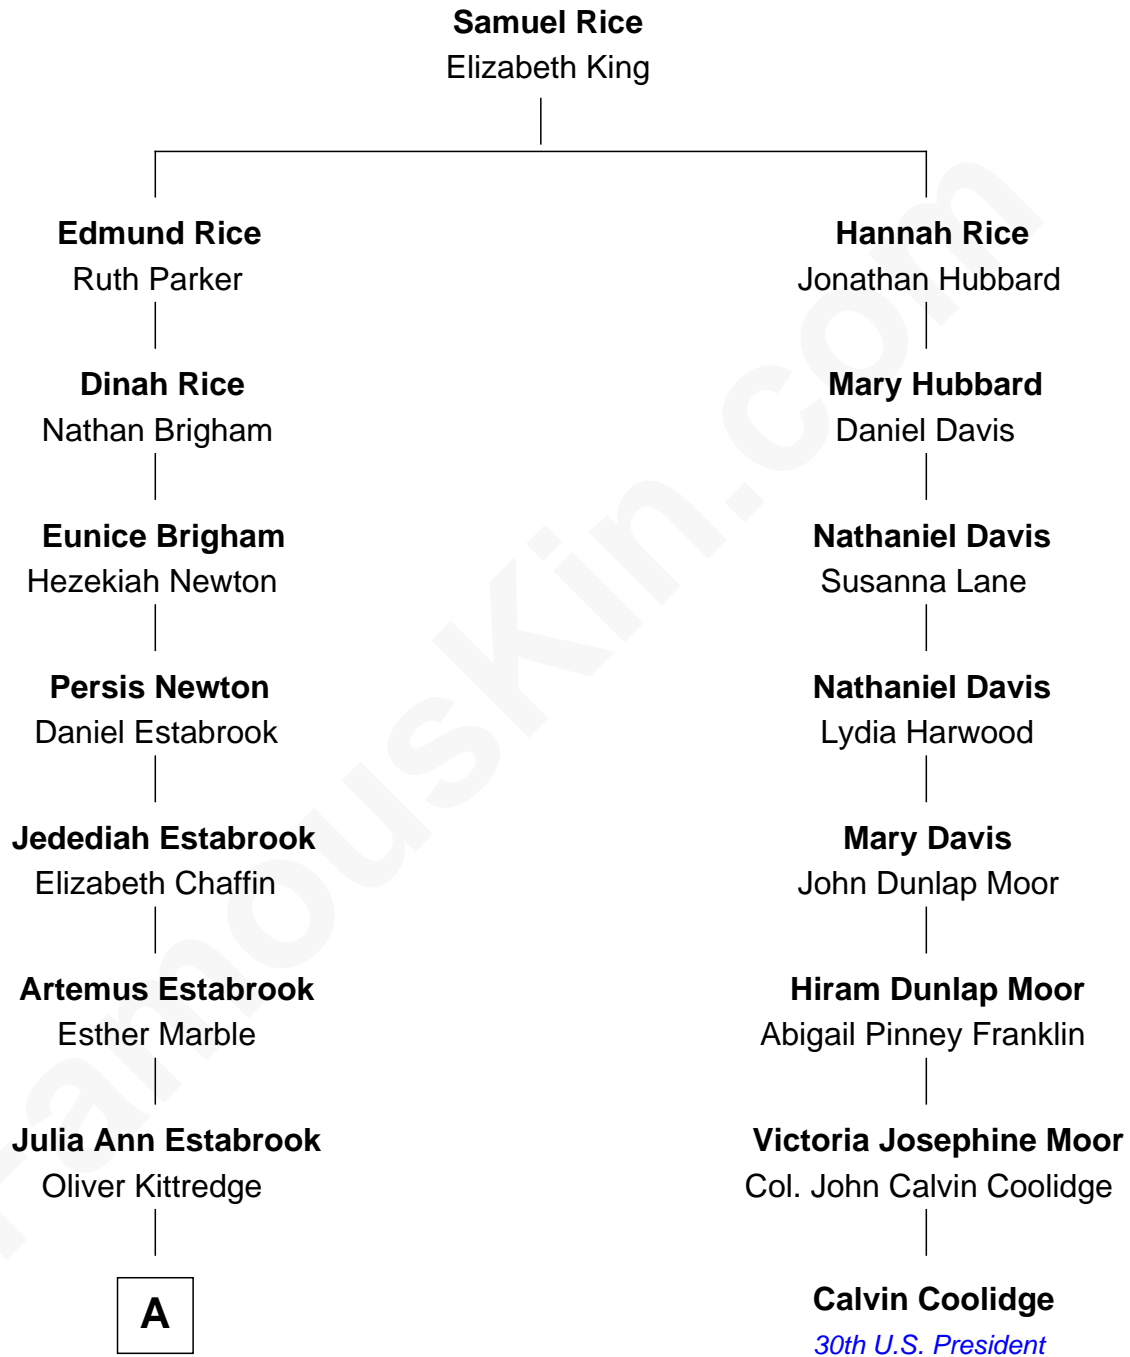

FamousKin.com
Relationship Chart of
Thomas J. Watson, Jr.
President and CEO of I.B.M.

7th cousin 2 times removed of

Calvin Coolidge
30th U.S. President

A

Arthur Melville Kittredge

Mary Jeannette Broadwell

Mary Jeannette Kittredge