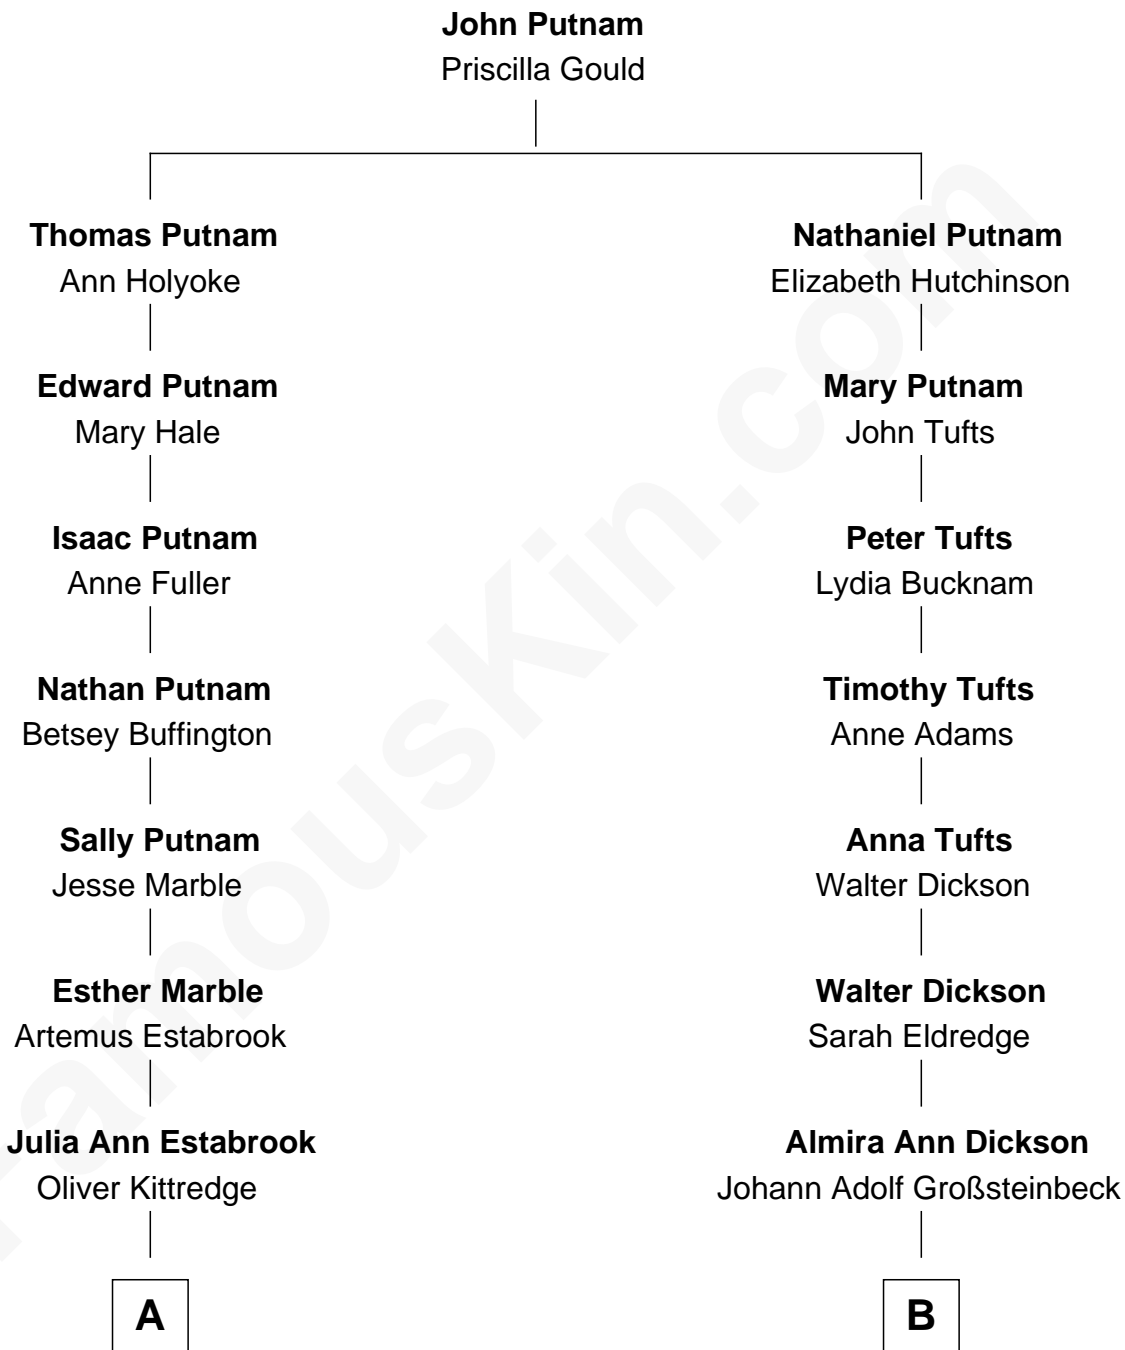

# FamousKin.com

## Relationship Chart of

**Thomas J. Watson, Jr.**  
*President and CEO of I.B.M.*

8th cousin 1 time removed of

**John Steinbeck**  
*Author of The Grapes of Wrath*

**A**

**Arthur Melville Kittredge**  
Mary Jeannette Broadwell

**Mary Jeannette Kittredge**  
Thomas John Watson

**Thomas J. Watson, Jr.**  
*President and CEO of I.B.M.*

**B**

**John Ernst Steinbeck**  
Olive Hamilton

**John Steinbeck**  
*Author of The Grapes of Wrath*