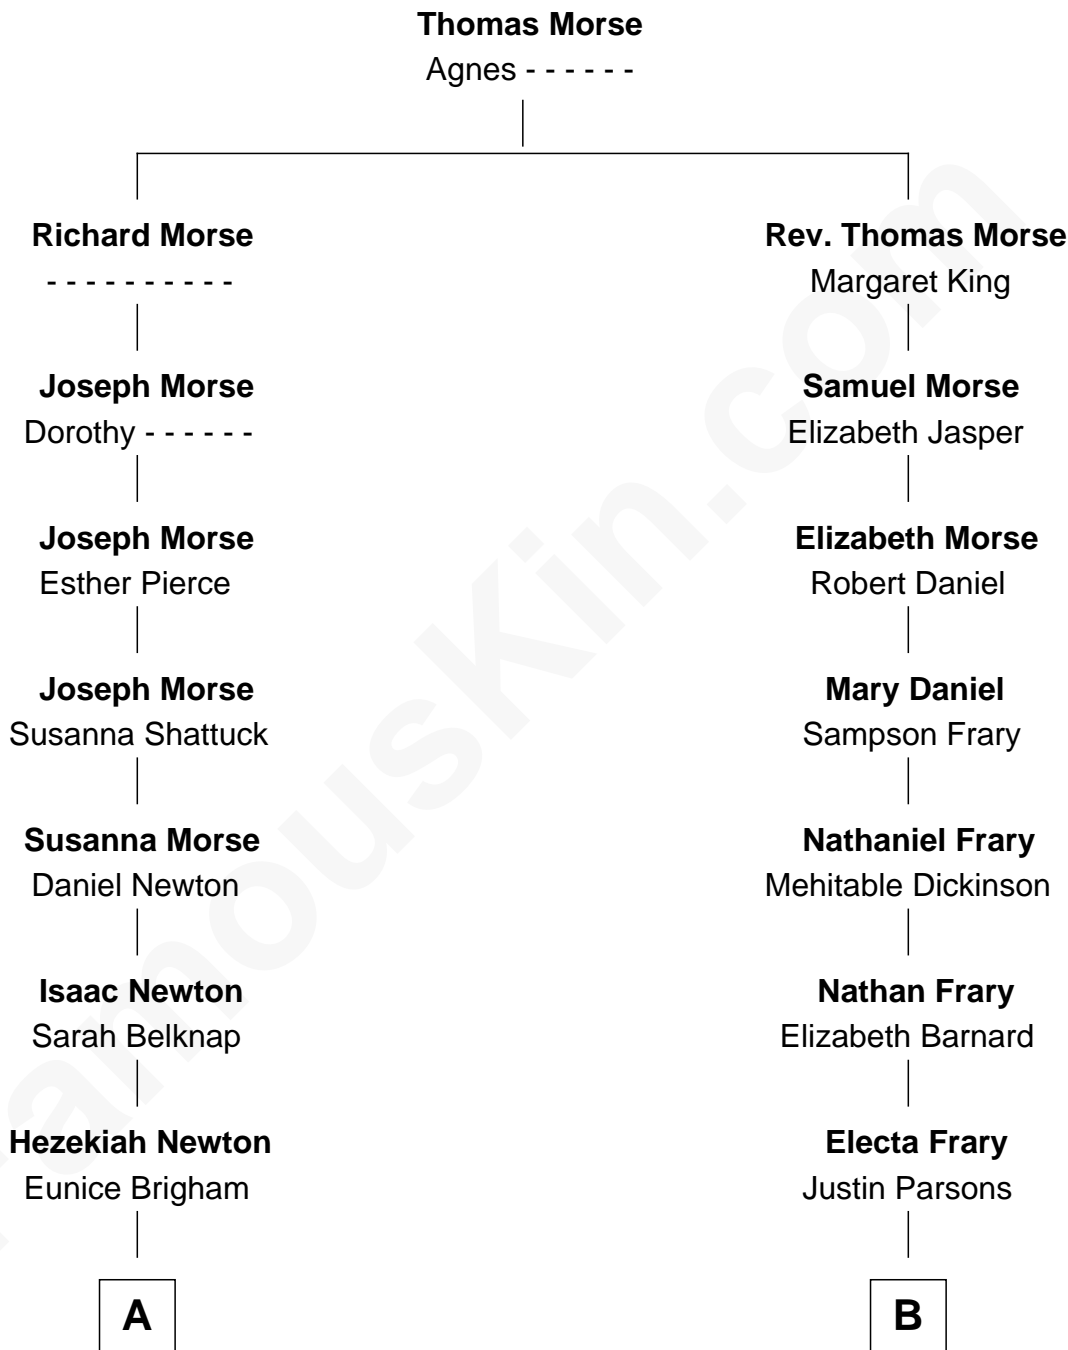

# FamousKin.com Relationship Chart of

**Thomas J. Watson, Jr.**  
*President and CEO of I.B.M.*

13th cousin of

**Kate Upton**  
*Sports Illustrated Swimsuit Cover Model*

**A**

**Persis Newton**  
Daniel Estabrook

**Jedediah Estabrook**  
Elizabeth Chaffin

**Artemus Estabrook**  
Esther Marble

**Julia Ann Estabrook**  
Oliver Kittredge

**Arthur Melville Kittredge**  
Mary Jeannette Broadwell

**Mary Jeannette Kittredge**  
Thomas John Watson