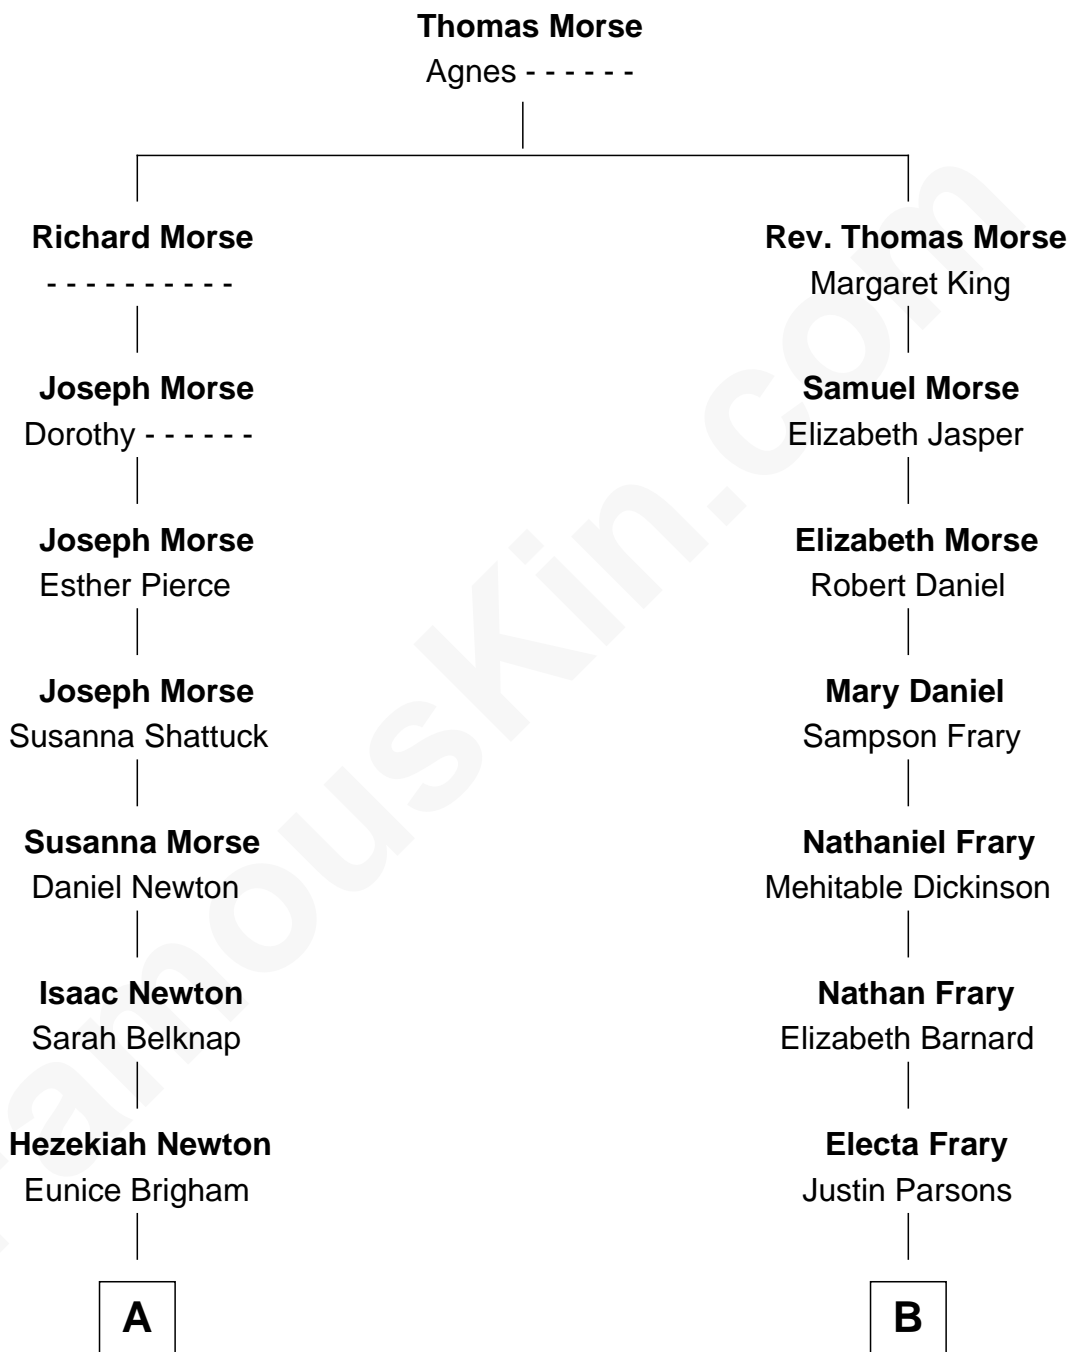

FamousKin.com Relationship Chart of

Thomas J. Watson, Jr.
President and CEO of I.B.M.

8th cousin 5 times removed of

Levi Parsons Morton
22nd U.S. Vice-President

A

Persis Newton
Daniel Estabrook

Jedediah Estabrook
Elizabeth Chaffin

Artemus Estabrook
Esther Marble

Julia Ann Estabrook
Oliver Kittredge

Arthur Melville Kittredge
Mary Jeannette Broadwell

Mary Jeannette Kittredge
Thomas John Watson

Thomas J. Watson, Jr.
President and CEO of I.B.M.

B

Lucretia Parsons
Rev. Daniel Oliver Morton

Levi Parsons Morton
22nd U.S. Vice-President

FamousKin.com