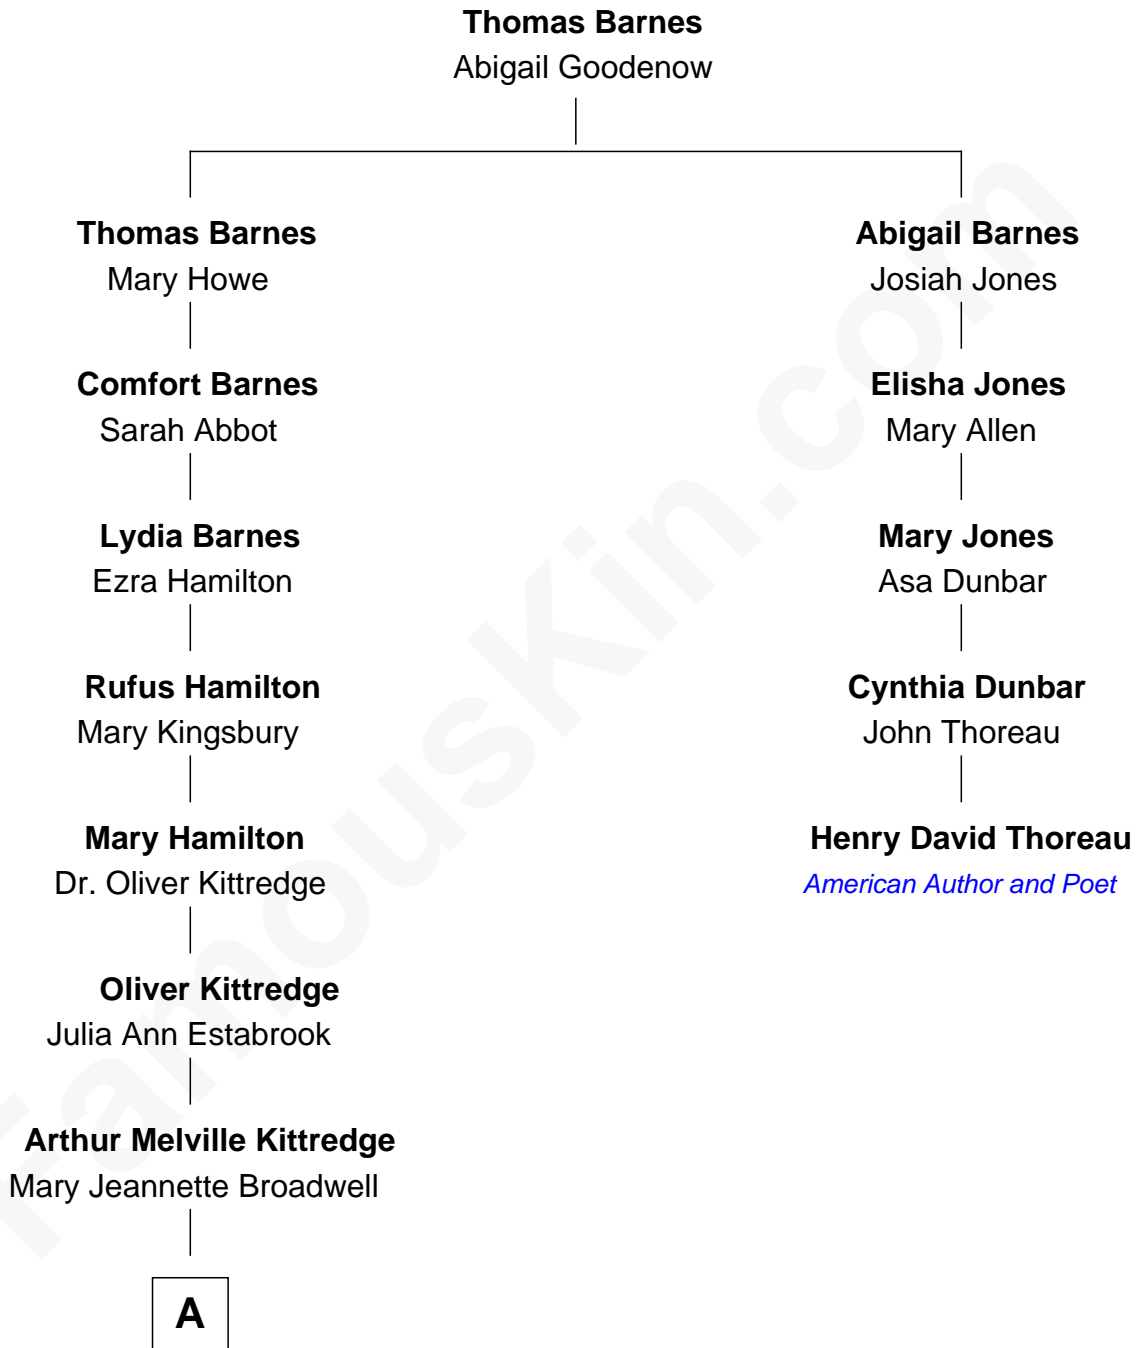

FamousKin.com Relationship Chart of

Thomas J. Watson, Jr.
President and CEO of I.B.M.

4th cousin 4 times removed of

Henry David Thoreau
American Author and Poet

A

|
Mary Jeannette Kittredge

Thomas John Watson

|
Thomas J. Watson, Jr.

President and CEO of I.B.M.

FamousKin.com