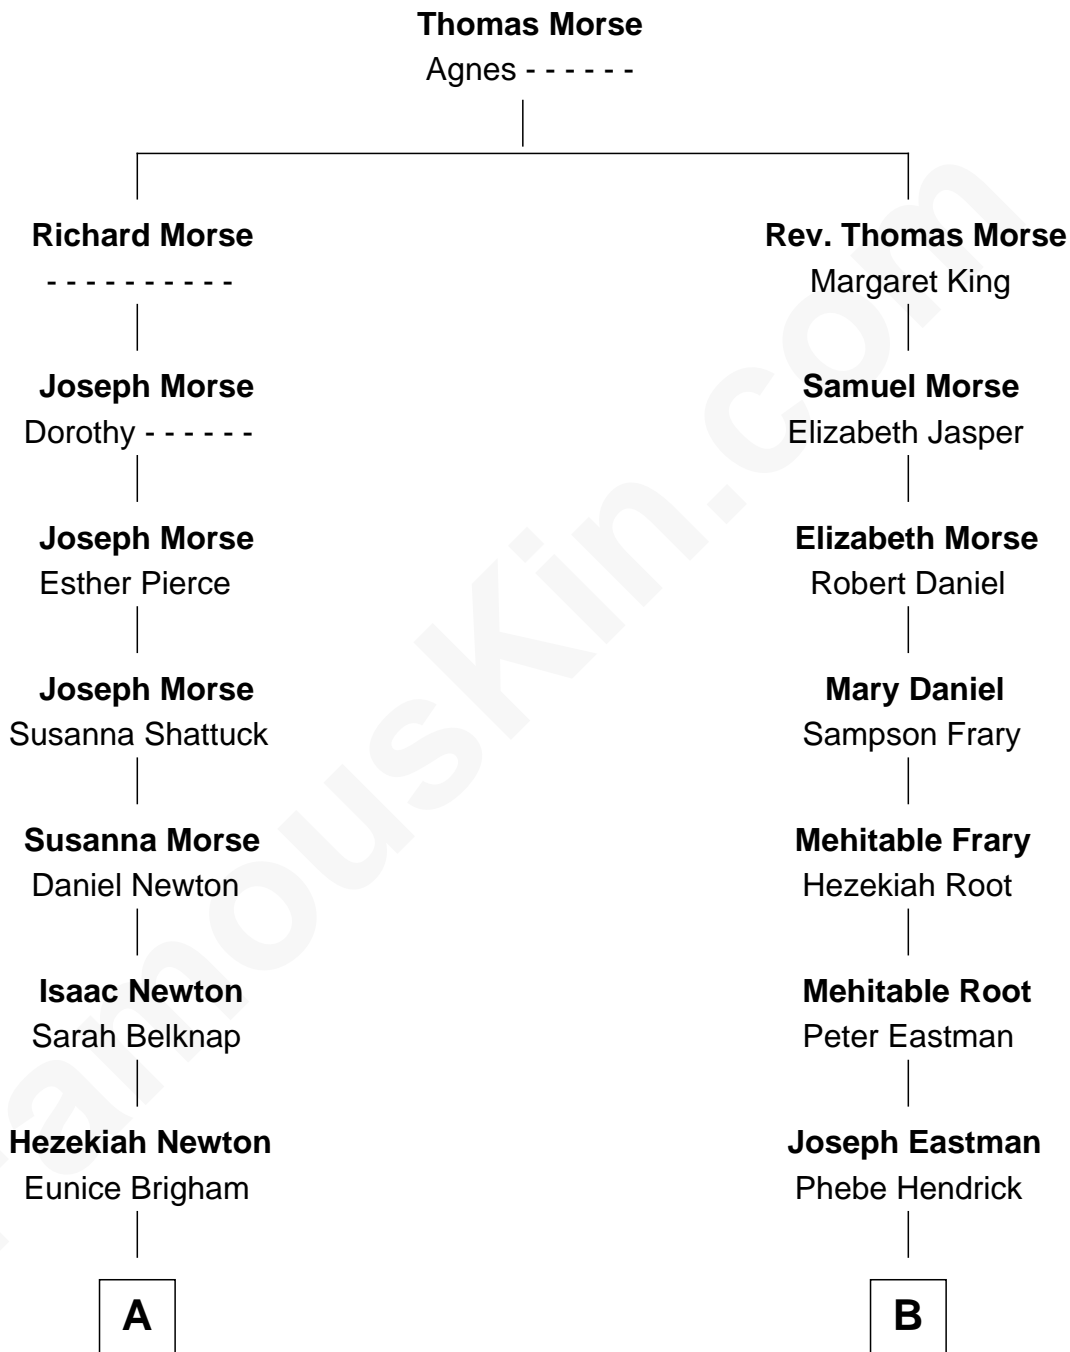

# FamousKin.com Relationship Chart of

**Thomas J. Watson, Jr.**  
*President and CEO of I.B.M.*

10th cousin 3 times removed of

**George Eastman**

*Founder of Eastman Kodak Company*

**A**

**Persis Newton**  
Daniel Estabrook

**Jedediah Estabrook**  
Elizabeth Chaffin

**Artemus Estabrook**  
Esther Marble

**Julia Ann Estabrook**  
Oliver Kittredge

**Arthur Melville Kittredge**  
Mary Jeannette Broadwell

**Mary Jeannette Kittredge**  
Thomas John Watson