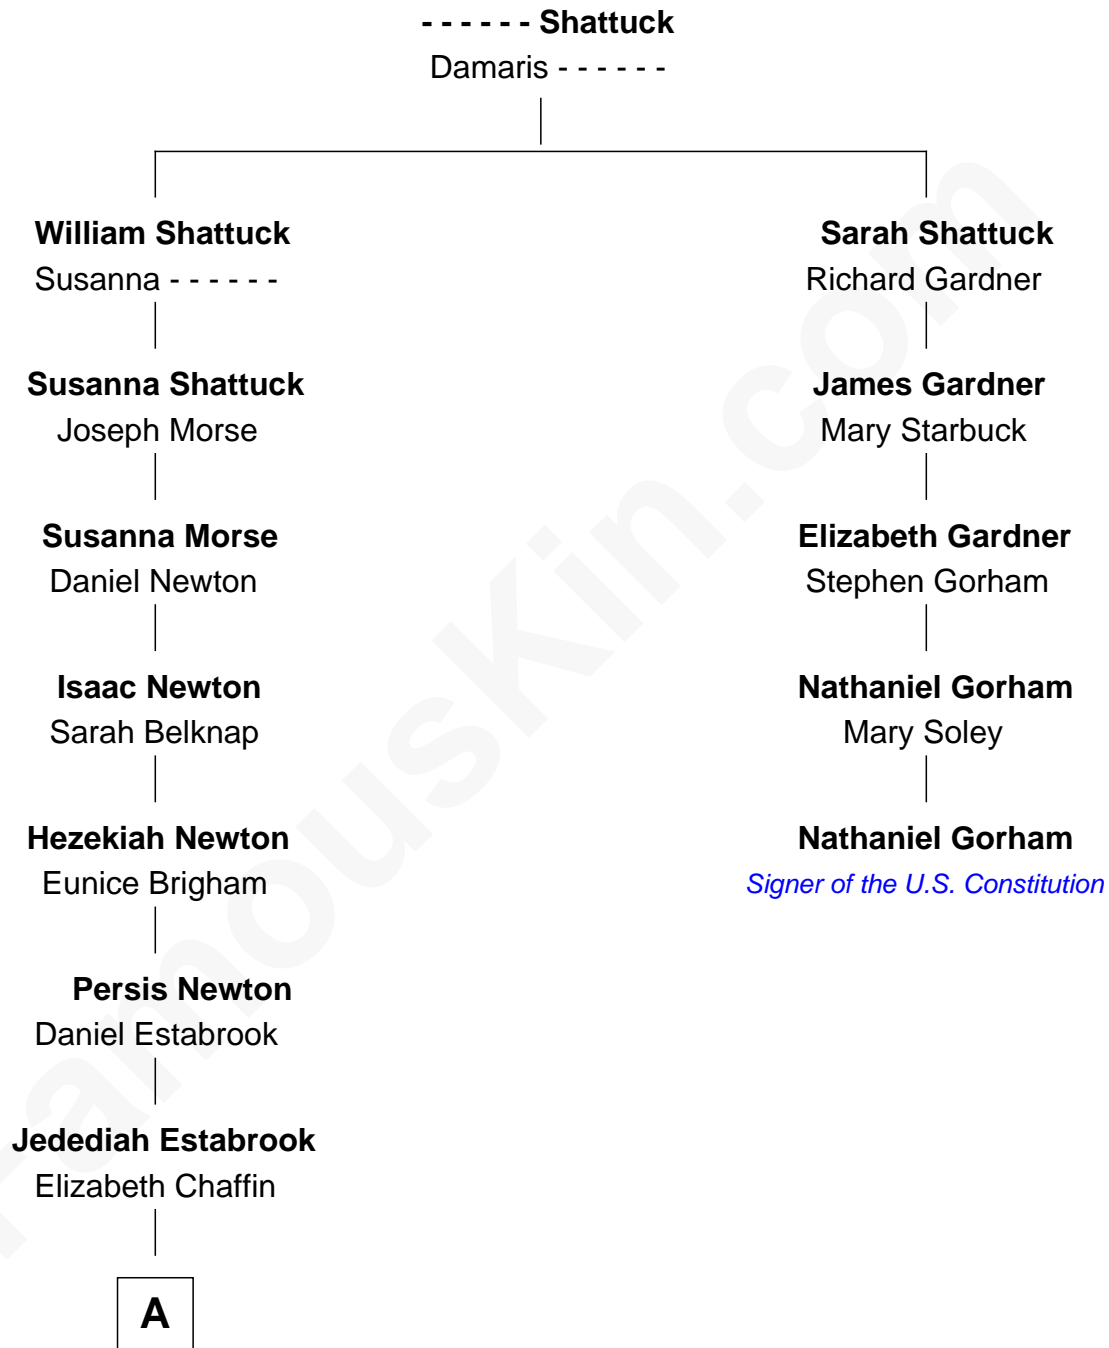

FamousKin.com Relationship Chart of

Thomas J. Watson, Jr.
President and CEO of I.B.M.

4th cousin 7 times removed of

Nathaniel Gorham
Signer of the U.S. Constitution

A

—
Artemus Estabrook

Esther Marble

—
Julia Ann Estabrook

Oliver Kittredge

—
Arthur Melville Kittredge

Mary Jeannette Broadwell

—
Mary Jeannette Kittredge

Thomas John Watson

—
Thomas J. Watson, Jr.

President and CEO of I.B.M.