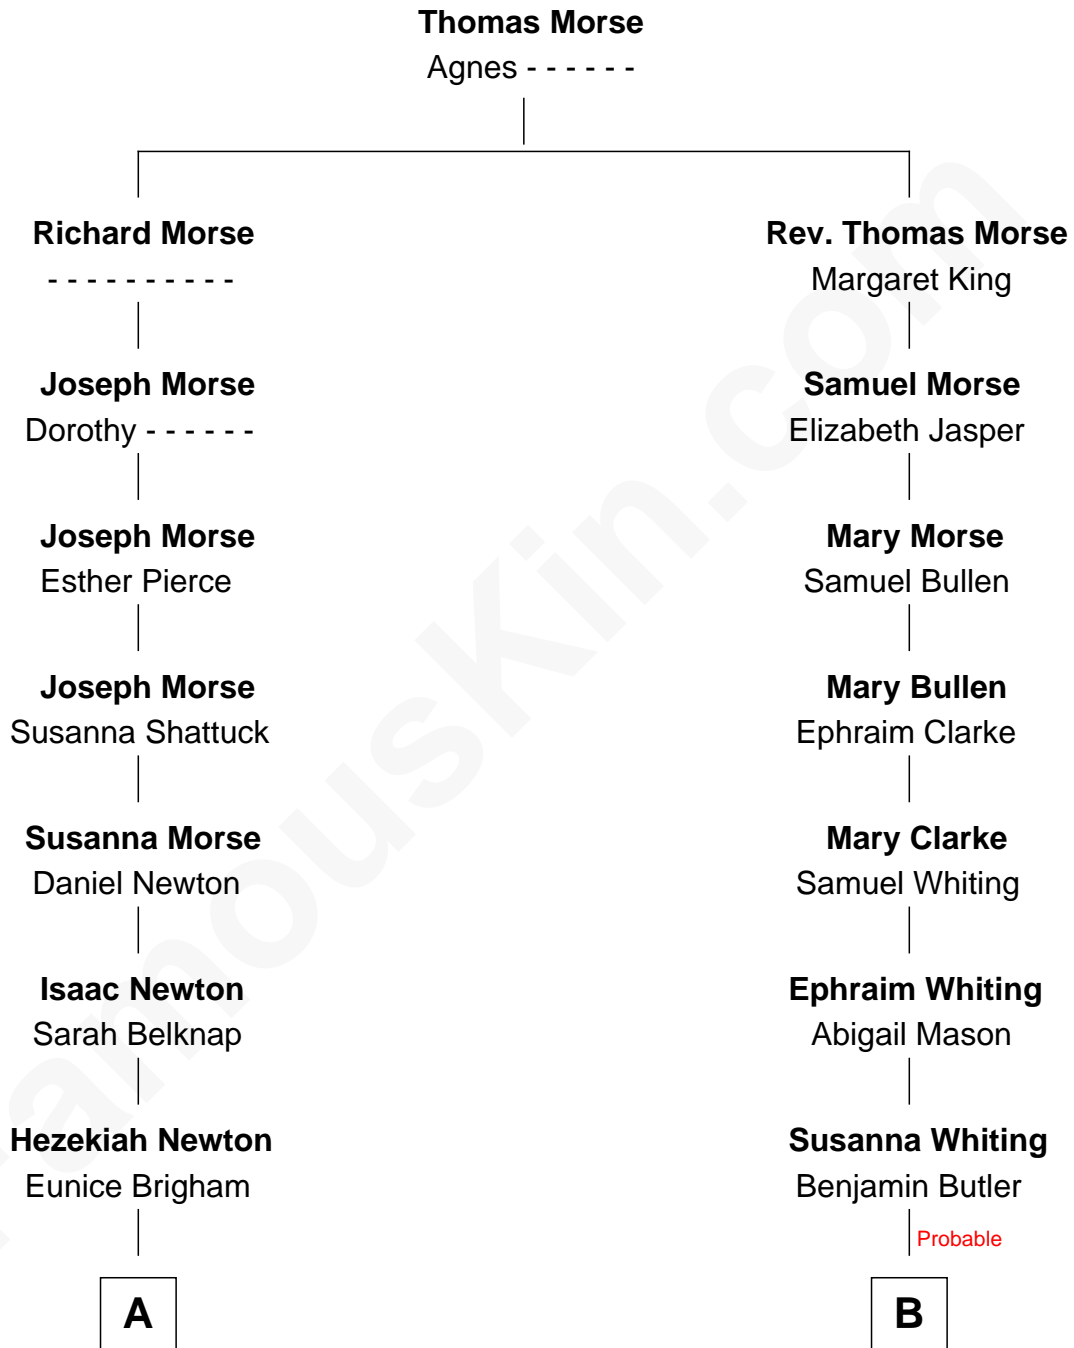

FamousKin.com

Relationship Chart of

Thomas J. Watson, Jr.
President and CEO of I.B.M.

13th cousin 1 time removed of

Jeb Bush

43rd Governor of Florida

A

Persis Newton
Daniel Estabrook

Jedediah Estabrook
Elizabeth Chaffin

Artemus Estabrook
Esther Marble

Julia Ann Estabrook
Oliver Kittredge

Arthur Melville Kittredge
Mary Jeannette Broadwell

Mary Jeannette Kittredge
Thomas John Watson

Thomas J. Watson, Jr.
President and CEO of I.B.M.

B

Nathaniel Butler
Sarah Herrick

Samuel Herrick Butler
Judith Livingston

Cortland Philip Livingston Butler
Elizabeth Slade Pierce

Mary Elizabeth Butler
Robert Emmet Sheldon

Flora Sheldon
Samuel Prescott Bush