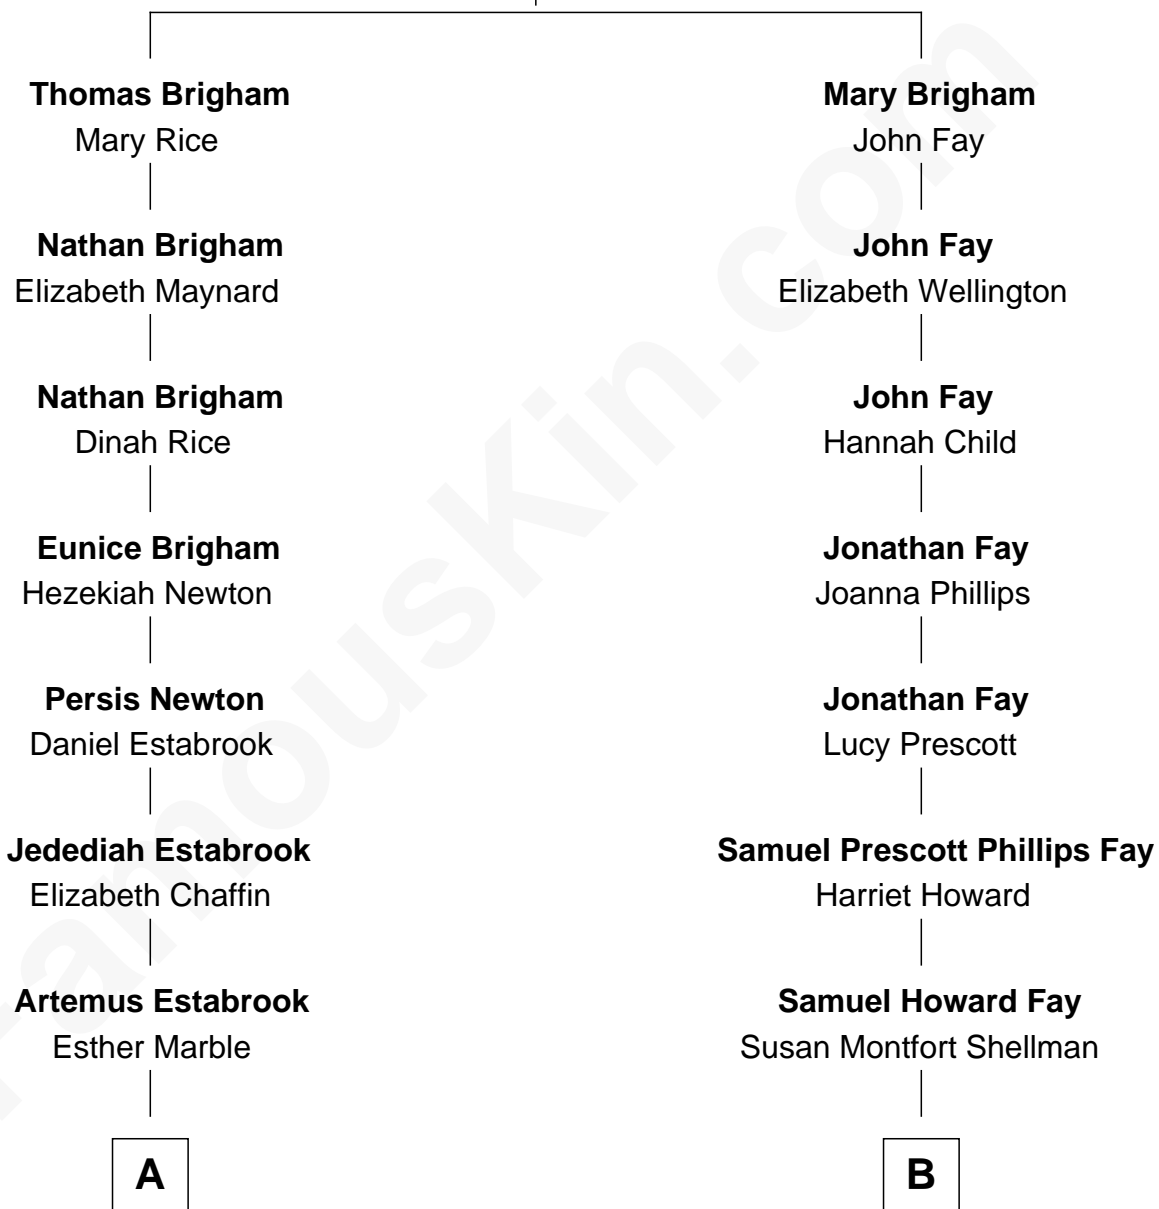

FamousKin.com Relationship Chart of

Thomas J. Watson, Jr.
President and CEO of I.B.M.

10th cousin 1 time removed of

Jeb Bush

43rd Governor of Florida

Thomas Brigham

Mercy - - - - -

A

Julia Ann Estabrook

Oliver Kittredge

Arthur Melville Kittredge

Mary Jeannette Broadwell

Mary Jeannette Kittredge

Thomas John Watson

Thomas J. Watson, Jr.

President and CEO of I.B.M.

B

Harriet Eleanor Fay

Rev. James Smith Bush

Samuel Prescott Bush

Flora Sheldon

Prescott Sheldon Bush

Dorothy Wear Walker

George Herbert Walker Bush