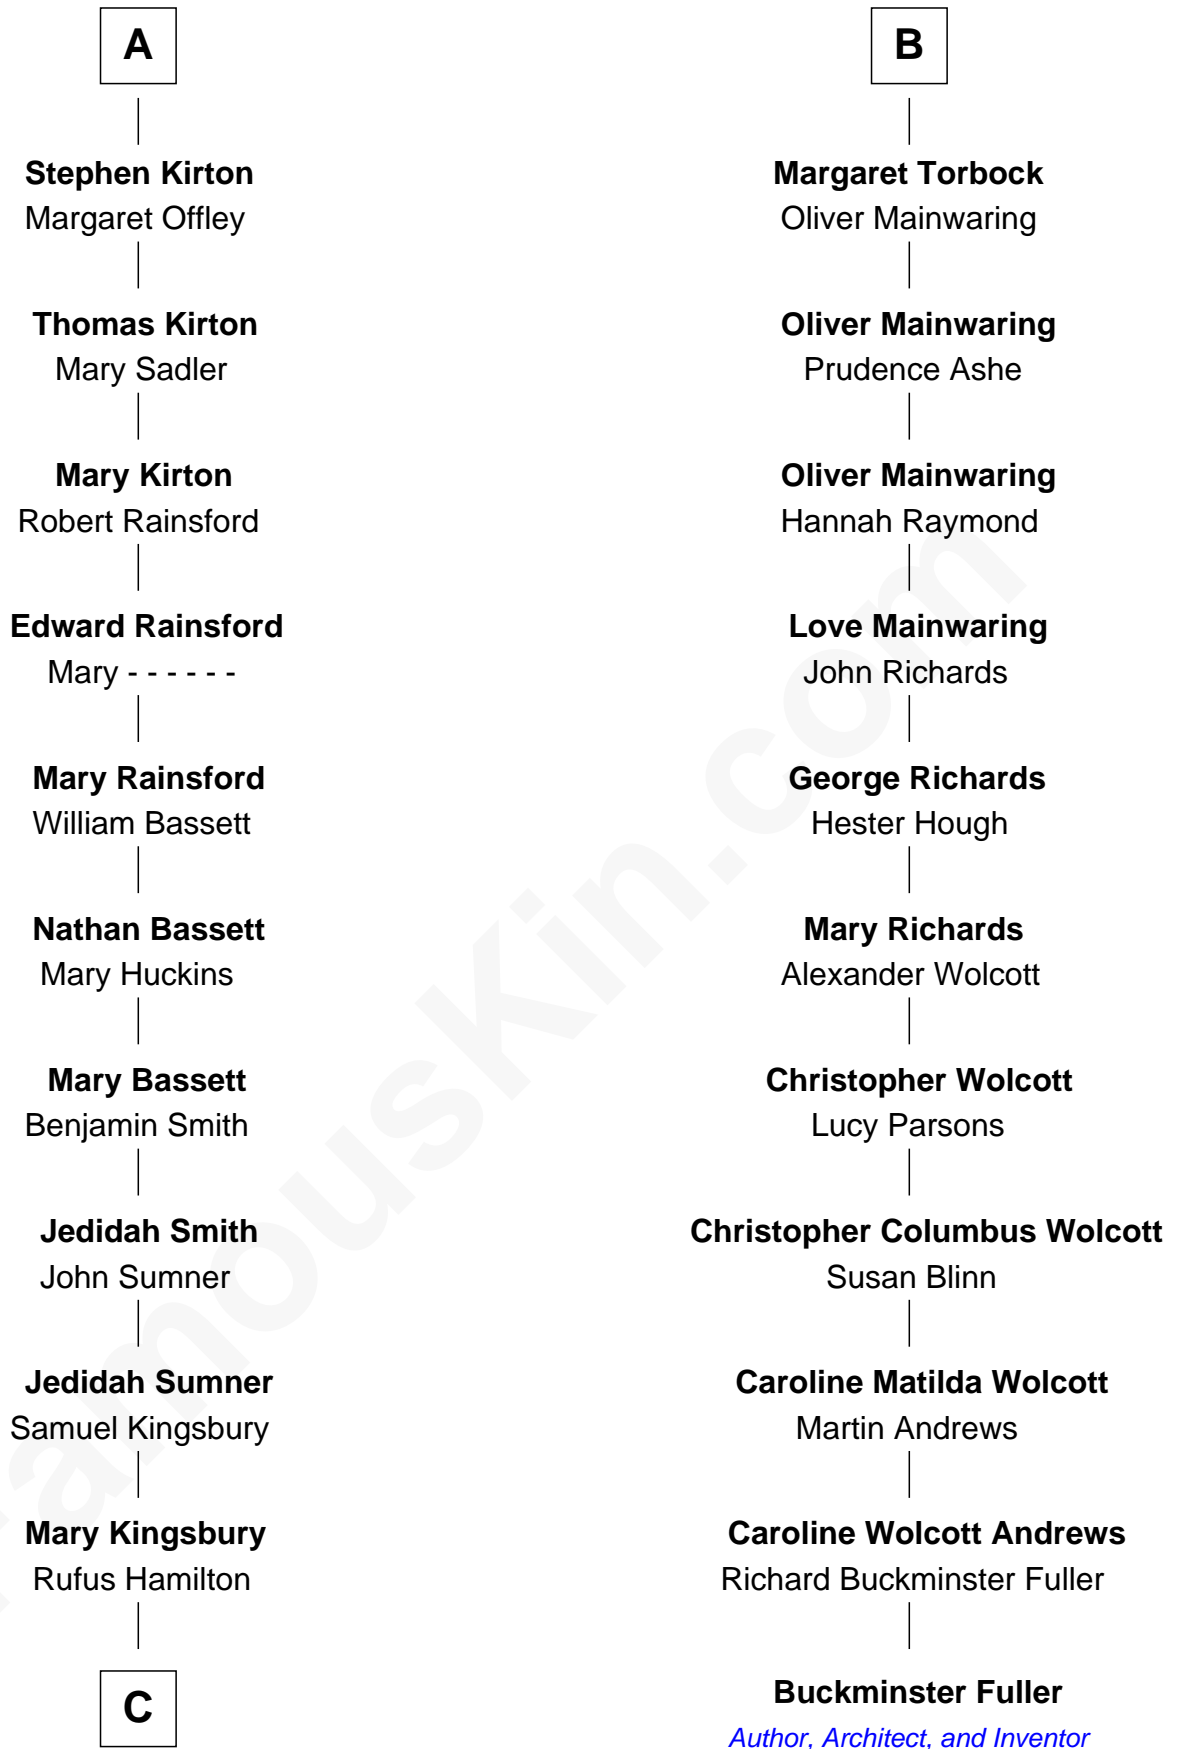

# FamousKin.com Relationship Chart of

**Thomas J. Watson, Jr.**  
*President and CEO of I.B.M.*

17th cousin 4 times removed of

**Buckminster Fuller**  
*Author, Architect, and Inventor*

**C**

—  
**Mary Hamilton**

Dr. Oliver Kittredge

—  
**Oliver Kittredge**

Julia Ann Estabrook

—  
**Arthur Melville Kittredge**

Mary Jeannette Broadwell

—  
**Mary Jeannette Kittredge**

Thomas John Watson

—  
**Thomas J. Watson, Jr.**