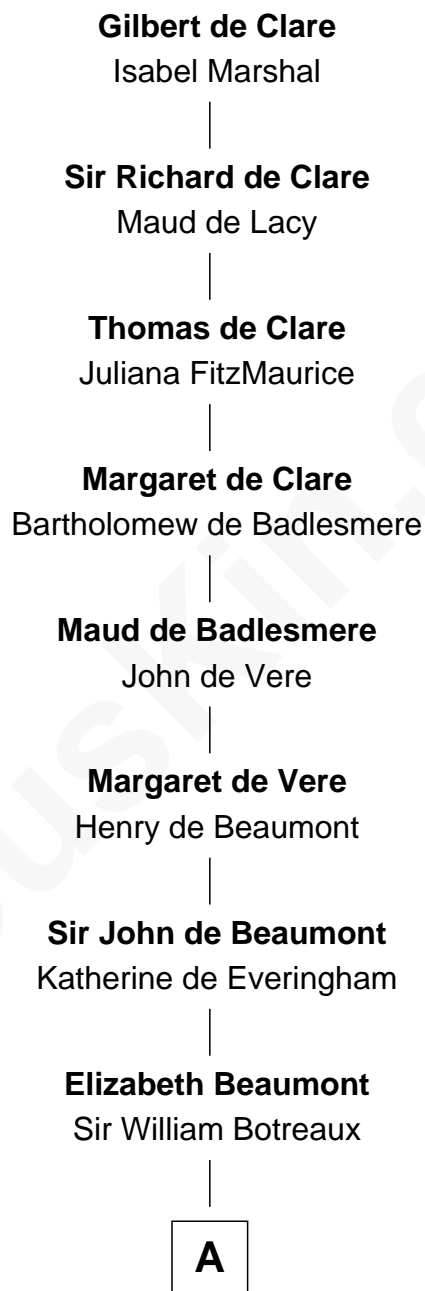

# FamousKin.com Relationship Chart of

**Thomas J. Watson, Jr.**  
*President and CEO of I.B.M.*

24th Great-grandson of

**Gilbert de Clare**  
*Magna Carta Surety*

**A**

**Margaret Botreaux**  
Sir Robert Hungerford

**Eleanor Hungerford**  
Sir John White

**Robert White**  
Margaret Gainsford

**Margaret White**  
John Kirton

**Stephen Kirton**  
Margaret Offley

**Thomas Kirton**  
Mary Sadler

**Mary Kirton**  
Robert Rainsford

**Edward Rainsford**  
Mary - - - - -

**Mary Rainsford**  
William Bassett

**Nathan Bassett**  
Mary Huckins

**B**

**B**

—  
**Mary Bassett**  
Benjamin Smith

—  
**Jedidah Smith**  
John Sumner

—  
**Jedidah Sumner**  
Samuel Kingsbury

—  
**Mary Kingsbury**  
Rufus Hamilton

—  
**Mary Hamilton**  
Dr. Oliver Kittredge

—  
**Oliver Kittredge**  
Julia Ann Estabrook

—  
**Arthur Melville Kittredge**  
Mary Jeannette Broadwell

—  
**Mary Jeannette Kittredge**  
Thomas John Watson