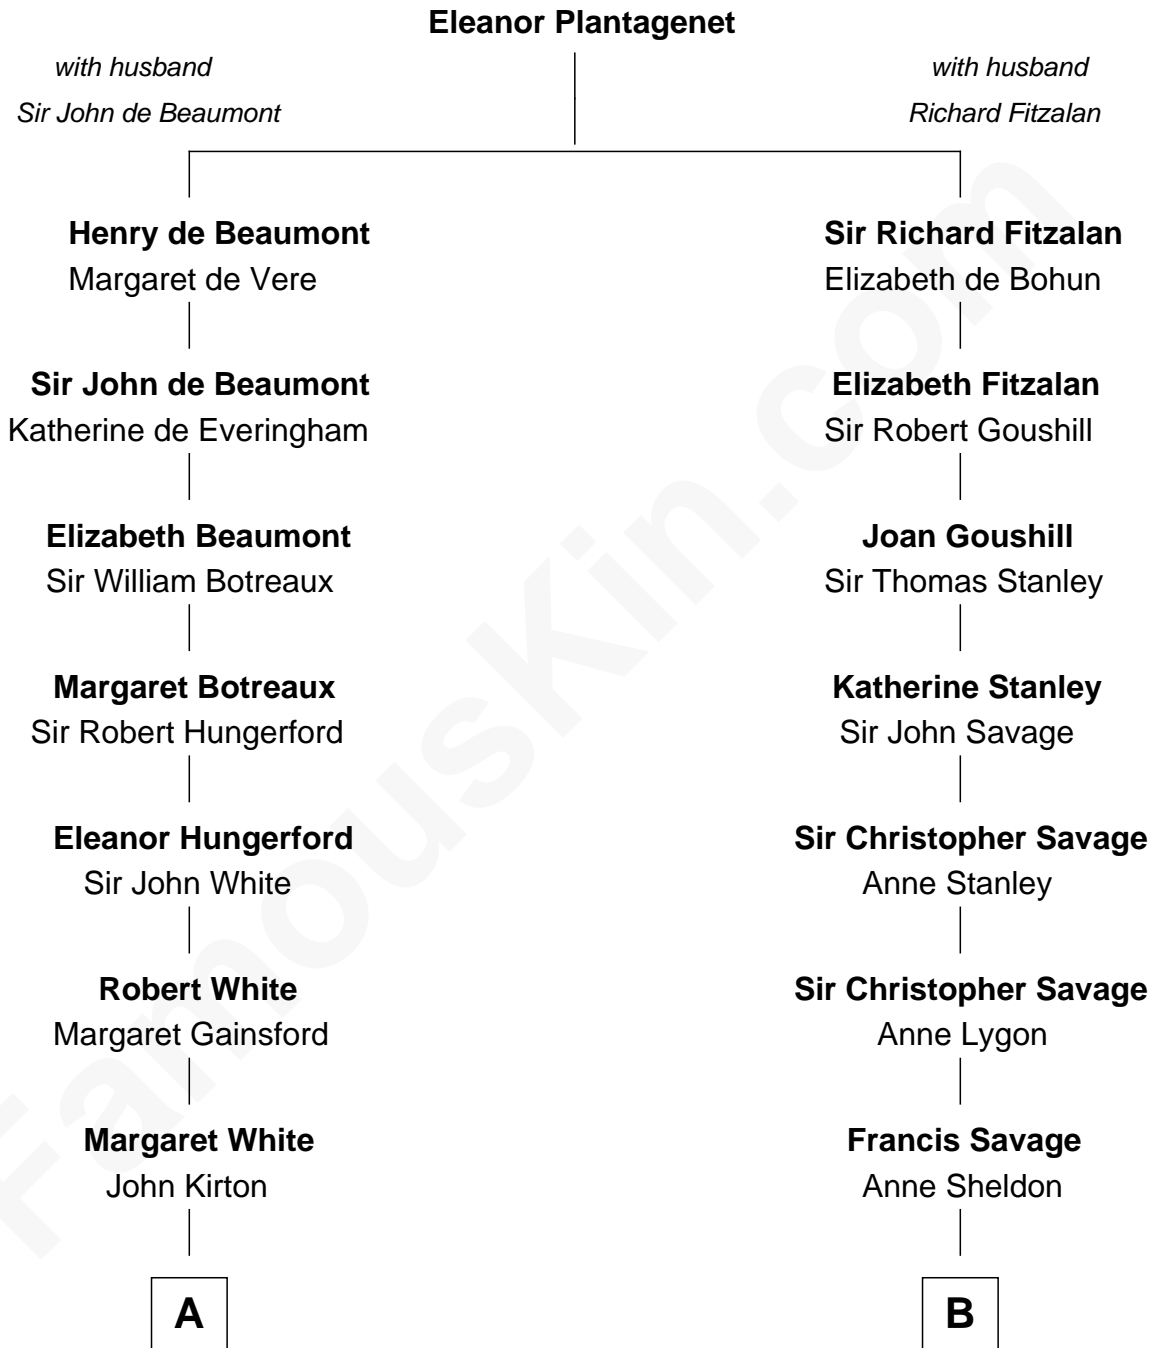

FamousKin.com
Relationship Chart of
Thomas J. Watson, Jr.
President and CEO of I.B.M.

19th cousin 2 times removed of

Adlai Stevenson III
U.S. Senator from Illinois

C

Mary Hamilton
Dr. Oliver Kittredge

Oliver Kittredge
Julia Ann Estabrook

Adlai Stevenson III
U.S. Senator from Illinois

FamousKin.com