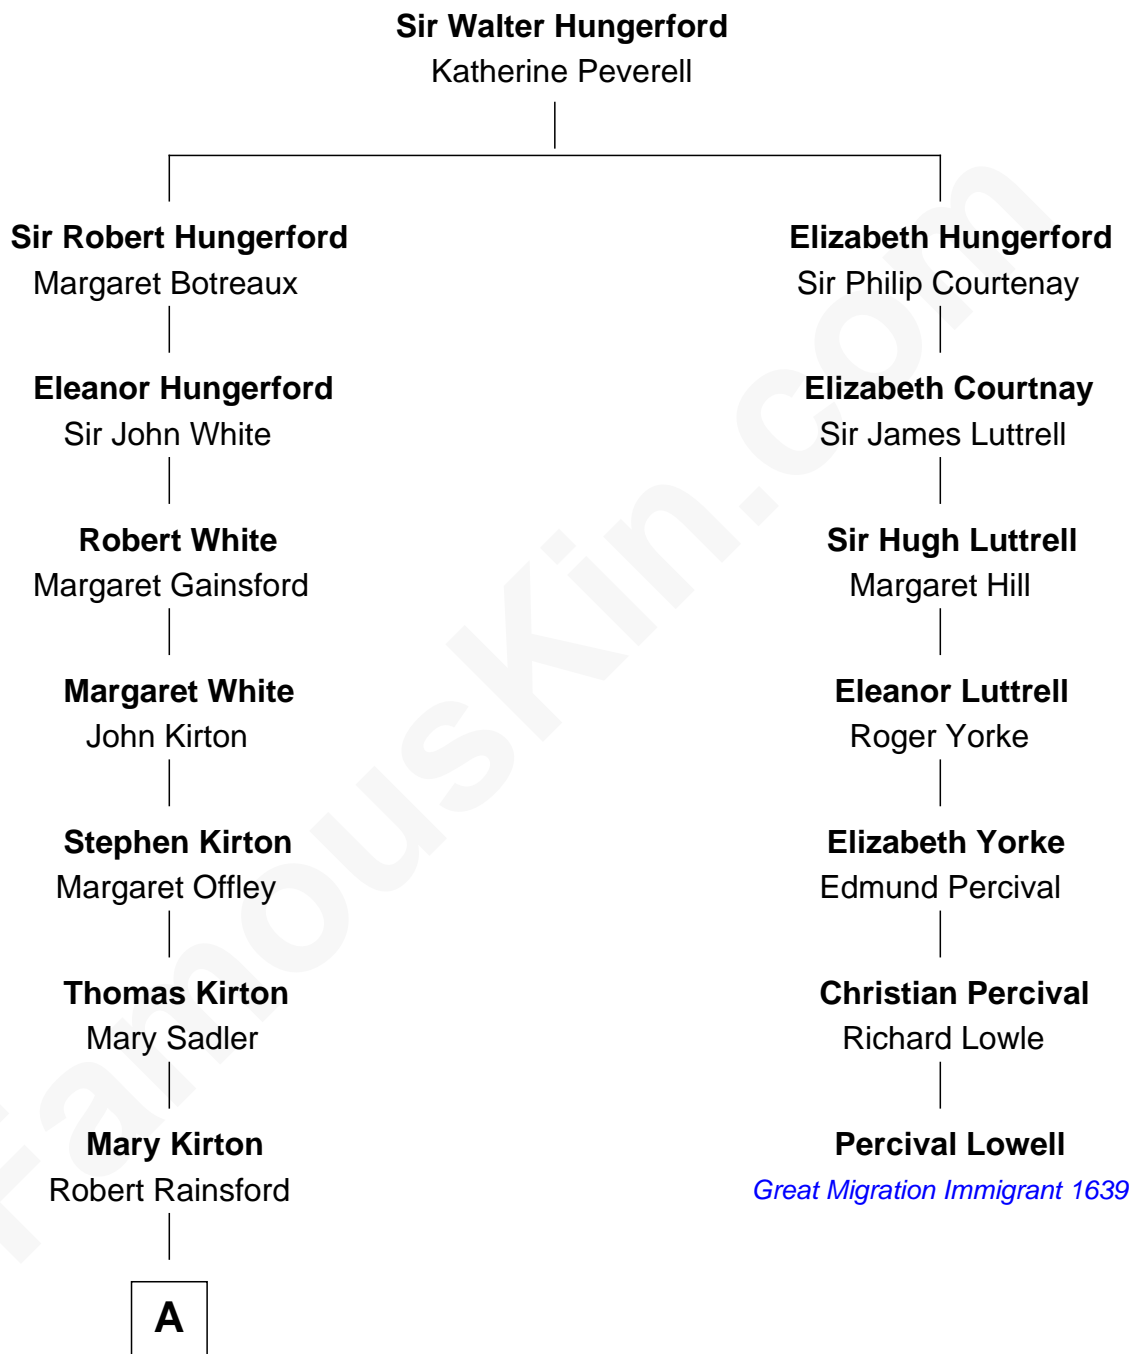

FamousKin.com Relationship Chart of

Thomas J. Watson, Jr.
President and CEO of I.B.M.

6th cousin 12 times removed of

Percival Lowell

(c1570 - c1666) Great Migration Immigrant 1639

B

—
Mary Jeannette Kittredge