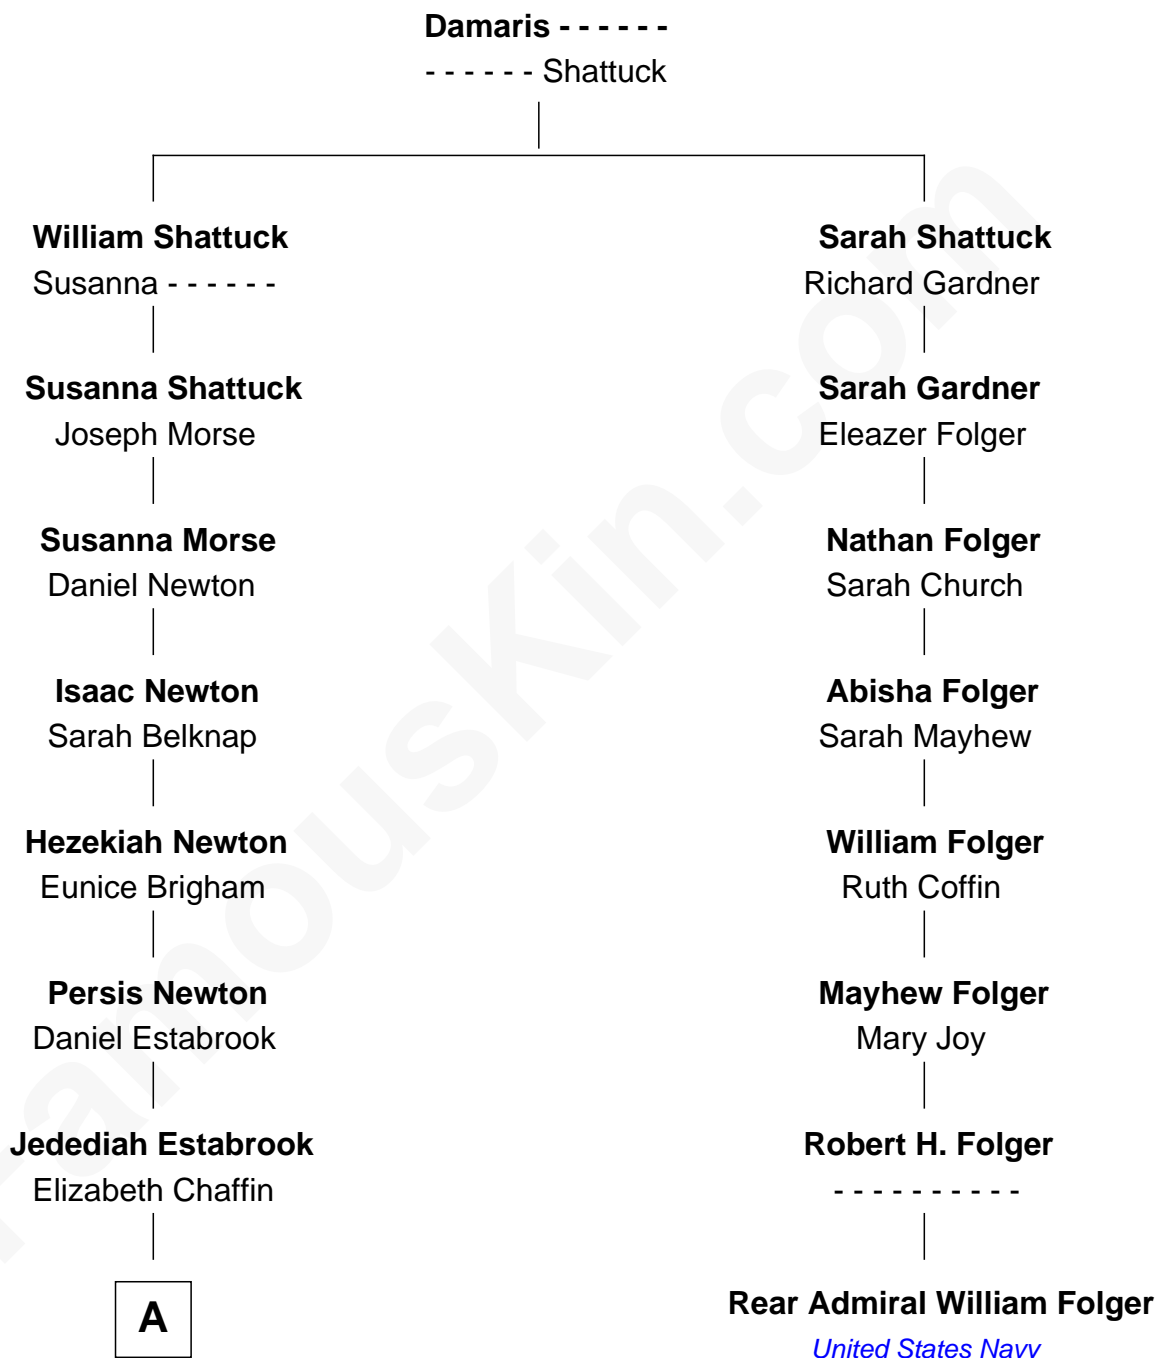

FamousKin.com Relationship Chart of

Thomas J. Watson, Jr.
President and CEO of I.B.M.

7th cousin 4 times removed of

Rear Admiral William Folger
United States Navy

A

—
Artemus Estabrook

Esther Marble

—
Julia Ann Estabrook

Oliver Kittredge

—
Arthur Melville Kittredge

Mary Jeannette Broadwell

—
Mary Jeannette Kittredge

Thomas John Watson

—
Thomas J. Watson, Jr.

President and CEO of I.B.M.

FamousKin.com