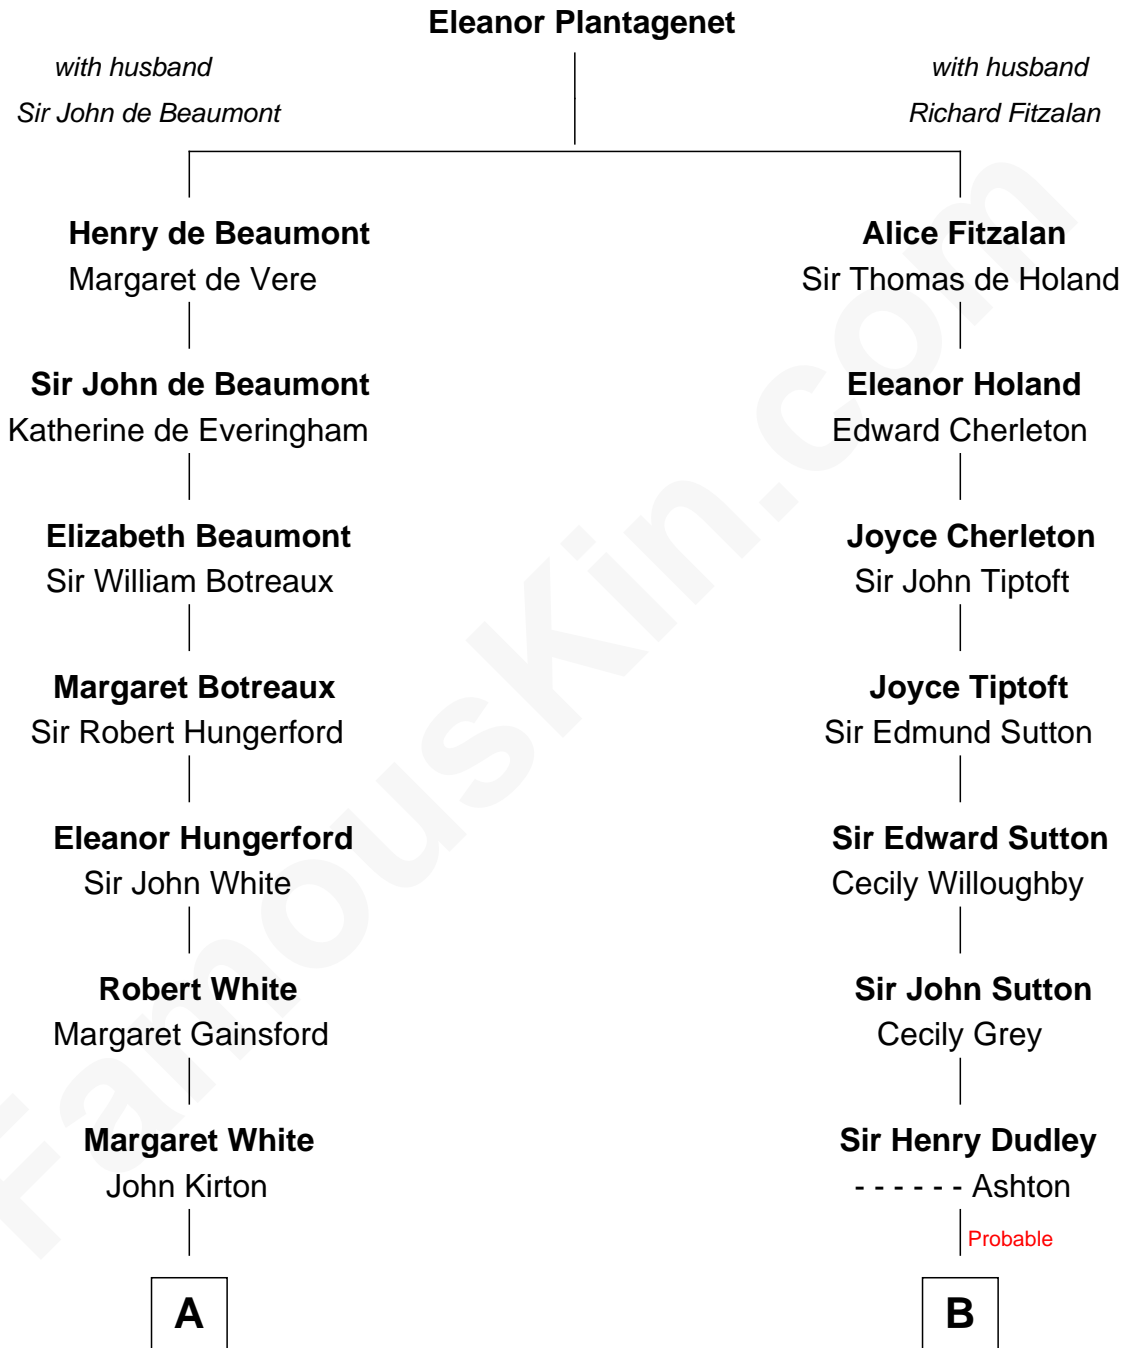

FamousKin.com
Relationship Chart of
Thomas J. Watson, Jr.
President and CEO of I.B.M.

16th cousin 5 times removed of

William Marsh Rice
Founder of Rice University

C

—
Mary Hamilton

Dr. Oliver Kittredge

—
Oliver Kittredge