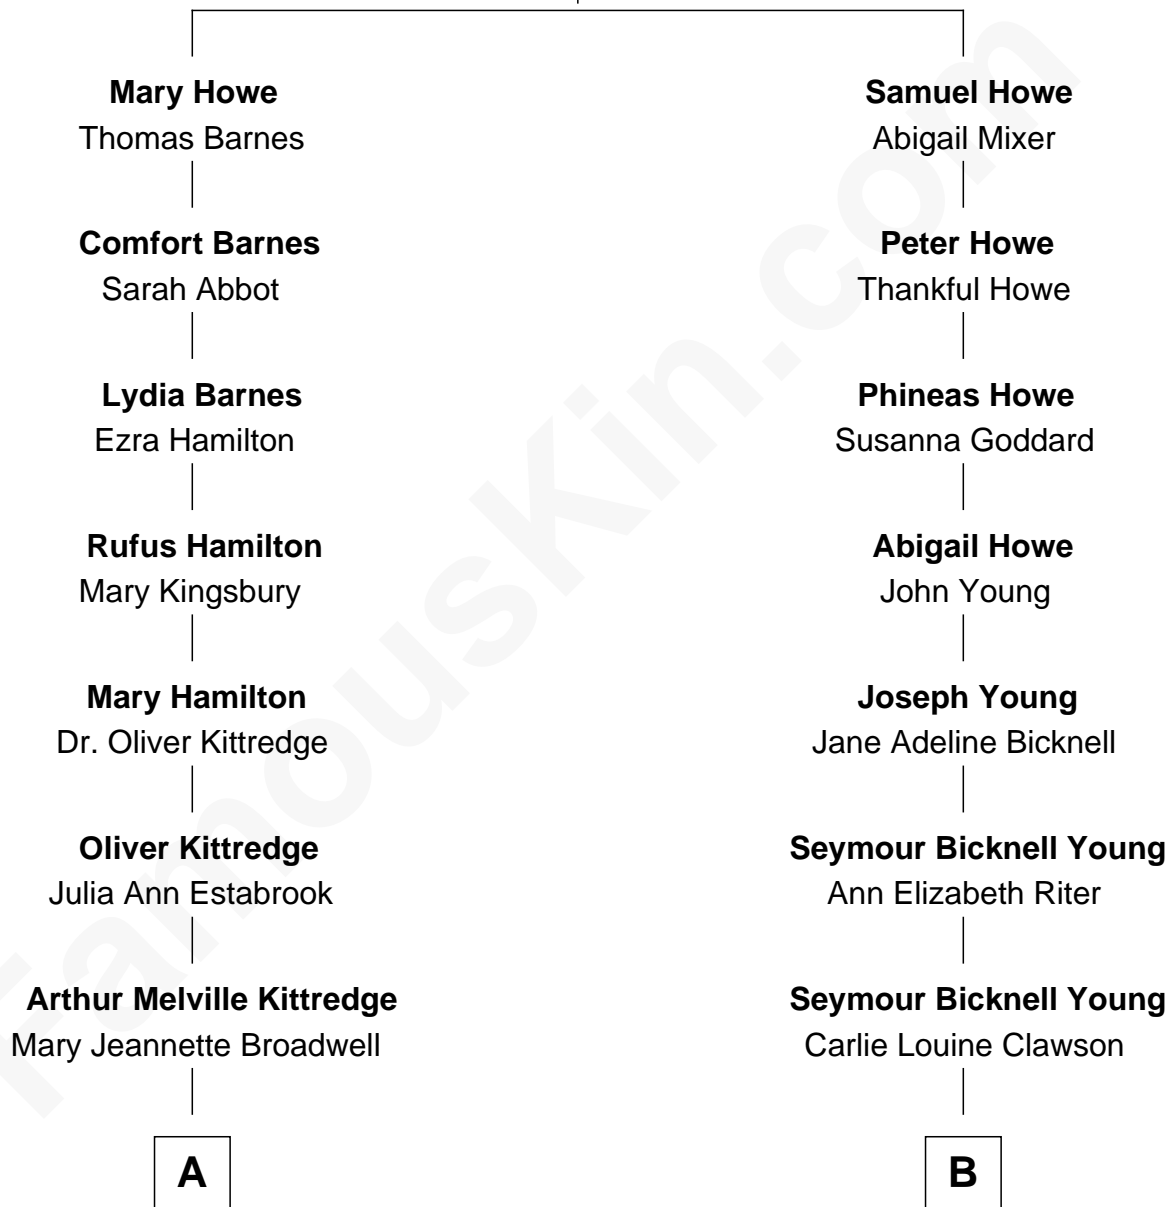

FamousKin.com Relationship Chart of

Thomas J. Watson, Jr.
President and CEO of I.B.M.

8th cousin 1 time removed of

Steve Young

NFL Hall of Fame Quarterback

Samuel Howe
Martha Bent

A

Mary Jeannette Kittredge