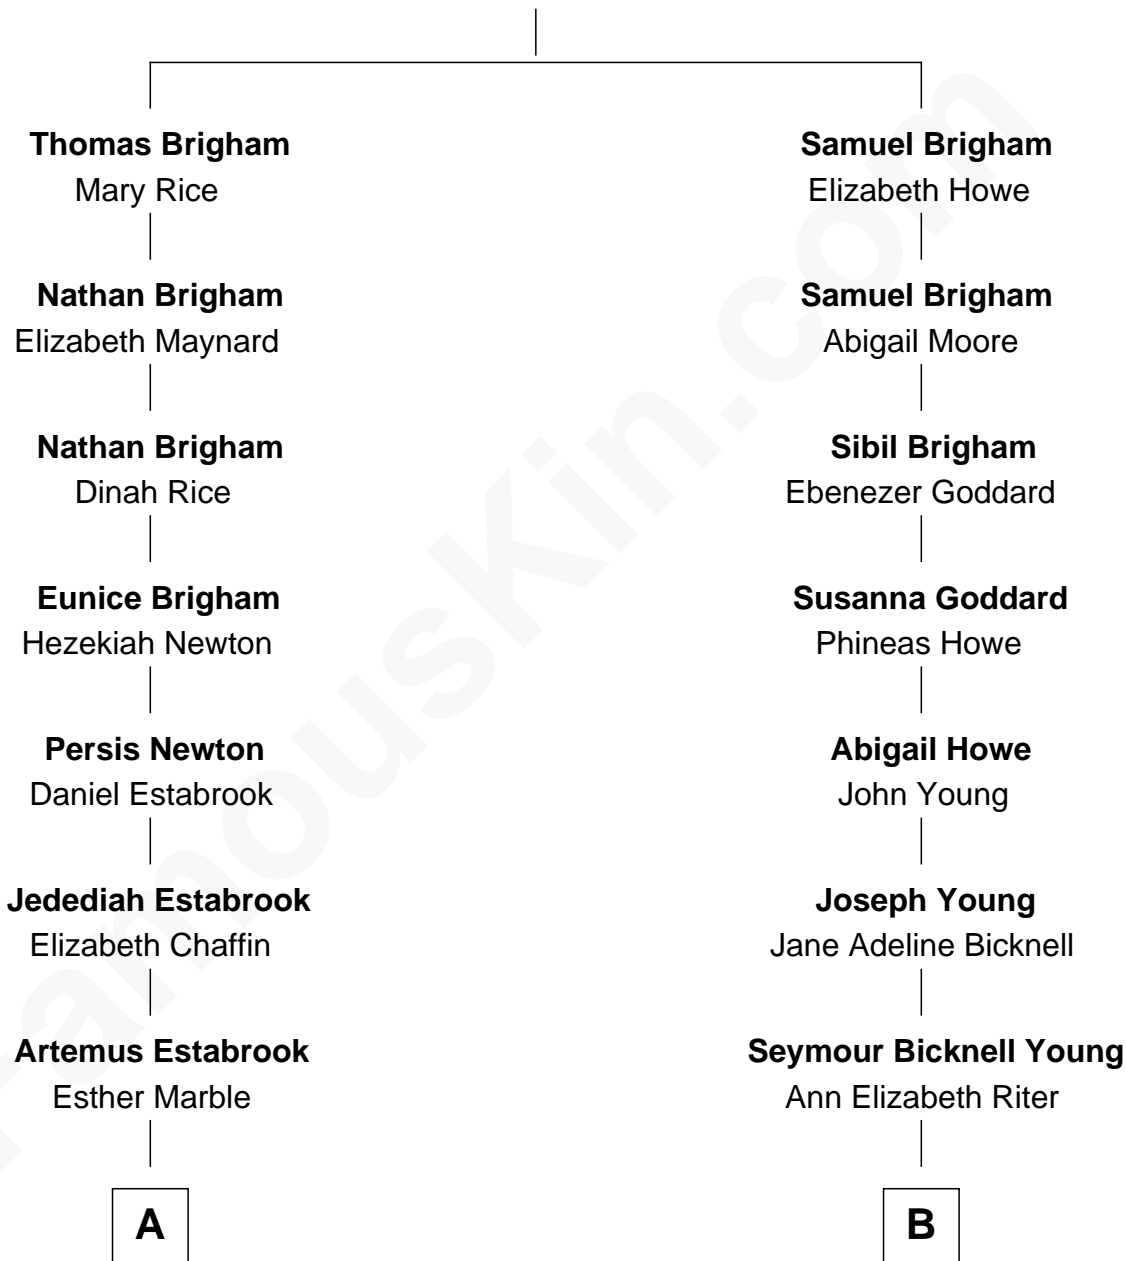

FamousKin.com Relationship Chart of

Thomas J. Watson, Jr.
President and CEO of I.B.M.

10th cousin of

Steve Young
NFL Hall of Fame Quarterback

Thomas Brigham

Mercy - - - - -

A

Julia Ann Estabrook

Oliver Kittredge

Arthur Melville Kittredge

Mary Jeannette Broadwell

Mary Jeannette Kittredge

Thomas John Watson

Thomas J. Watson, Jr.

President and CEO of I.B.M.

B