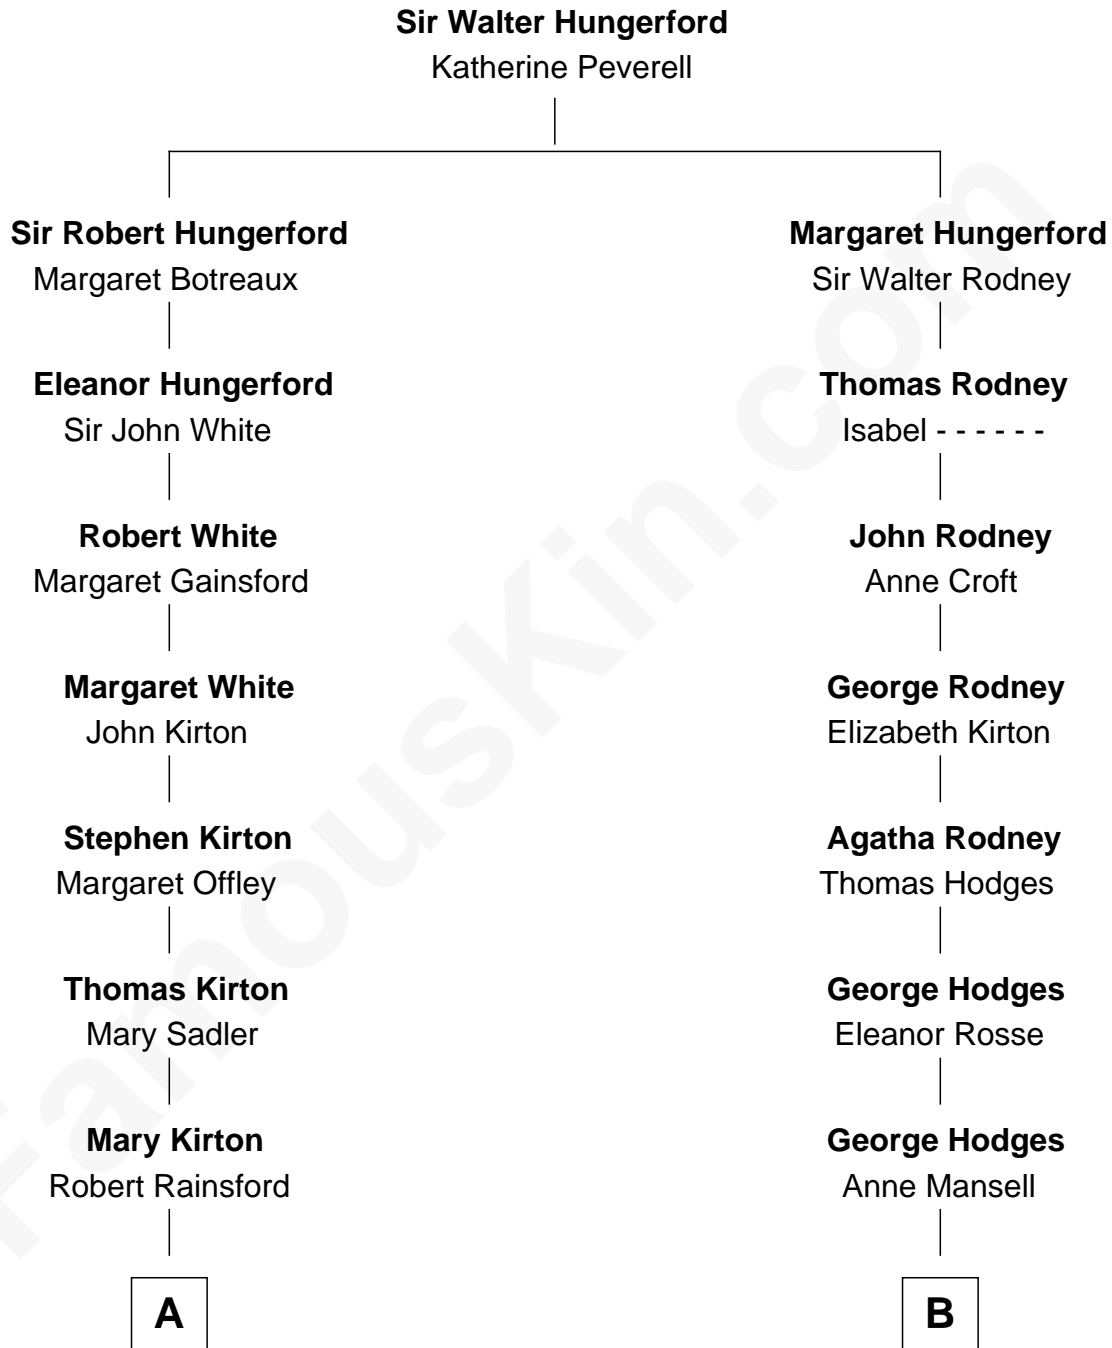

FamousKin.com
Relationship Chart of
Thomas J. Watson, Jr.
President and CEO of I.B.M.

13th cousin 5 times removed of

Lytton Strachey
Author and Co-Founder of Bloomsbury Group

C

—
Mary Jeannette Kittredge

Thomas John Watson