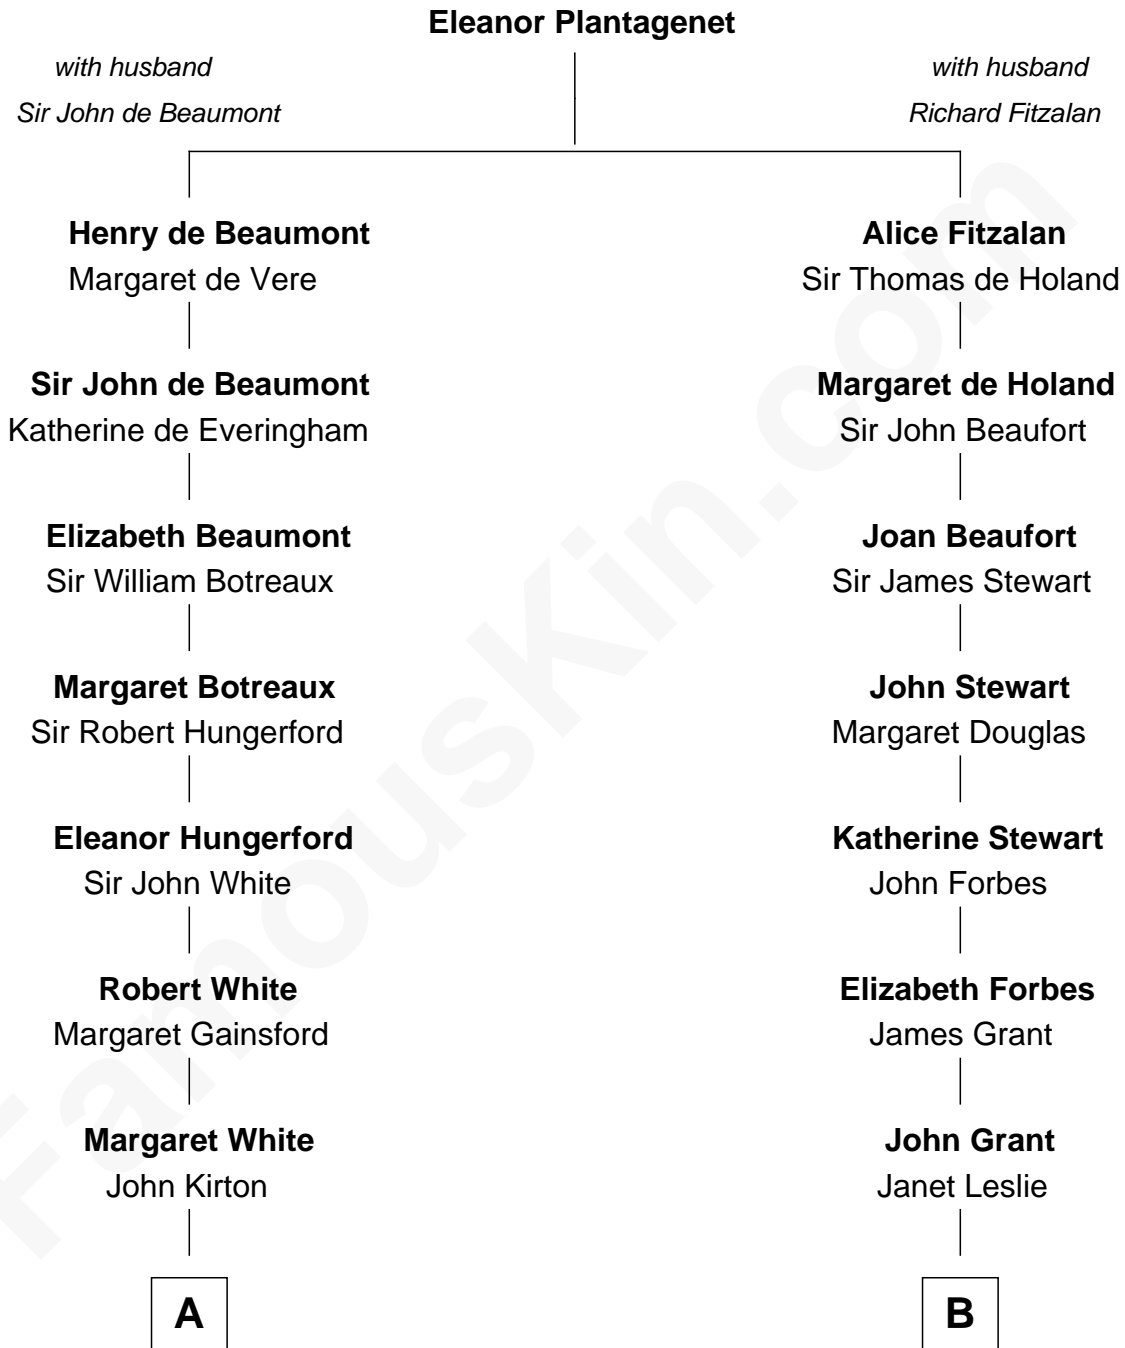

FamousKin.com
Relationship Chart of
Thomas J. Watson, Jr.
President and CEO of I.B.M.

16th cousin 5 times removed of

Lytton Strachey
Author and Co-Founder of Bloomsbury Group

C

—
Mary Hamilton

Dr. Oliver Kittredge