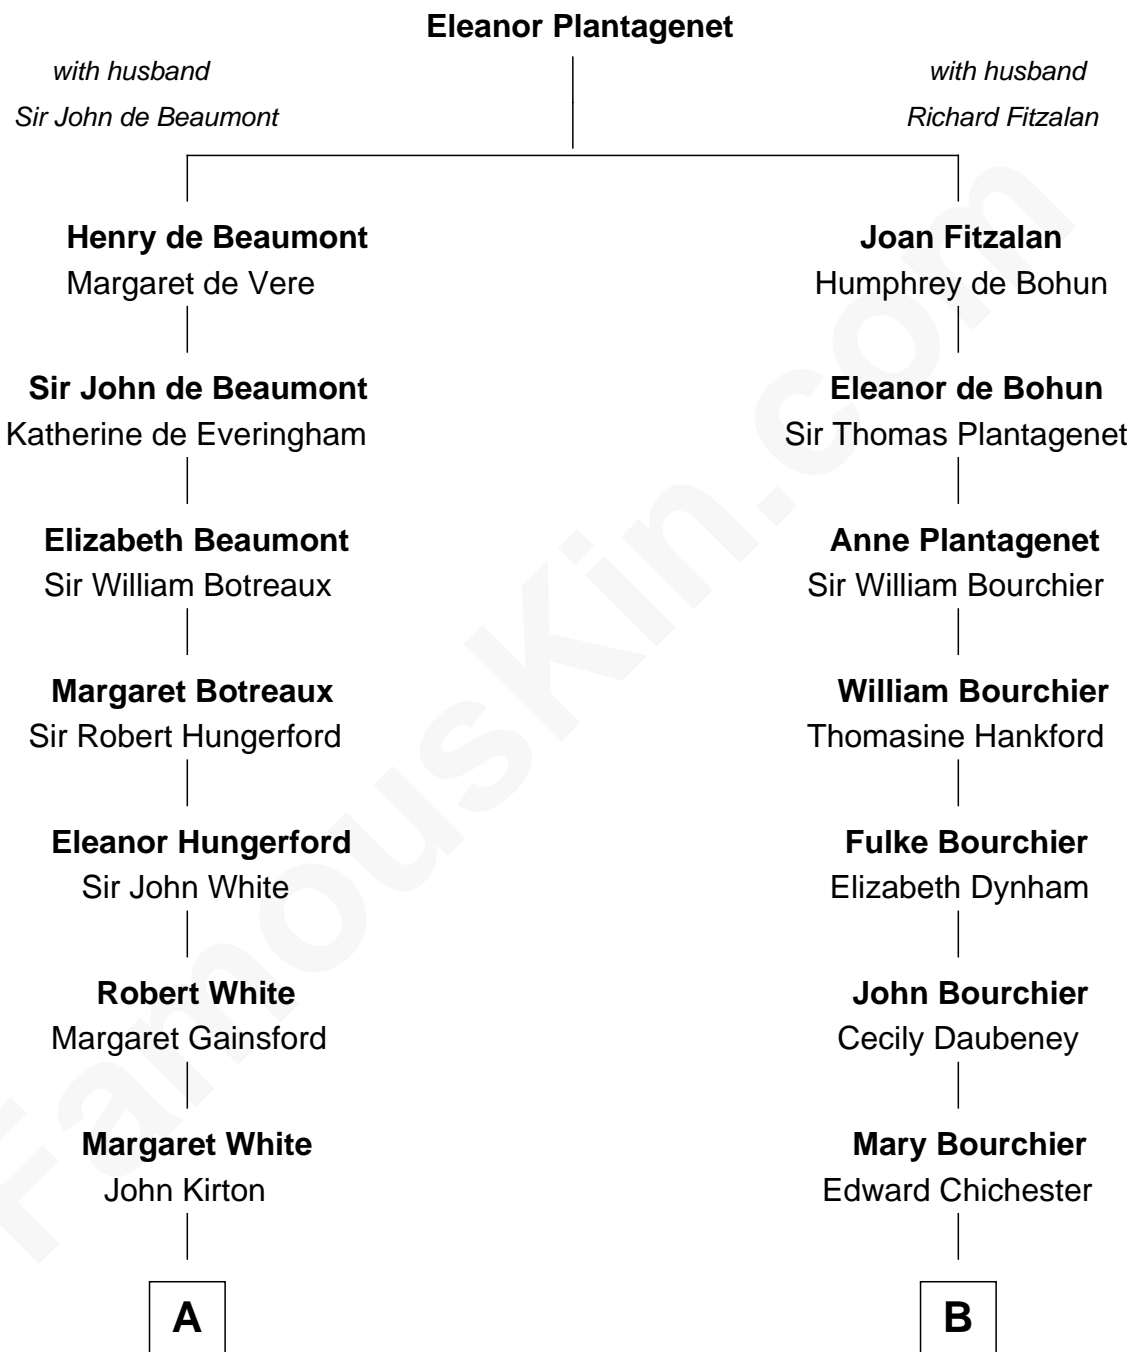

# FamousKin.com Relationship Chart of

**Thomas J. Watson, Jr.**  
*President and CEO of I.B.M.*

19th cousin 2 times removed of

**Aldous Huxley**

*Author of "Brave New World"*

**C**

**Mary Hamilton**  
Dr. Oliver Kittredge

**Oliver Kittredge**  
Julia Ann Estabrook

**Arthur Melville Kittredge**  
Mary Jeannette Broadwell

**Mary Jeannette Kittredge**  
Thomas John Watson

**Thomas J. Watson, Jr.**  
*President and CEO of I.B.M.*

**D**

**Thomas Arnold**  
Julia Sorell

**Julia Frances Arnold**  
Leonard Huxley

**Aldous Huxley**  
*Author of "Brave New World"*

FamousKin.com