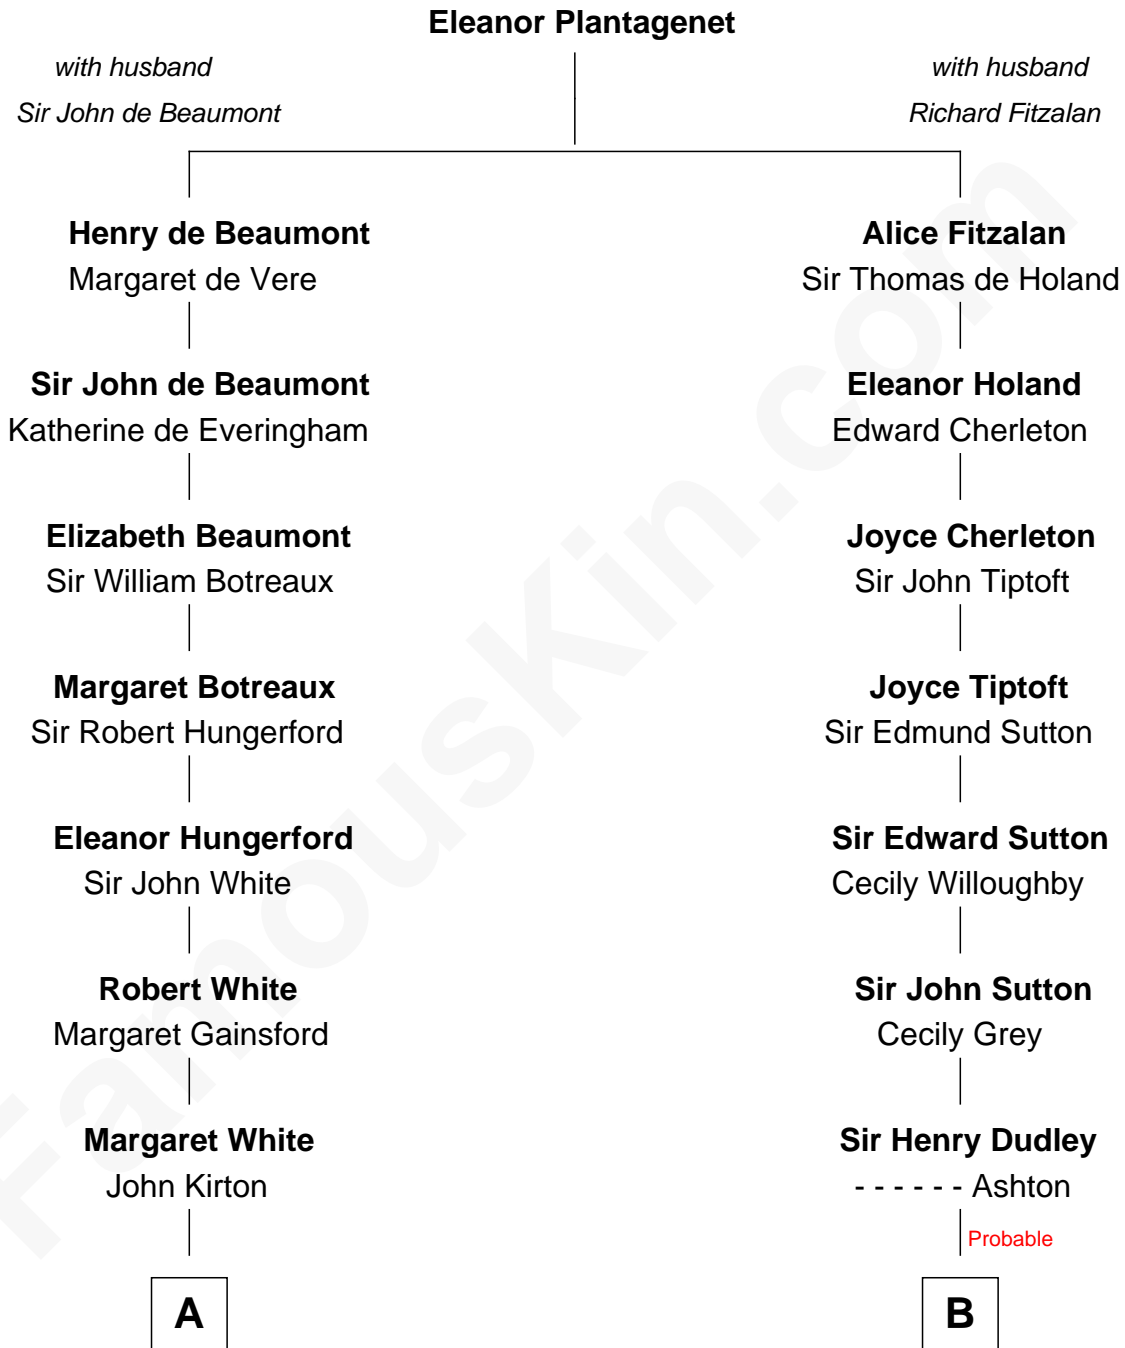

FamousKin.com
Relationship Chart of
Thomas J. Watson, Jr.
President and CEO of I.B.M.

19th cousin 2 times removed of

Alan Ladd
Movie Actor

C

Mary Hamilton
Dr. Oliver Kittredge

Oliver Kittredge
Julia Ann Estabrook