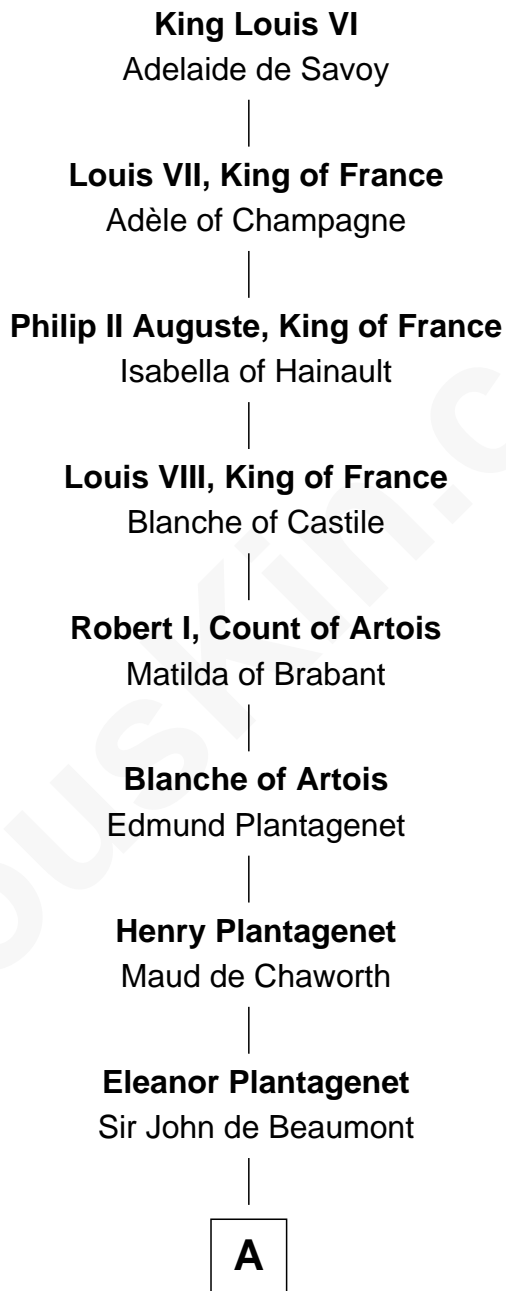

FamousKin.com Relationship Chart of

Thomas J. Watson, Jr.
President and CEO of I.B.M.

27th Great-grandson of

King Louis VI
King of France

A

Henry de Beaumont

Margaret de Vere

Sir John de Beaumont
Katherine de Everingham

Elizabeth Beaumont
Sir William Botreaux

Margaret Botreaux
Sir Robert Hungerford

Eleanor Hungerford
Sir John White

Robert White
Margaret Gainsford

Margaret White
John Kirton

Stephen Kirton
Margaret Offley

Thomas Kirton
Mary Sadler

Mary Kirton
Robert Rainsford

B

B

Edward Rainsford

Mary - - - - -

Mary Rainsford

William Bassett

Nathan Bassett