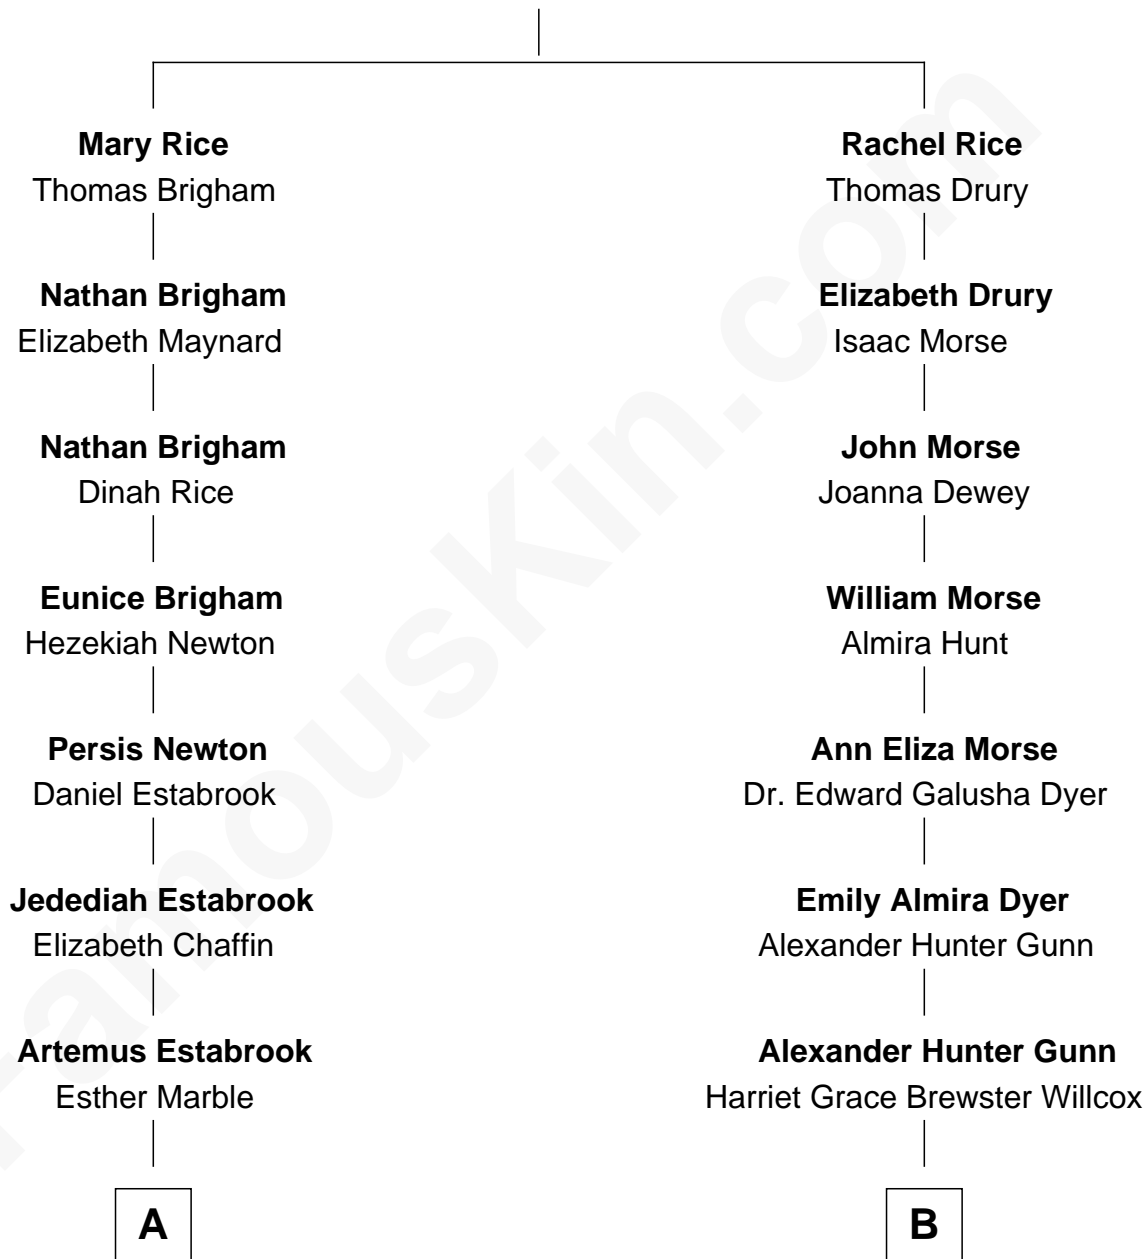

FamousKin.com Relationship Chart of

Thomas J. Watson, Jr.
President and CEO of I.B.M.

9th cousin 1 time removed of

Andrew Shue
TV Actor

Henry Rice
Elizabeth Moore

A

Julia Ann Estabrook

Oliver Kittredge

Arthur Melville Kittredge

Mary Jeannette Broadwell

Mary Jeannette Kittredge

Thomas John Watson

Thomas J. Watson, Jr.

President and CEO of I.B.M.

B

Mary Brewster Gunn

Adoniram Judson Wells

Anne Brewster Wells

James William Shue

Andrew Shue

TV Actor