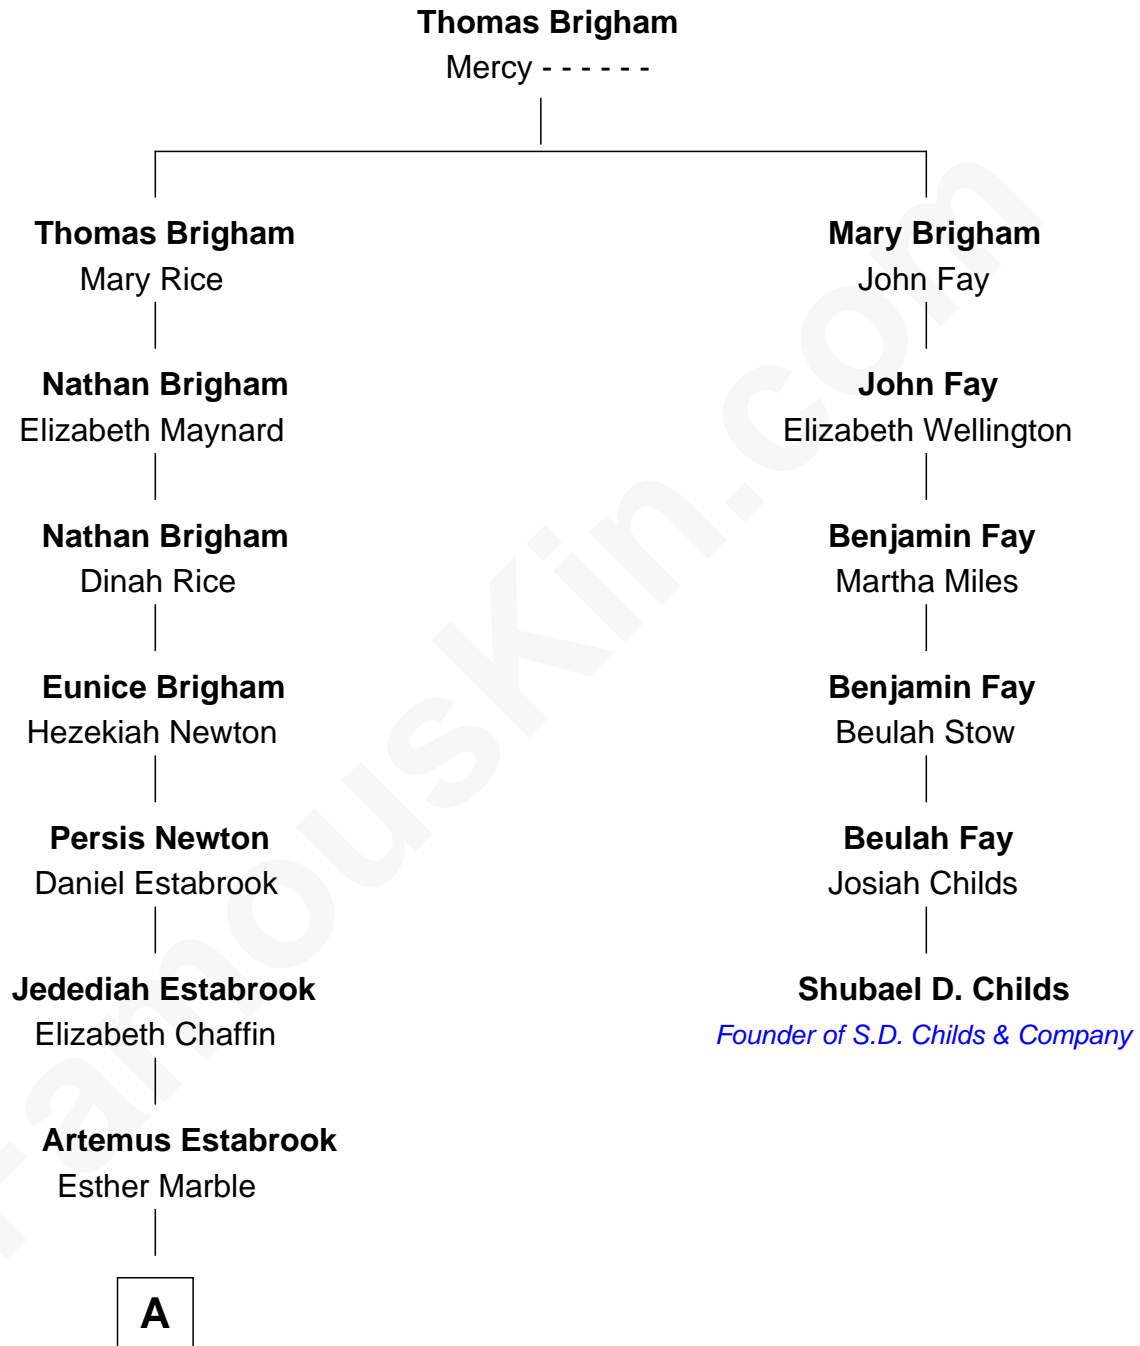

# FamousKin.com Relationship Chart of

**Thomas J. Watson, Jr.**  
*President and CEO of I.B.M.*

5th cousin 5 times removed of

**Shubael D. Childs**  
*Founder of S.D. Childs & Company*

**A**

—  
**Julia Ann Estabrook**

Oliver Kittredge

—  
**Arthur Melville Kittredge**

Mary Jeannette Broadwell

—  
**Mary Jeannette Kittredge**

Thomas John Watson

—  
**Thomas J. Watson, Jr.**

*President and CEO of I.B.M.*

FamousKin.com