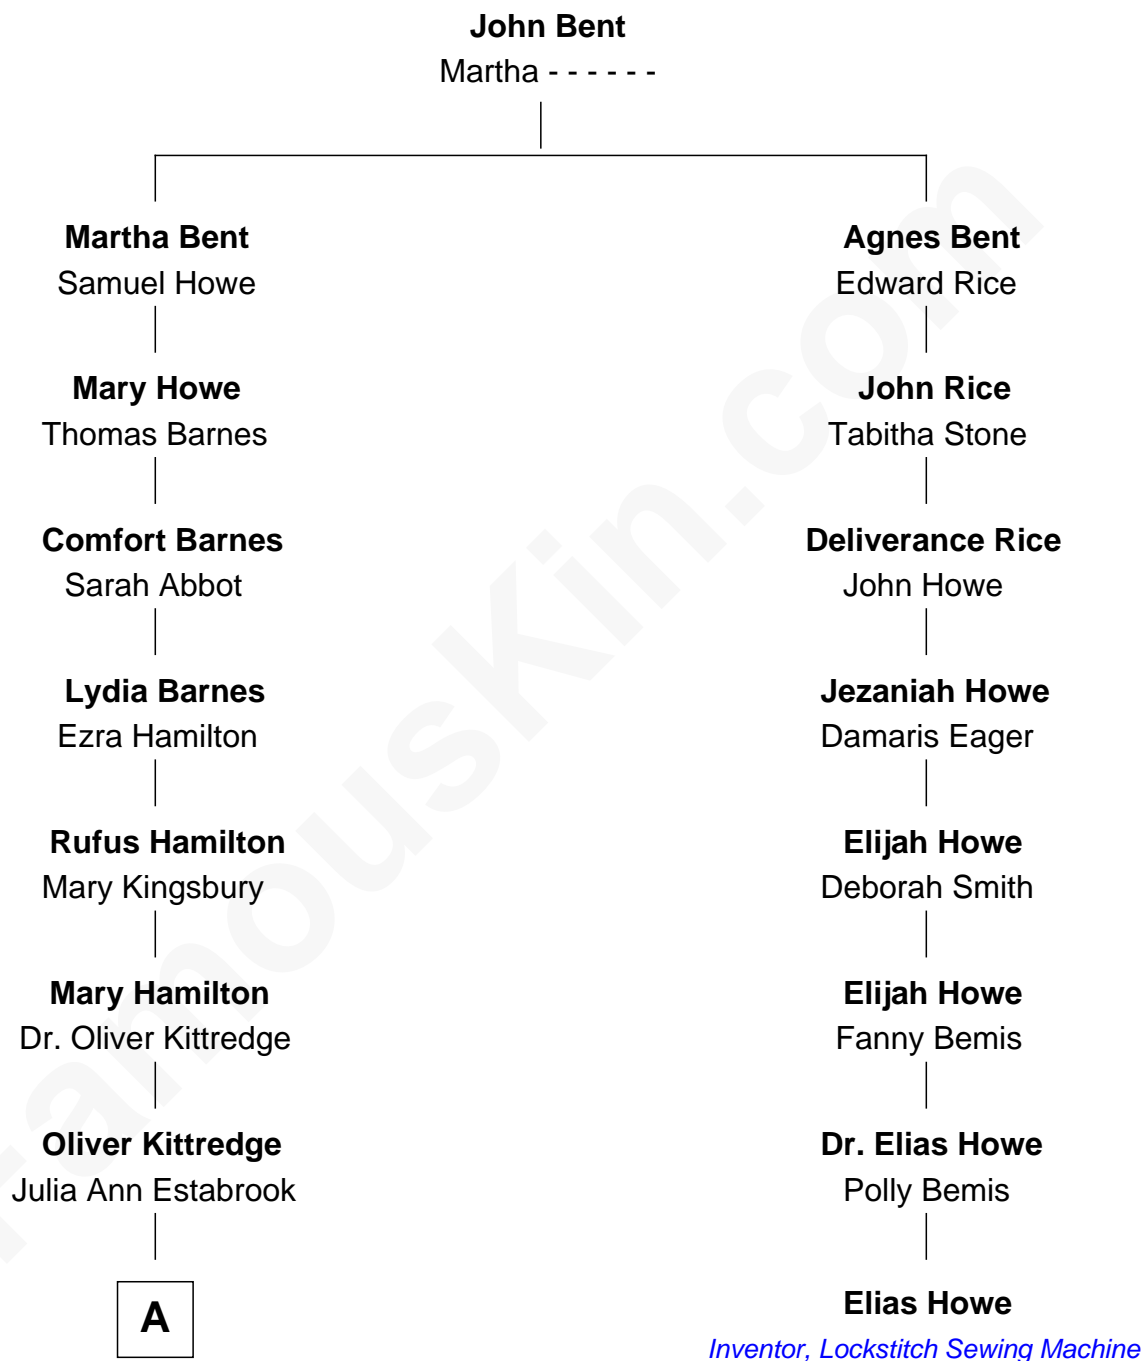

FamousKin.com Relationship Chart of

Thomas J. Watson, Jr.
President and CEO of I.B.M.

7th cousin 2 times removed of

Elias Howe

Inventor, Lockstitch Sewing Machine

A

Arthur Melville Kittredge

Mary Jeannette Broadwell

Mary Jeannette Kittredge

Thomas John Watson

Thomas J. Watson, Jr.

President and CEO of I.B.M.

FamousKin.com