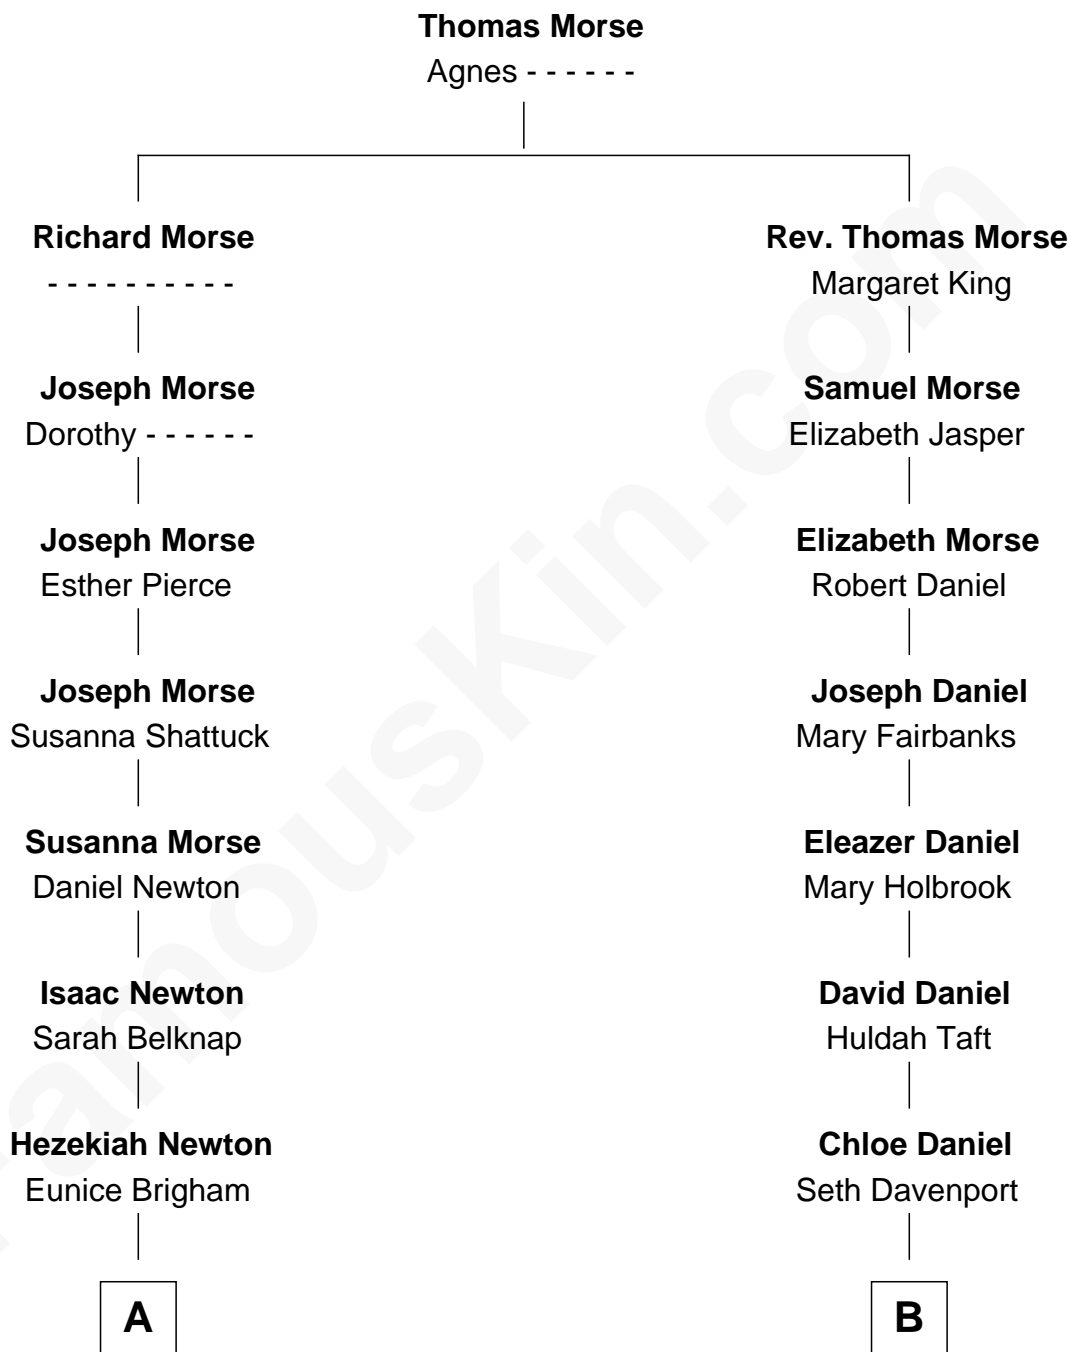

FamousKin.com Relationship Chart of

Thomas J. Watson, Jr.
President and CEO of I.B.M.

13th cousin of

Bob Taft

67th Governor of Ohio

A

Persis Newton
Daniel Estabrook

Jedediah Estabrook
Elizabeth Chaffin

Artemus Estabrook
Esther Marble

Julia Ann Estabrook
Oliver Kittredge

Arthur Melville Kittredge
Mary Jeannette Broadwell

Mary Jeannette Kittredge
Thomas John Watson

Thomas J. Watson, Jr.
President and CEO of I.B.M.

B

Anna Davenport
William Torrey

Samuel Davenport Torrey
Susan Holman Waters

Louisa Maria Torrey
Alphonso Taft

William Howard Taft
Helen Louise Herron

Robert Alphonso Taft
Martha Wheaton Bowers

Robert Alphonso Taft
Blanca Duncan Noël

Bob Taft
67th Governor of Ohio