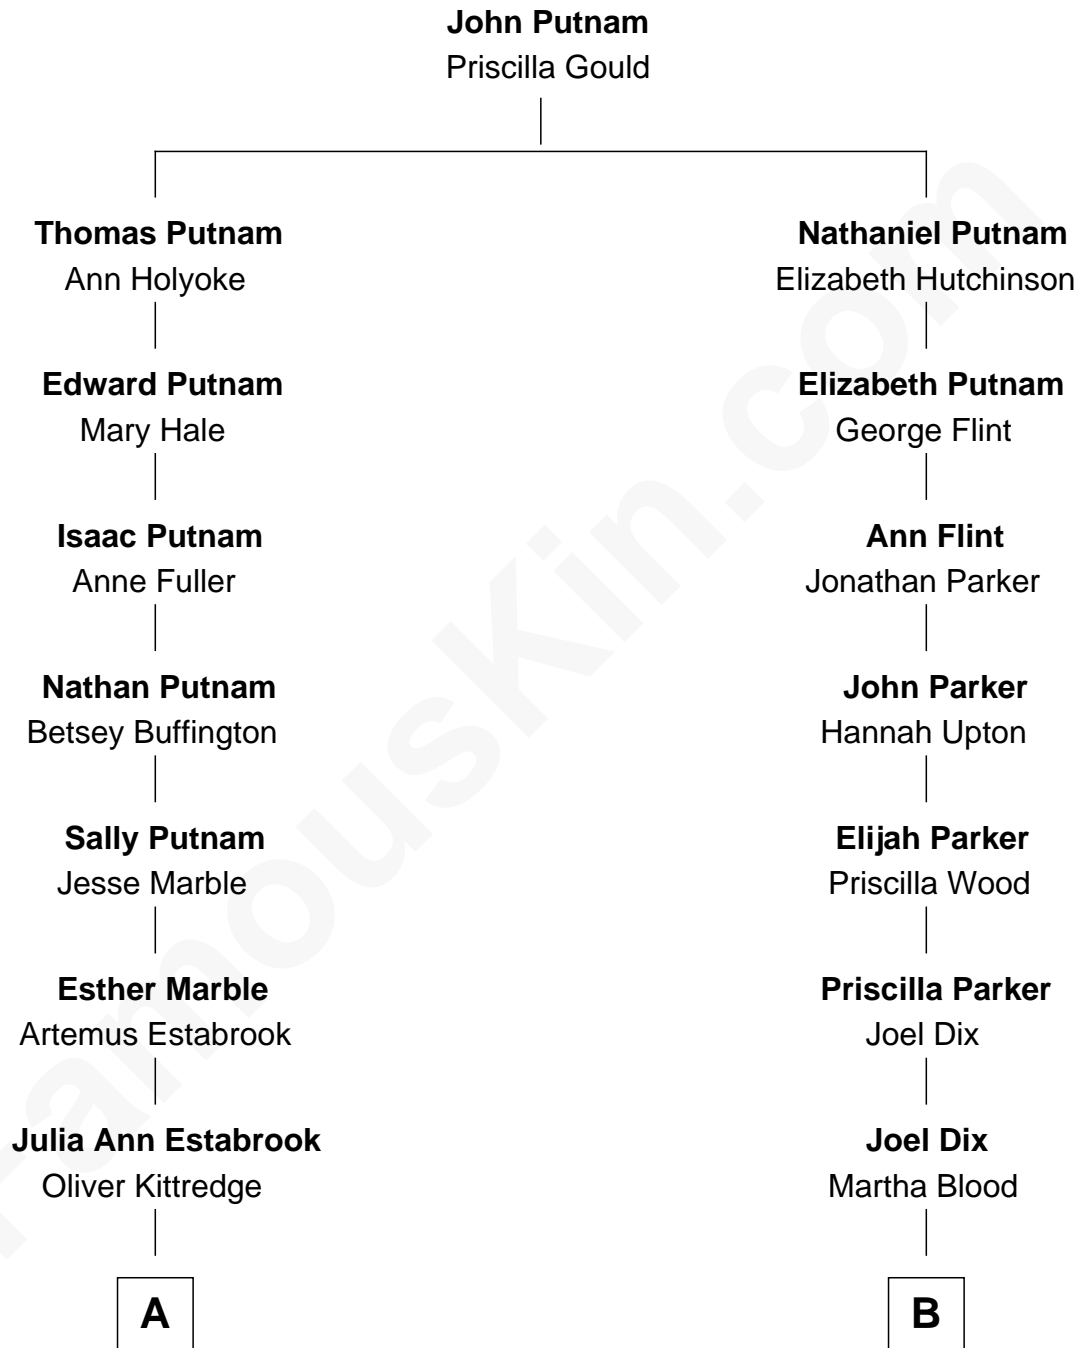

FamousKin.com
Relationship Chart of
Thomas J. Watson, Jr.
President and CEO of I.B.M.

9th cousin 2 times removed of

John Cena
Movie Actor and WWE Pro Wrestler

A

Arthur Melville Kittredge
Mary Jeannette Broadwell