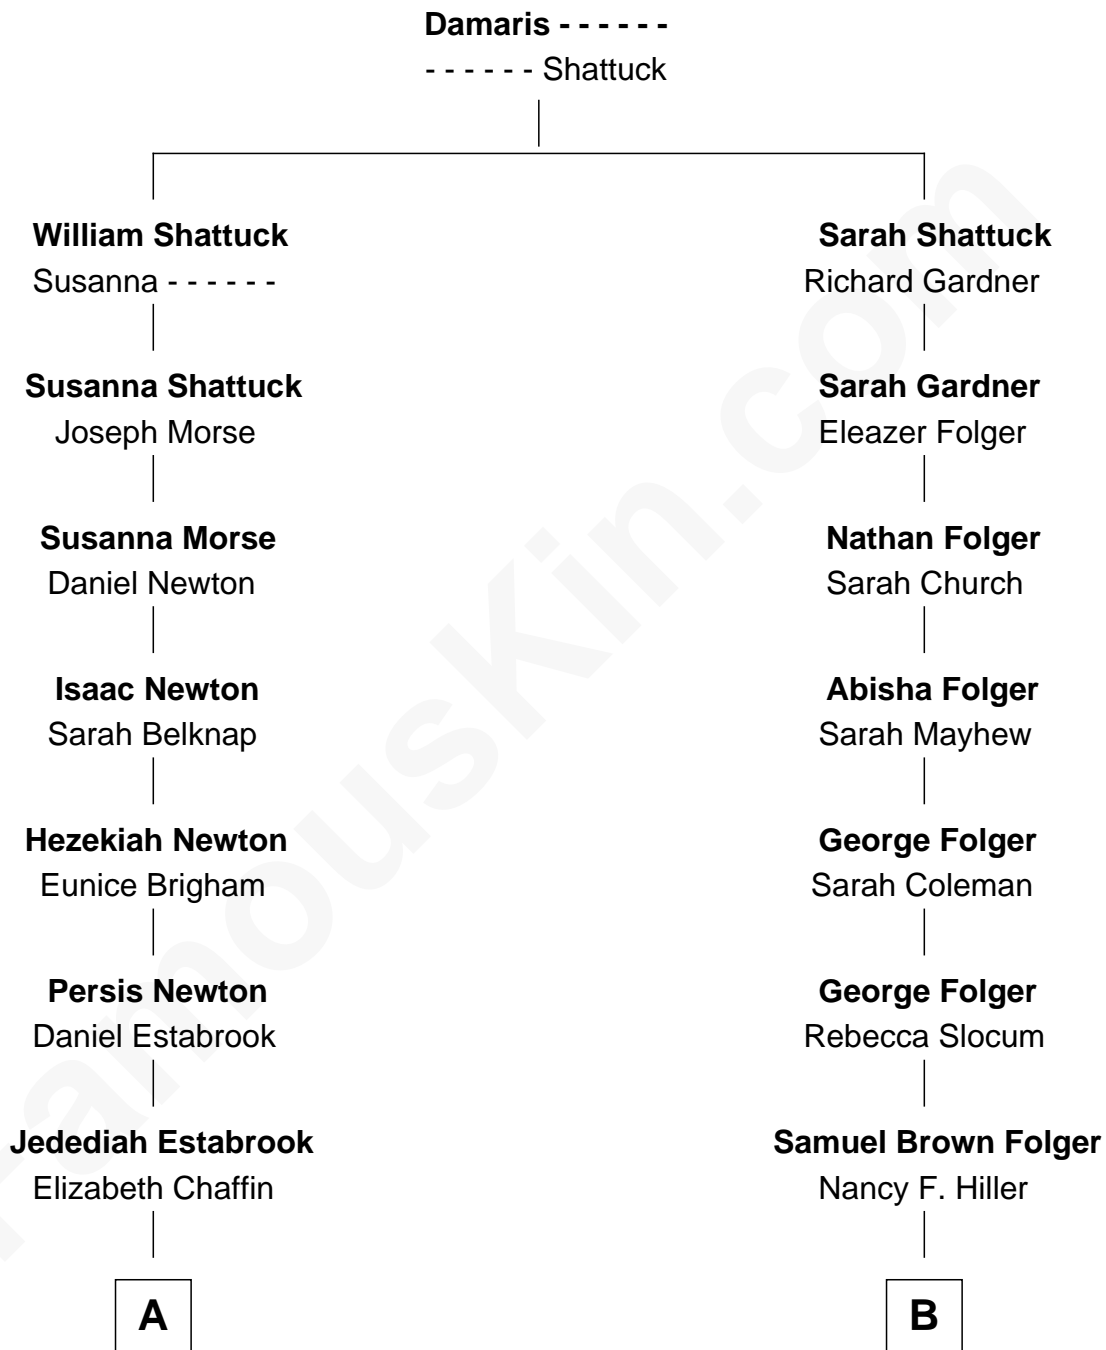

FamousKin.com Relationship Chart of

Thomas J. Watson, Jr.
President and CEO of I.B.M.

8th cousin 3 times removed of

Henry Clay Folger

Founder of Folger Shakespeare Library and Chairman of Standard Oil

A

Artemus Estabrook

Esther Marble

Julia Ann Estabrook

Oliver Kittredge

Arthur Melville Kittredge

Mary Jeannette Broadwell

Mary Jeannette Kittredge

Thomas John Watson

Thomas J. Watson, Jr.