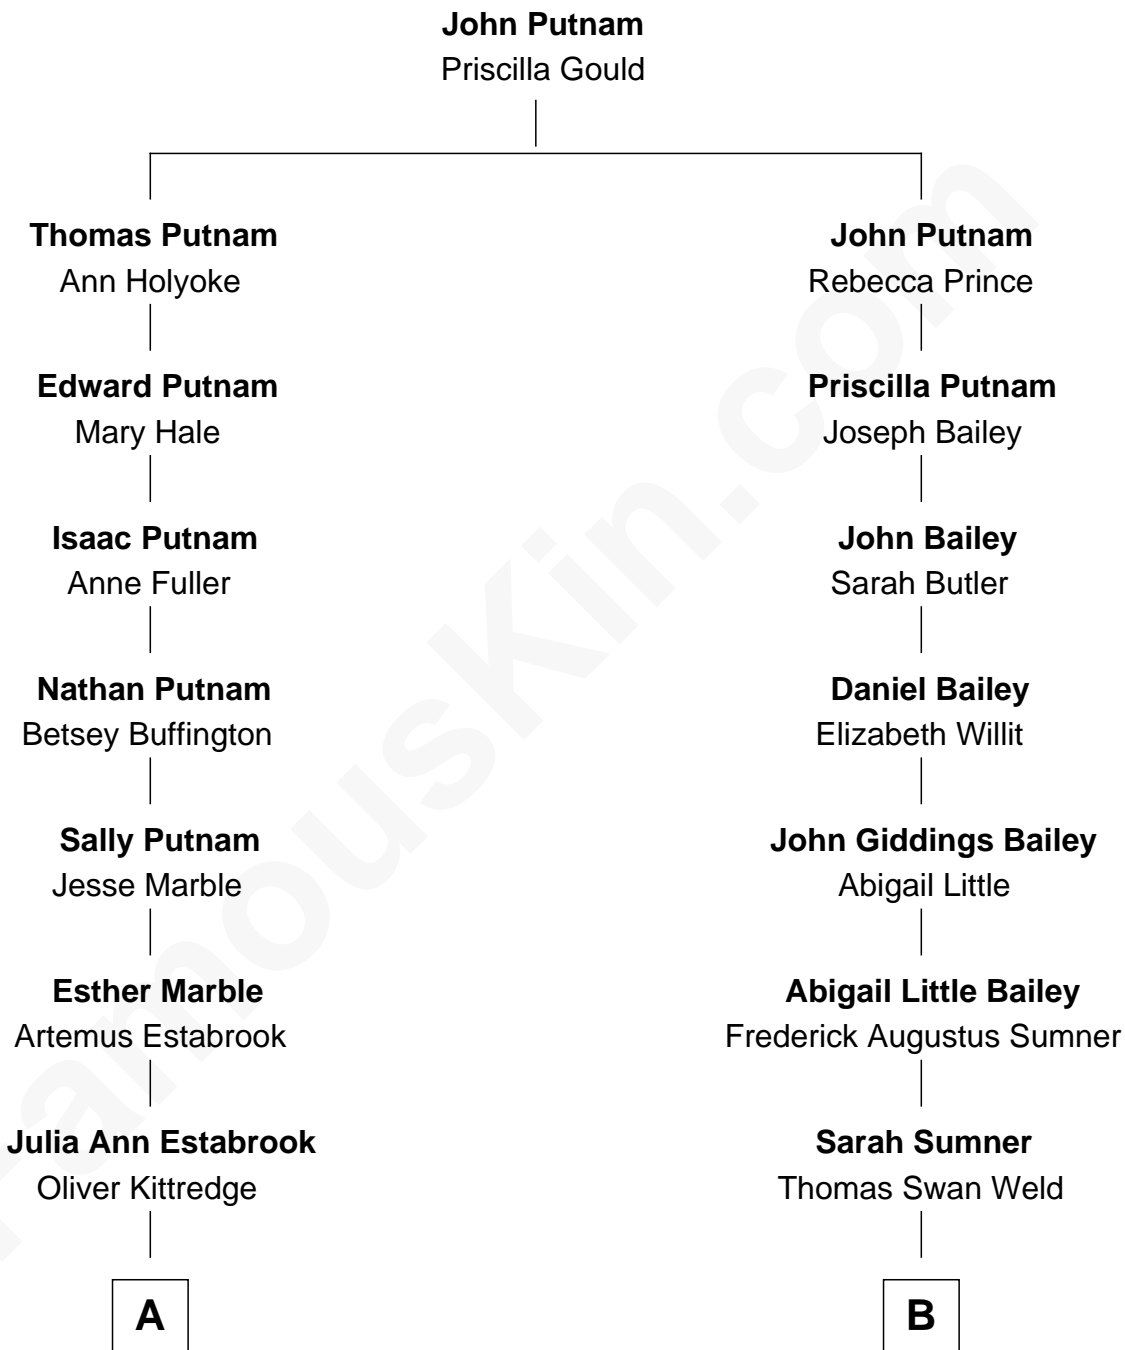

FamousKin.com Relationship Chart of

Thomas J. Watson, Jr.
President and CEO of I.B.M.

9th cousin 1 time removed of

Bill Weld

68th Governor of Massachusetts

A

Arthur Melville Kittredge
Mary Jeannette Broadwell

Mary Jeannette Kittredge
Thomas John Watson

Thomas J. Watson, Jr.
President and CEO of I.B.M.

B

Dr. Francis Minot Weld
Fanny Elizabeth Bartholomew

Francis Minot Weld
Margaret Low White

David Weld
Mary Blake Nichols