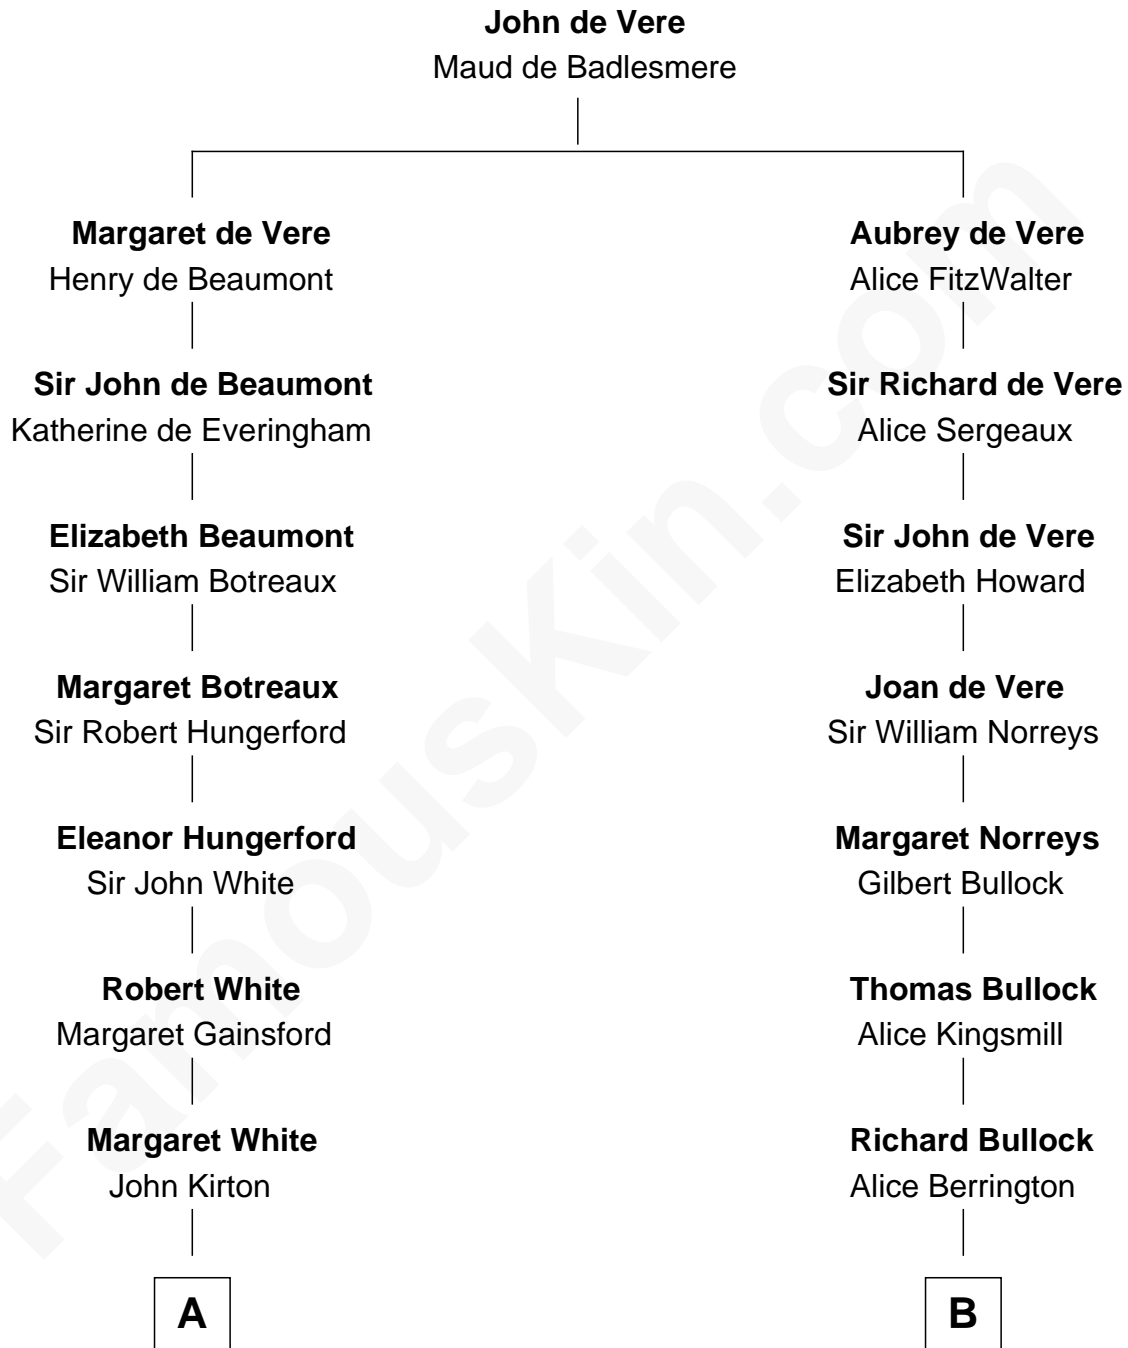

FamousKin.com
Relationship Chart of
Thomas J. Watson, Jr.
President and CEO of I.B.M.

18th cousin 3 times removed of
Bill Weld
68th Governor of Massachusetts

C

Mary Hamilton
Dr. Oliver Kittredge

Oliver Kittredge
Julia Ann Estabrook

Arthur Melville Kittredge
Mary Jeannette Broadwell

Mary Jeannette Kittredge
Thomas John Watson

Thomas J. Watson, Jr.
President and CEO of I.B.M.

D

David Weld
Mary Blake Nichols

Bill Weld
68th Governor of Massachusetts