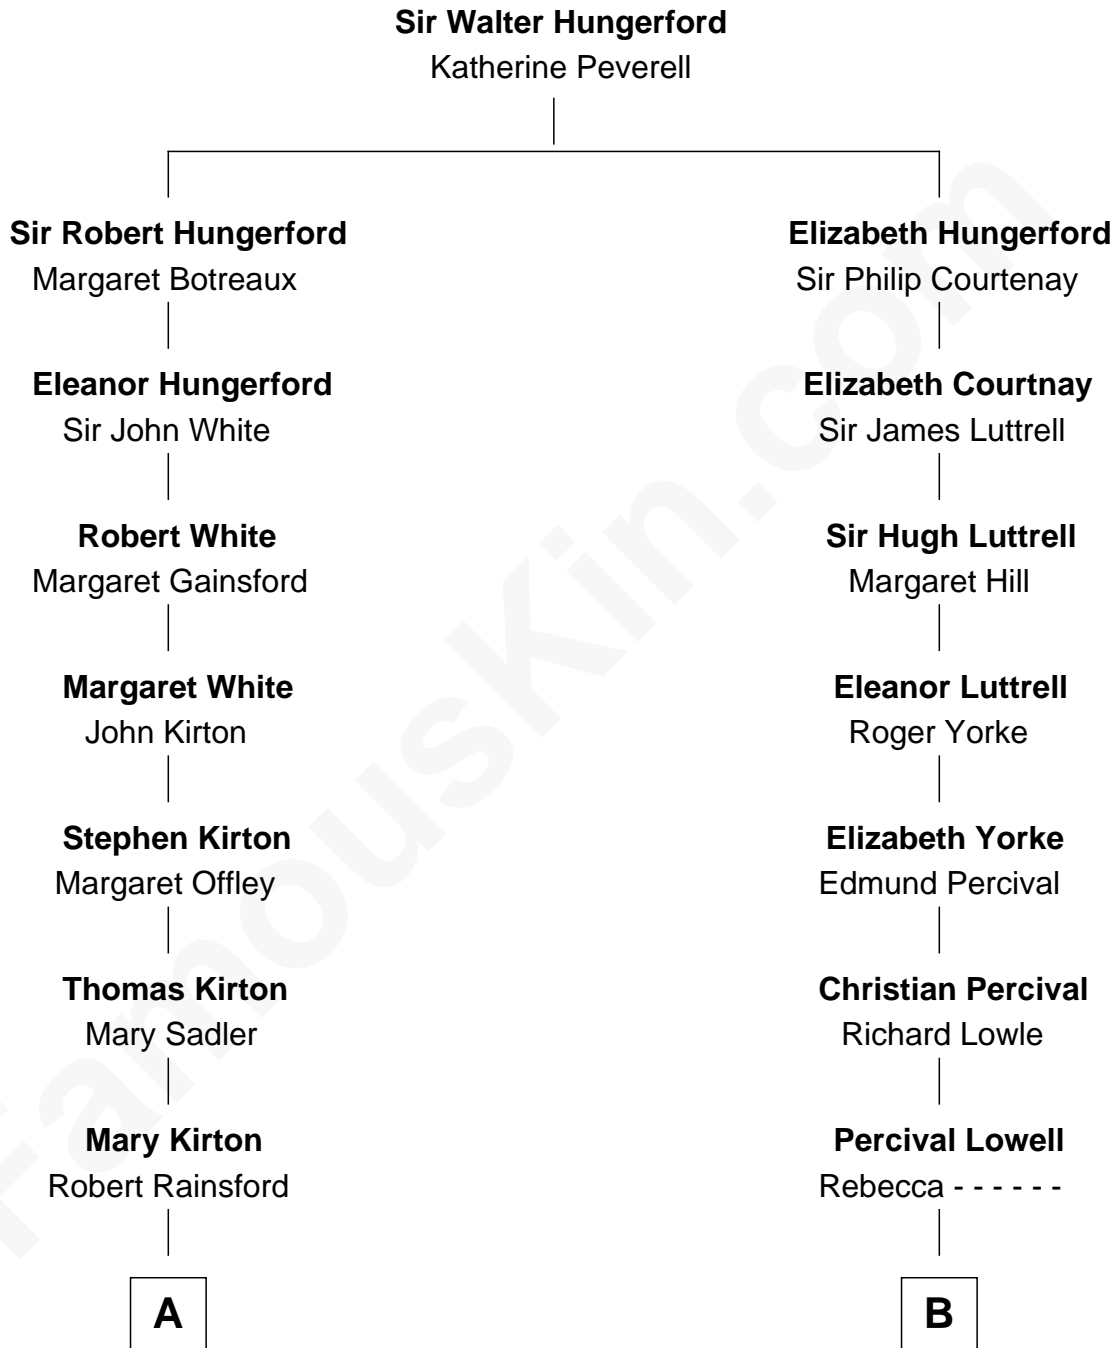

FamousKin.com Relationship Chart of

Thomas J. Watson, Jr.
President and CEO of I.B.M.

18th cousin of

Bill Weld

68th Governor of Massachusetts

C

Mary Jeannette Kittredge

Thomas John Watson