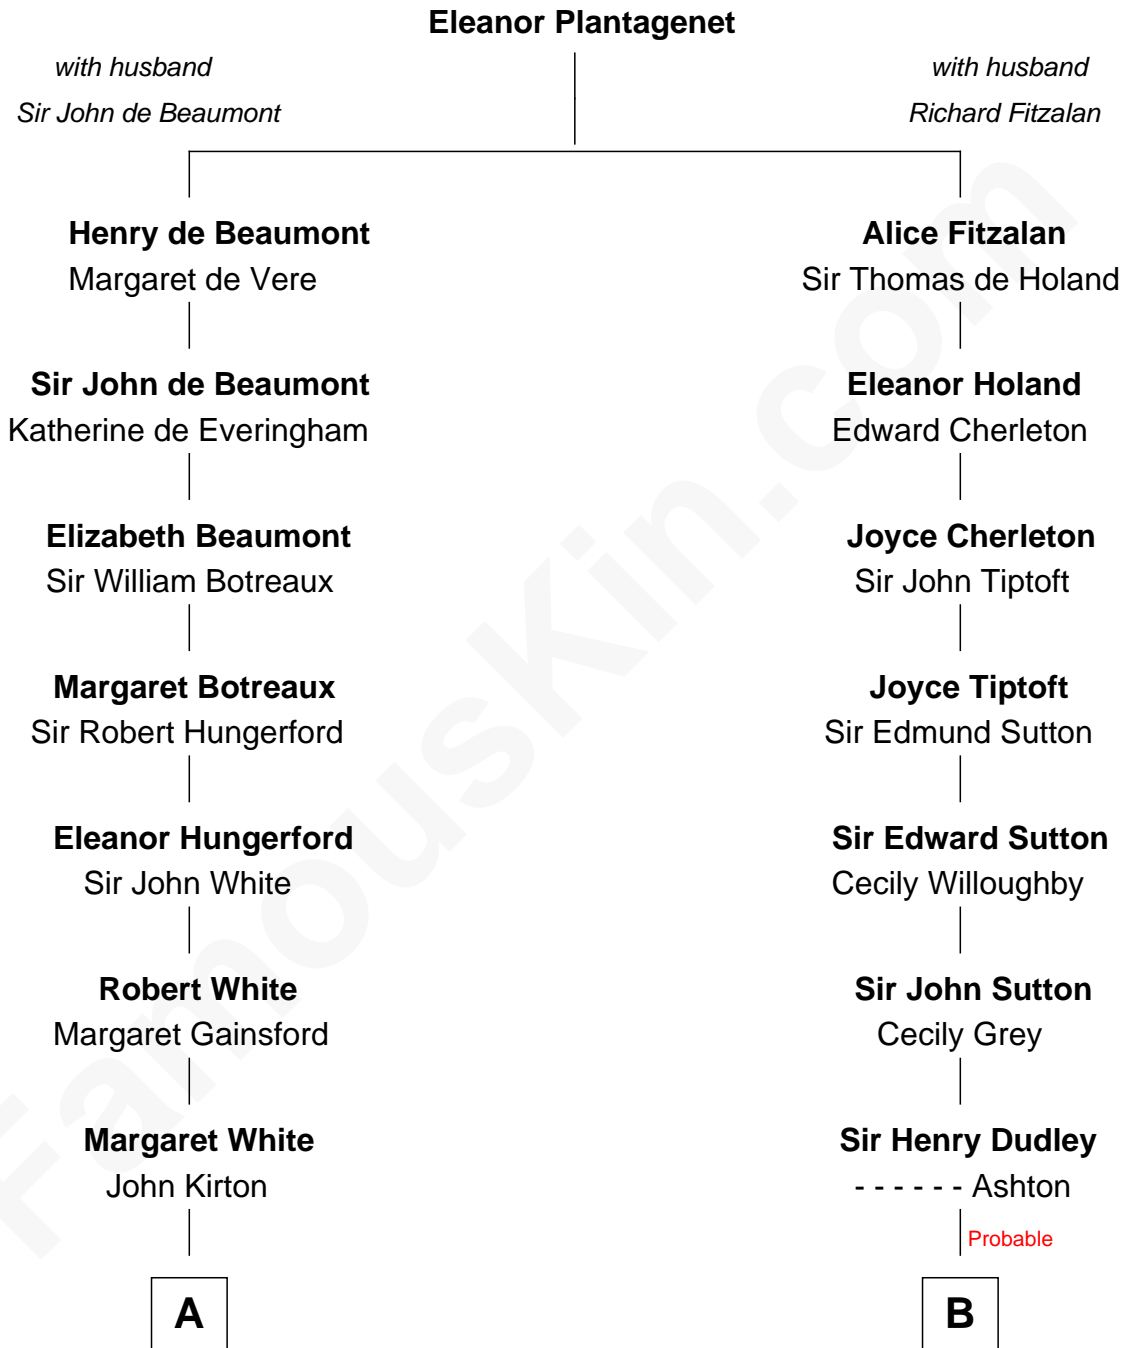

## Relationship Chart of

### Thomas J. Watson, Jr.

*President and CEO of I.B.M.*

19th cousin 2 times removed of

### Bill Weld

*68th Governor of Massachusetts*

**C**

**Mary Hamilton**  
Dr. Oliver Kittredge

**Oliver Kittredge**  
Julia Ann Estabrook

**Arthur Melville Kittredge**  
Mary Jeannette Broadwell

**Mary Jeannette Kittredge**  
Thomas John Watson