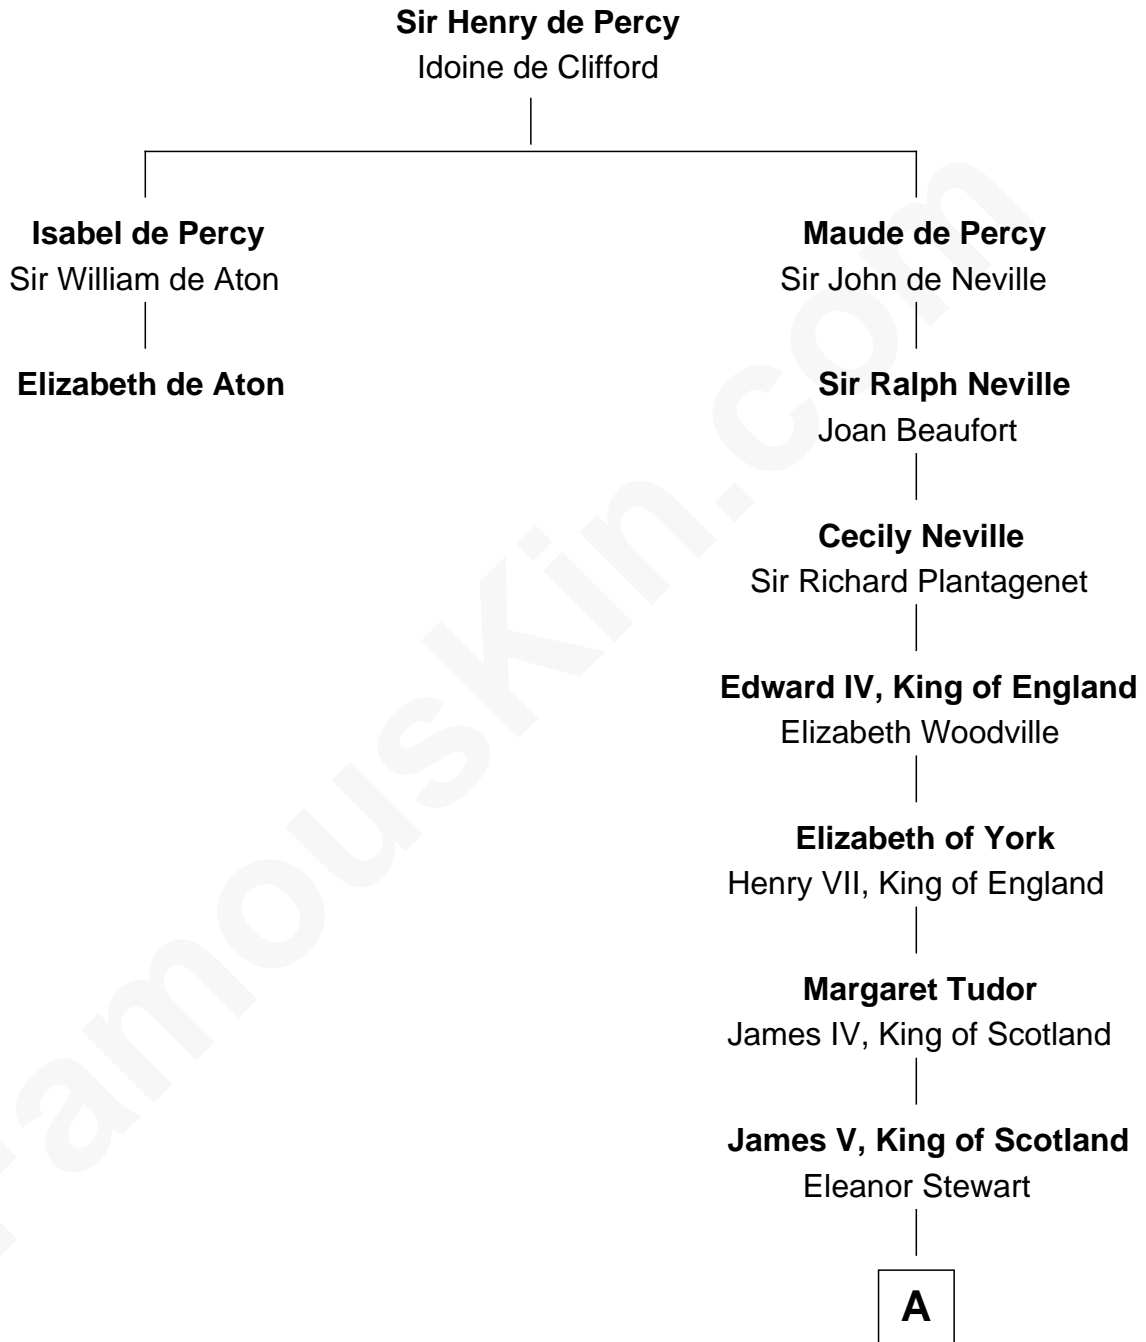

FamousKin.com

Relationship Chart of

Elizabeth de Aton

1st cousin 18 times removed of

Eleanor Roosevelt

First Lady of President Franklin D. Roosevelt

A

Adam Stewart

Janet Ruthven

Mary Stewart

John Sinclair

William Sinclair

Joanna Gordon

James Sinclair

Anna Sinclair

Robert Sinclair