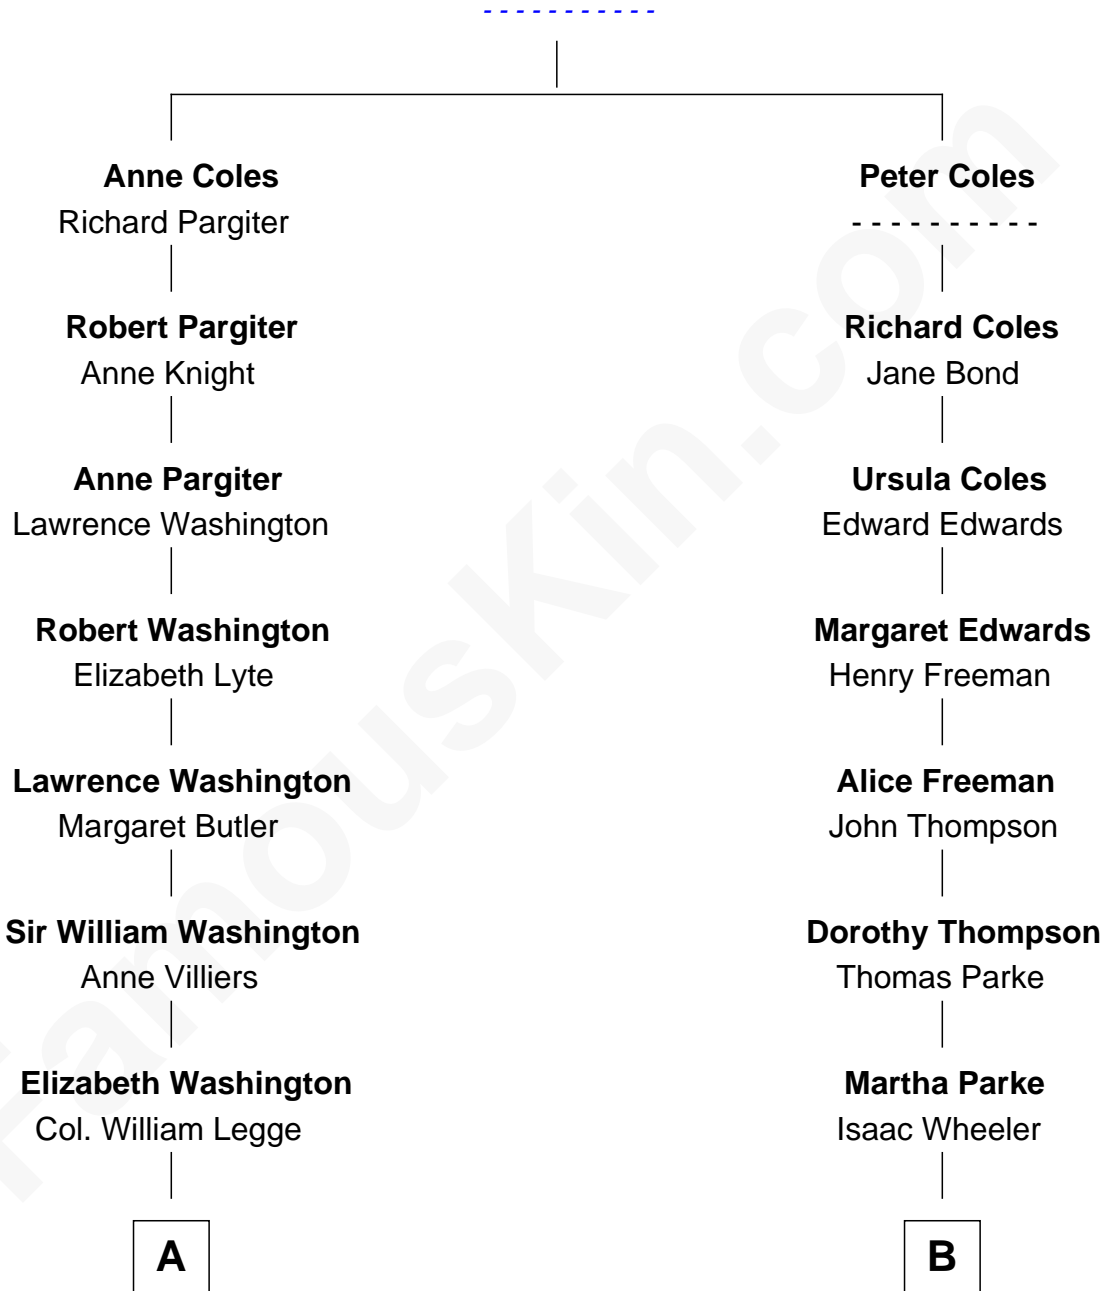

## Relationship Chart of

### Kit Harington

TV Actor - "Game of Thrones"

11th cousin 6 times removed of

### James Youngs Smith

29th Governor of Rhode Island

Richard Coles

Kit Harington photo by [Gage Skidmore](#) [\(CC BY-SA 2.0\)](#)