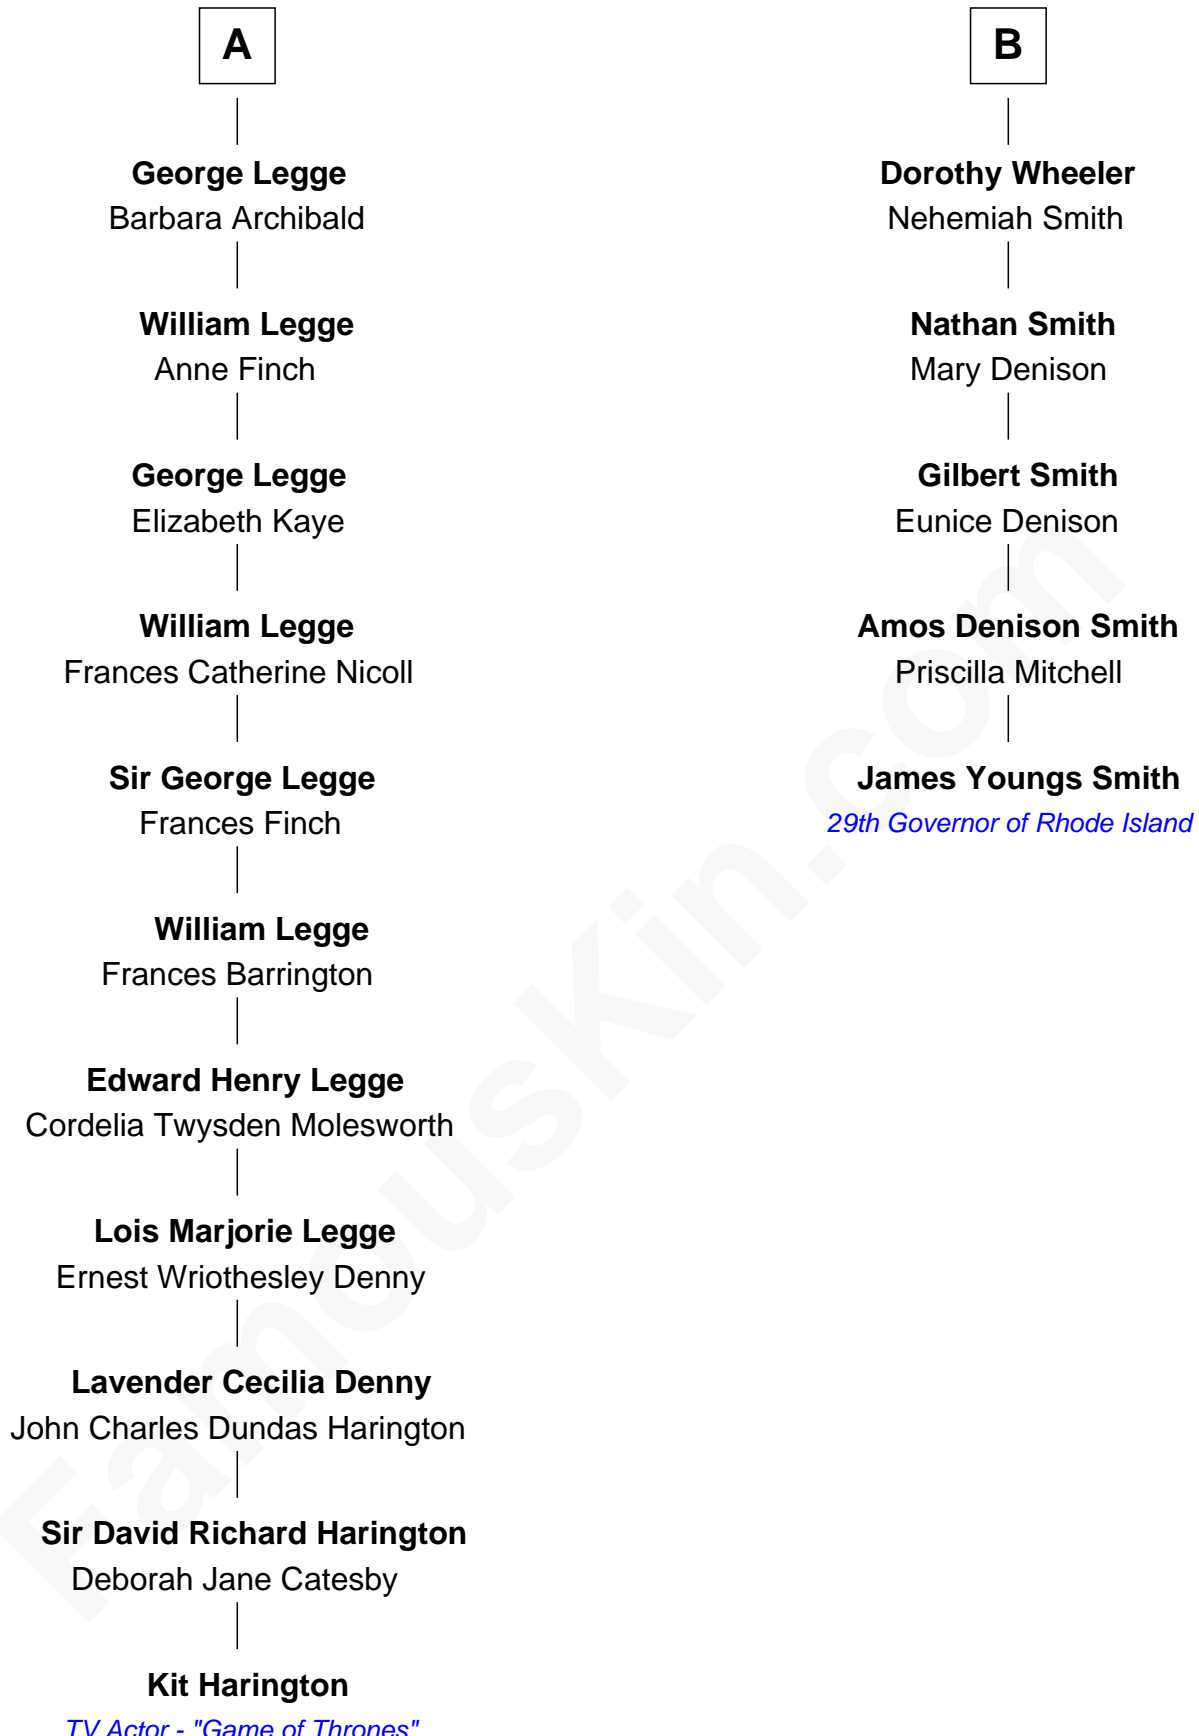

Kit Harington photo by [Gage Skidmore](#) [(CC BY-SA 2.0)](#)