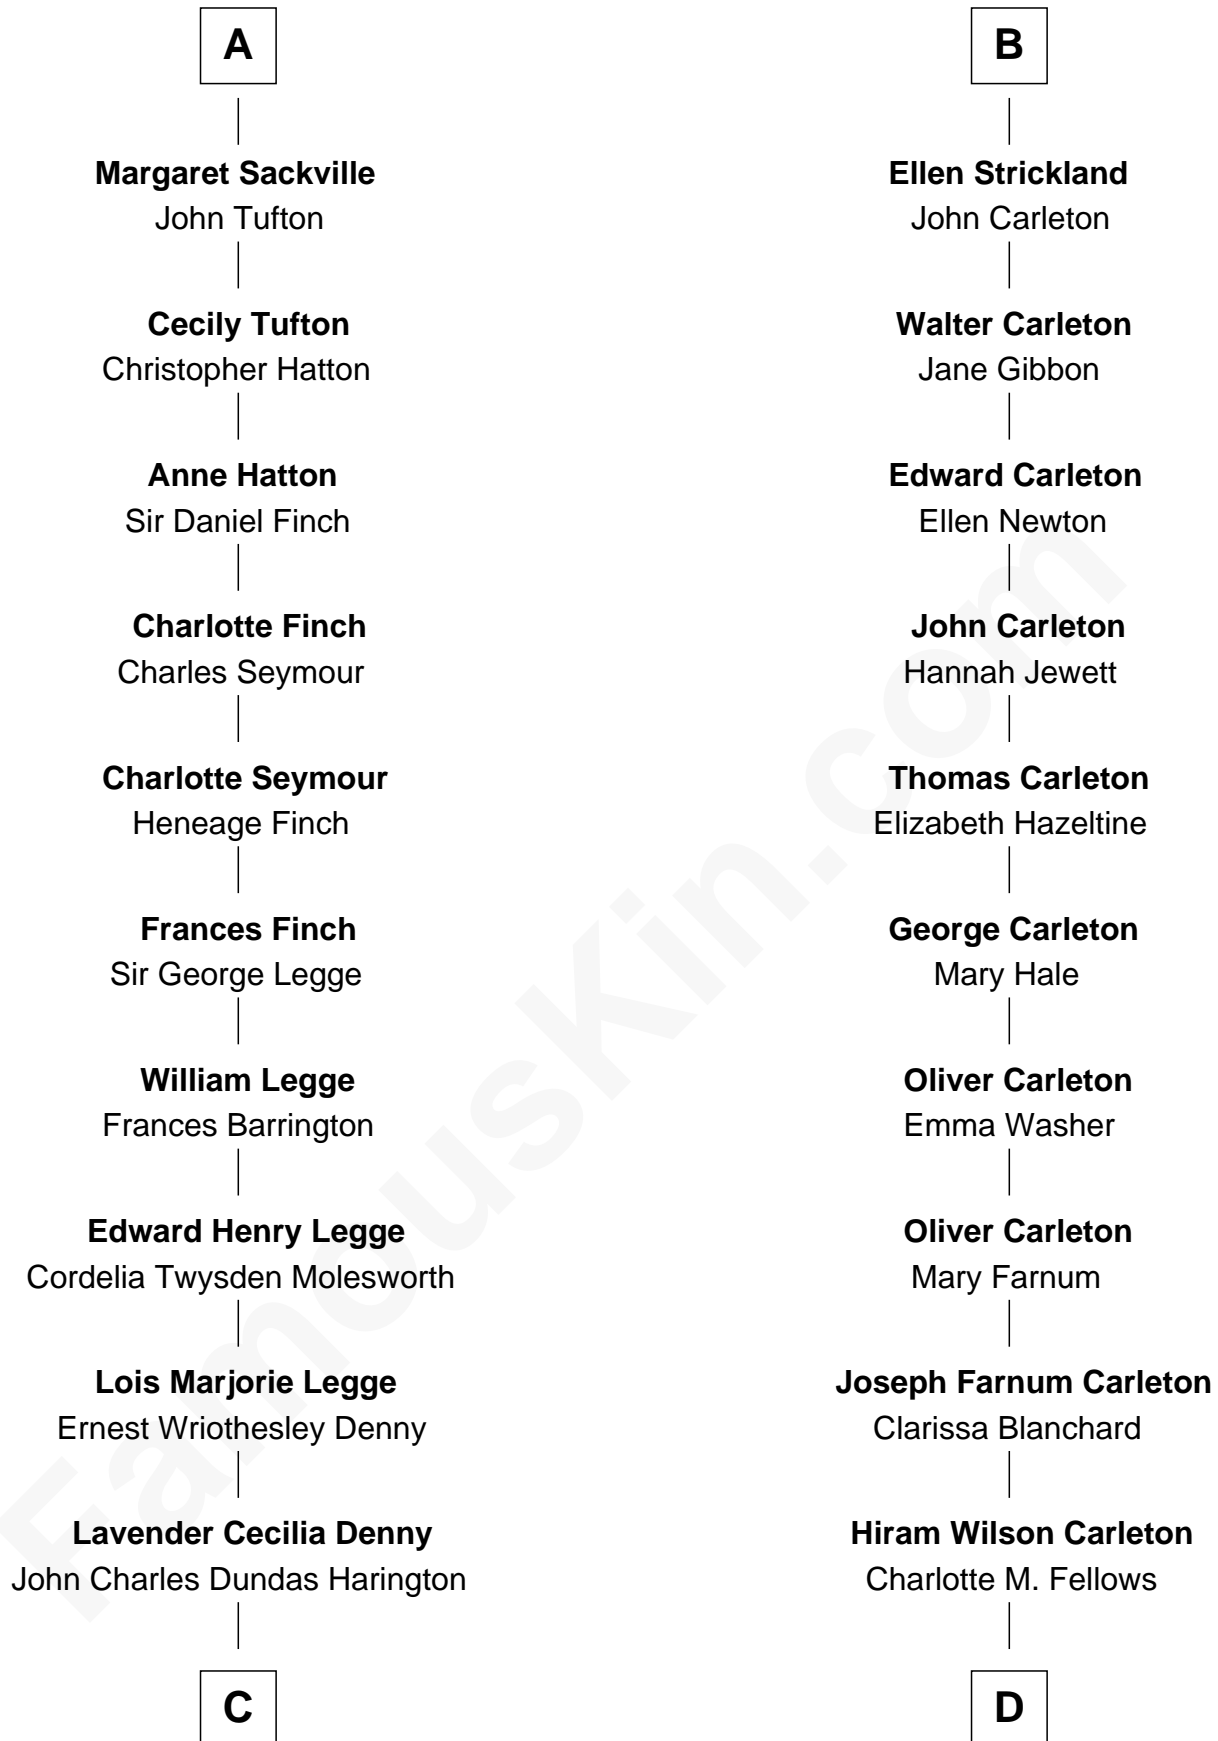

FamousKin.com

Relationship Chart of

Kit Harington

TV Actor - "Game of Thrones"

18th cousin 2 times removed of

Mickey Rourke

Movie Actor

C

Sir David Richard Harington

Deborah Jane Catesby

Kit Harington

TV Actor - "Game of Thrones"

D

Joseph Clinton Carleton

Maud Alice Fitts

Hazel May Carleton

Leonard Ernest Cameron

Annette Elizabeth Cameron

Philip Andrew Rourke

Mickey Rourke

Movie Actor