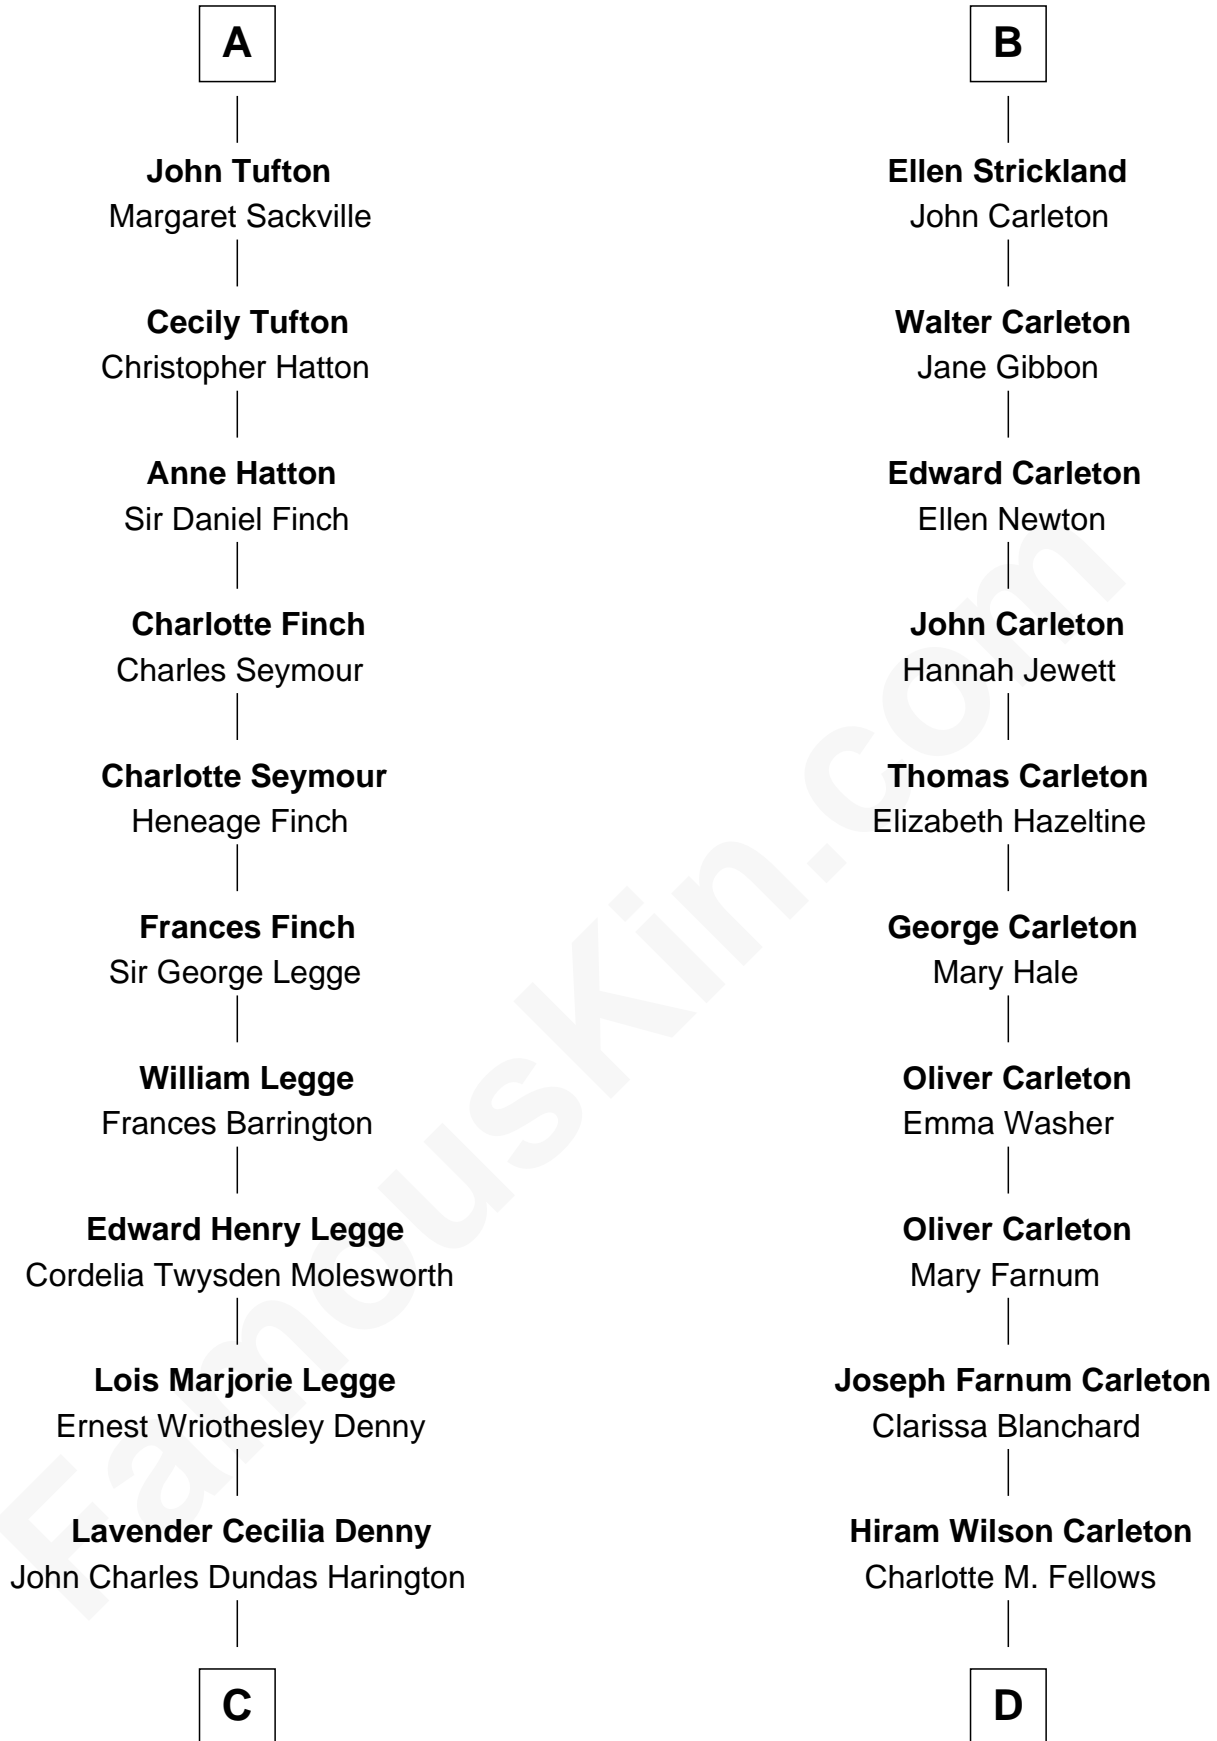

FamousKin.com Relationship Chart of

Kit Harington

TV Actor - "Game of Thrones"

18th cousin 2 times removed of

Mickey Rourke

Movie Actor

C

Sir David Richard Harington

Deborah Jane Catesby

Kit Harington

TV Actor - "Game of Thrones"

D

Joseph Clinton Carleton

Maud Alice Fitts

Hazel May Carleton

Leonard Ernest Cameron