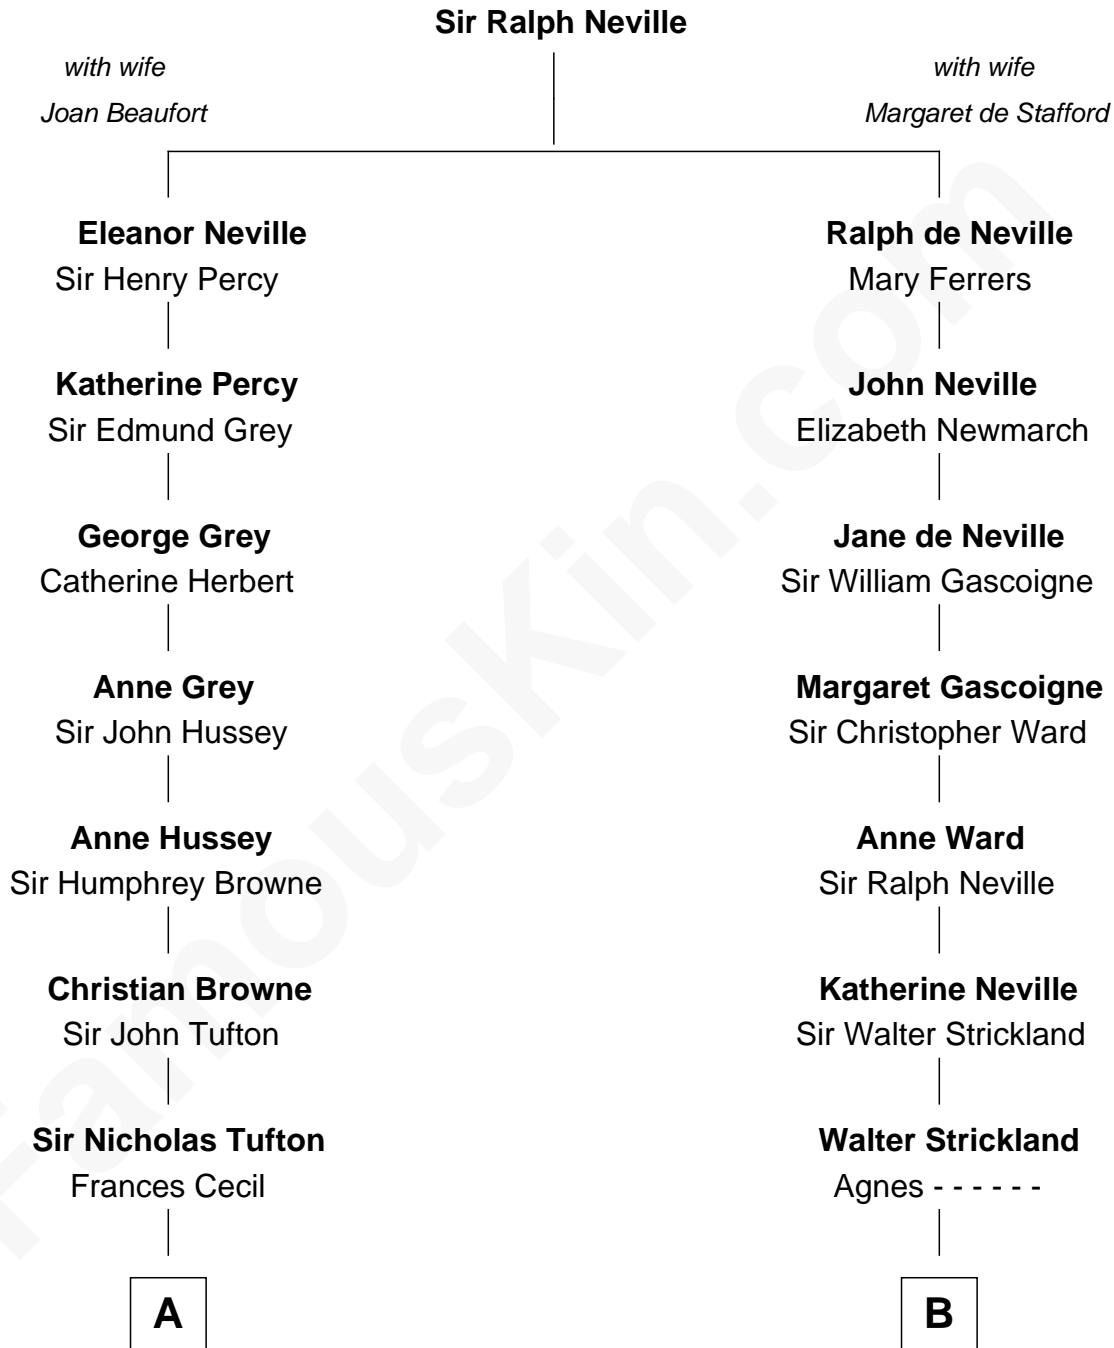

FamousKin.com Relationship Chart of

Kit Harington

TV Actor - "Game of Thrones"

18th cousin 2 times removed of

Mickey Rourke

Movie Actor

C

Sir David Richard Harington

Deborah Jane Catesby

Kit Harington

TV Actor - "Game of Thrones"

D

Joseph Clinton Carleton

Maud Alice Fitts

Hazel May Carleton

Leonard Ernest Cameron