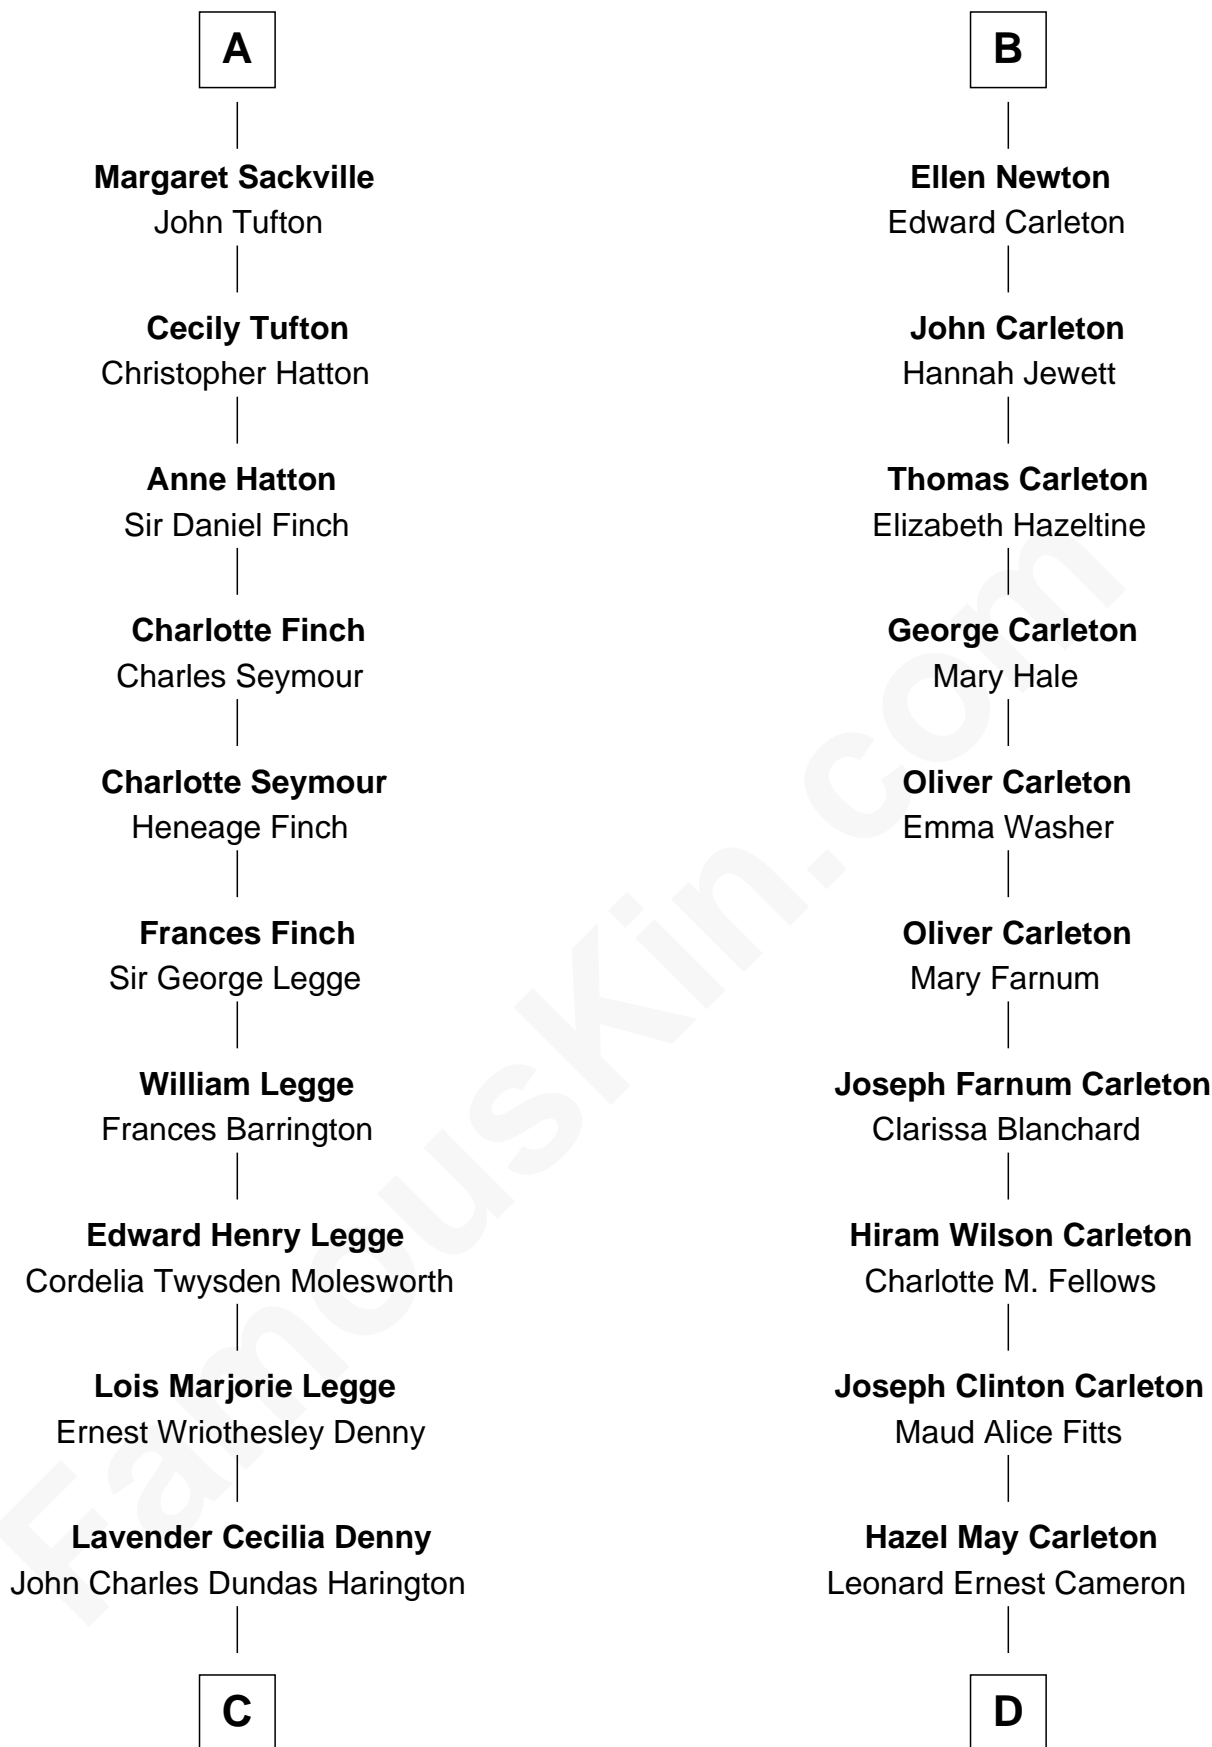

FamousKin.com Relationship Chart of

Kit Harington

TV Actor - "Game of Thrones"

18th cousin of

Mickey Rourke

Movie Actor

Henry FitzHugh
Elizabeth Grey

Eleanor Fitzhugh
Sir Henry Bromflete

Margaret Bromflete
John Clifford

Henry Clifford
Anne St. John

Henry Clifford
Margaret Percy

Henry Clifford
Anne Dacre

Sir George Clifford
Margaret Russell

Ann Clifford
Richard Sackville

A

Sir William FitzHugh
Margery Willoughby

Lora FitzHugh
Sir John Constable

Isabel Constable
Stephen de Thorpe

Margaret Thorpe
John Newton

John Newton
Margaret Grimston

John Newton
Marie - - - - -

Lancelot Newton
Mary Lee

B

C

Sir David Richard Harington

Deborah Jane Catesby

Kit Harington

TV Actor - "Game of Thrones"

D

Annette Elizabeth Cameron

Philip Andrew Rourke

Mickey Rourke