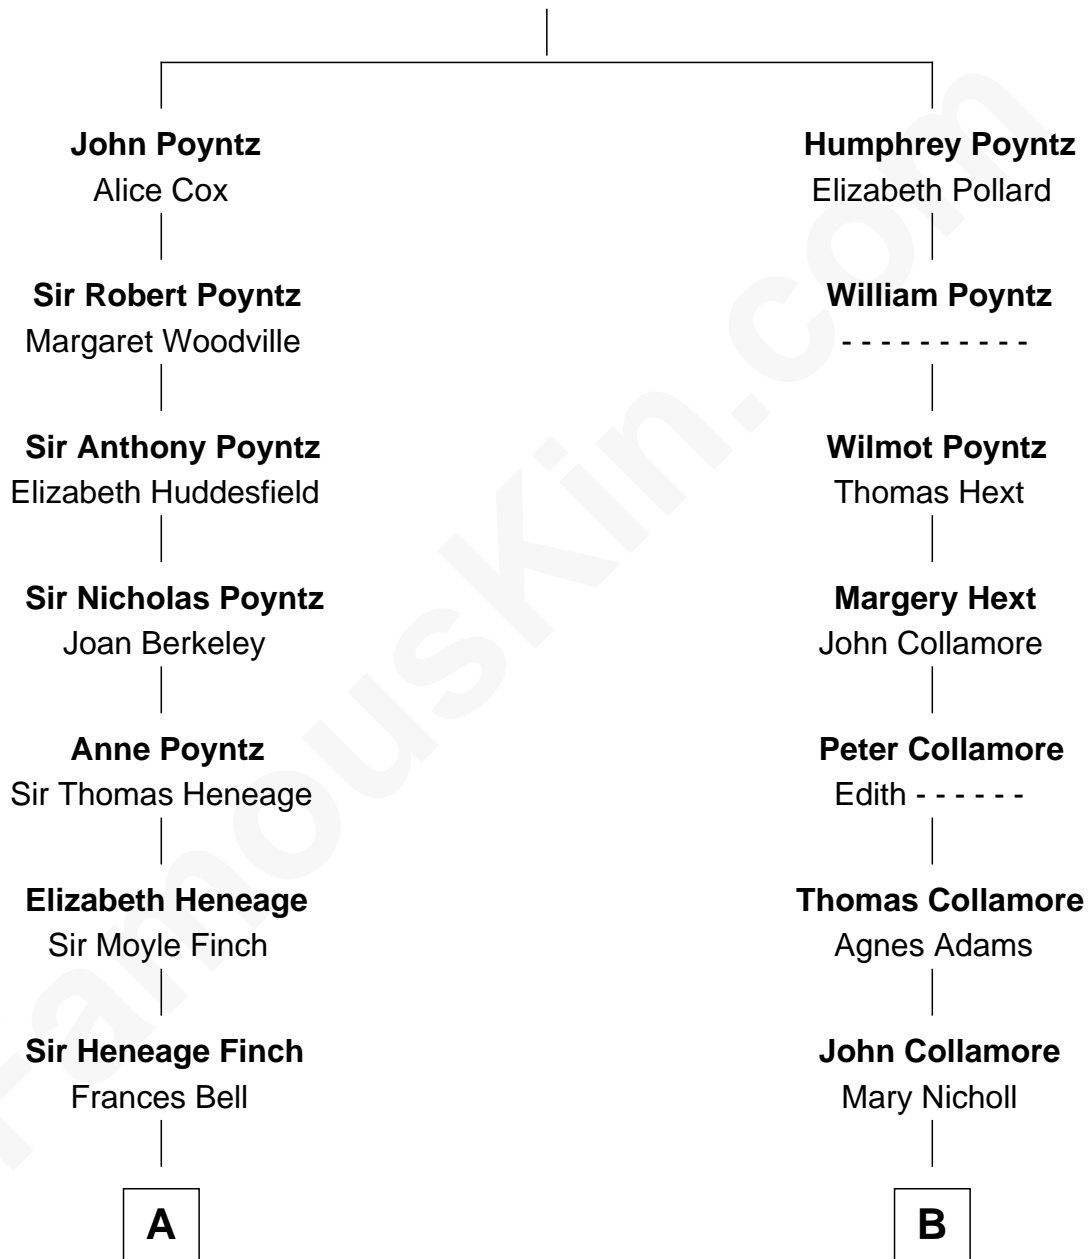

## Relationship Chart of

### Kit Harington

TV Actor - "Game of Thrones"

14th cousin 3 times removed of

### Owen Brewster

54th Governor of Maine

**Sir Nicholas Poyntz**

Elizabeth Mill

Kit Harington photo by [Gage Skidmore](#) (CC BY-SA 2.0)