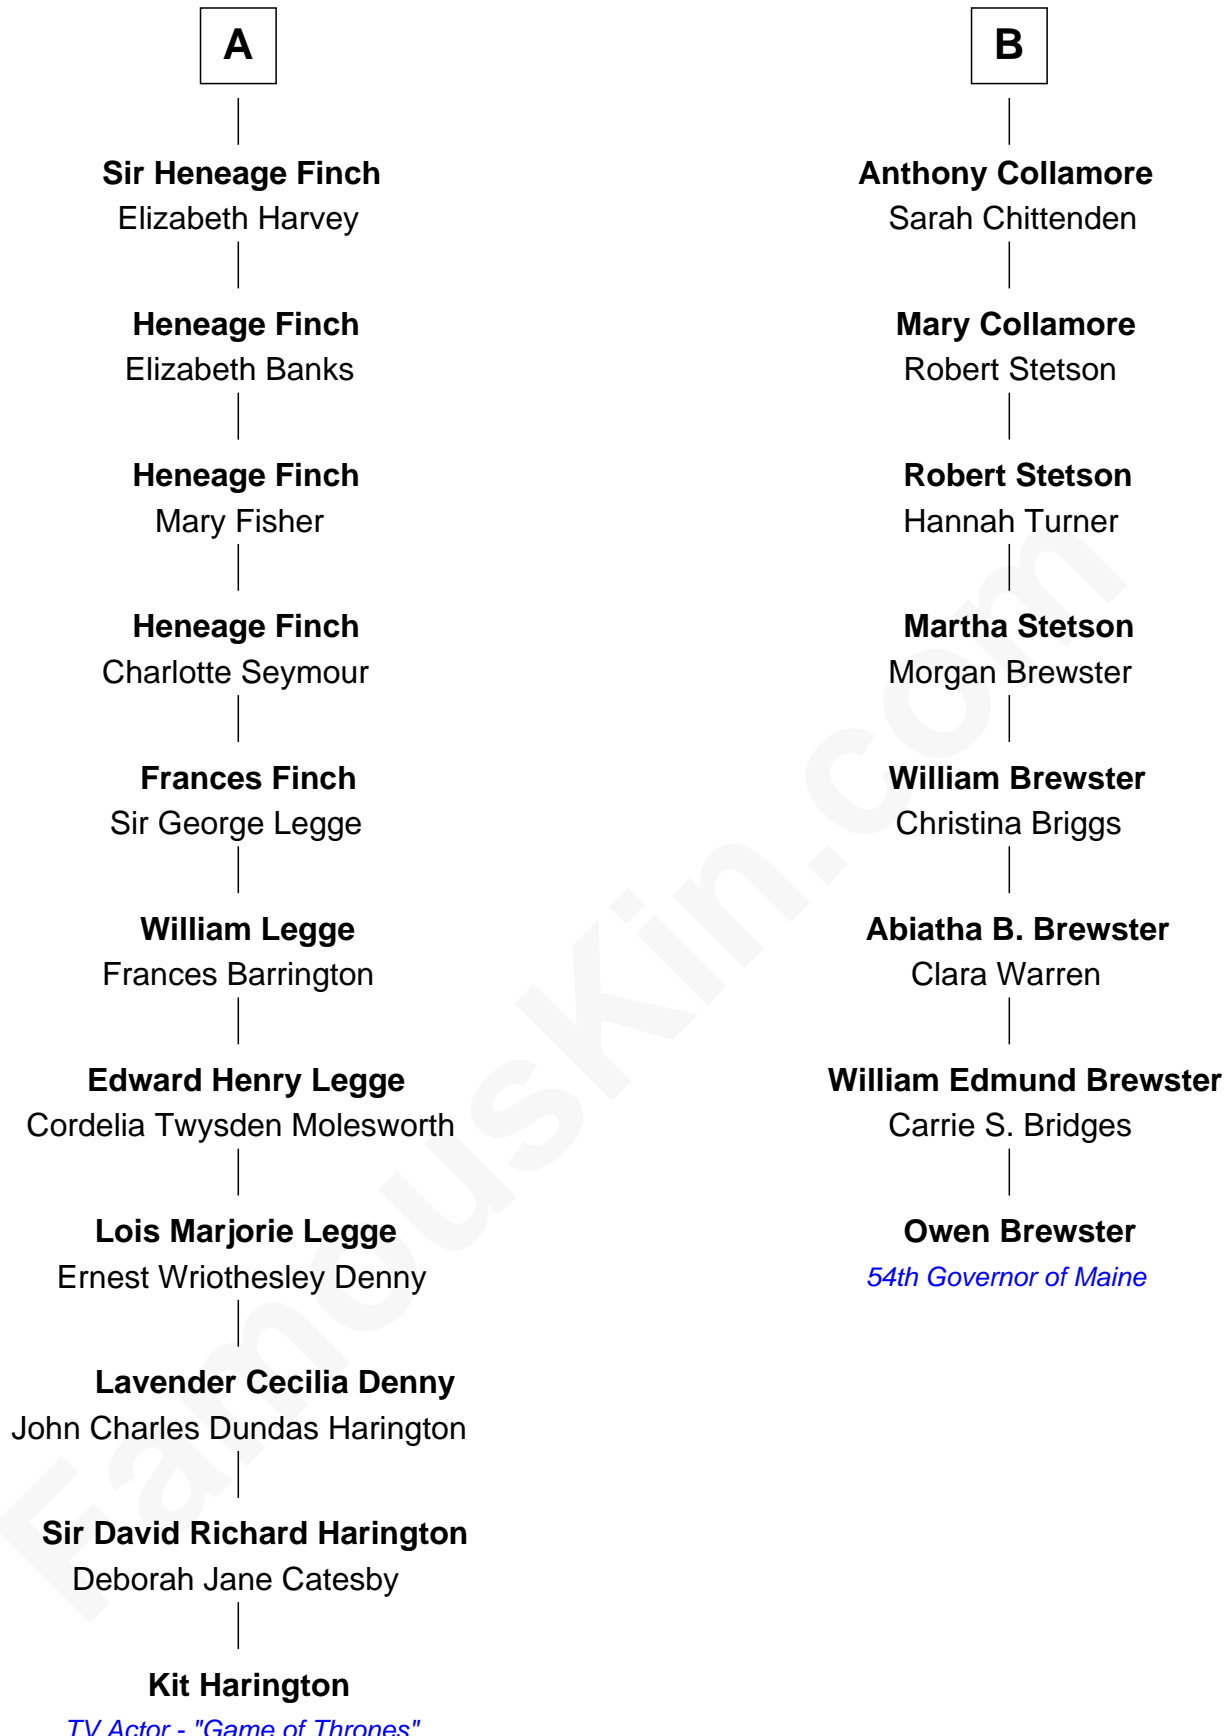

## Relationship Chart of

### Kit Harington

TV Actor - "Game of Thrones"

14th cousin 3 times removed of

### Owen Brewster

54th Governor of Maine

**Sir Nicholas Poyntz**

Elizabeth Mill

Kit Harington photo by [Gage Skidmore](#) (CC BY-SA 2.0)