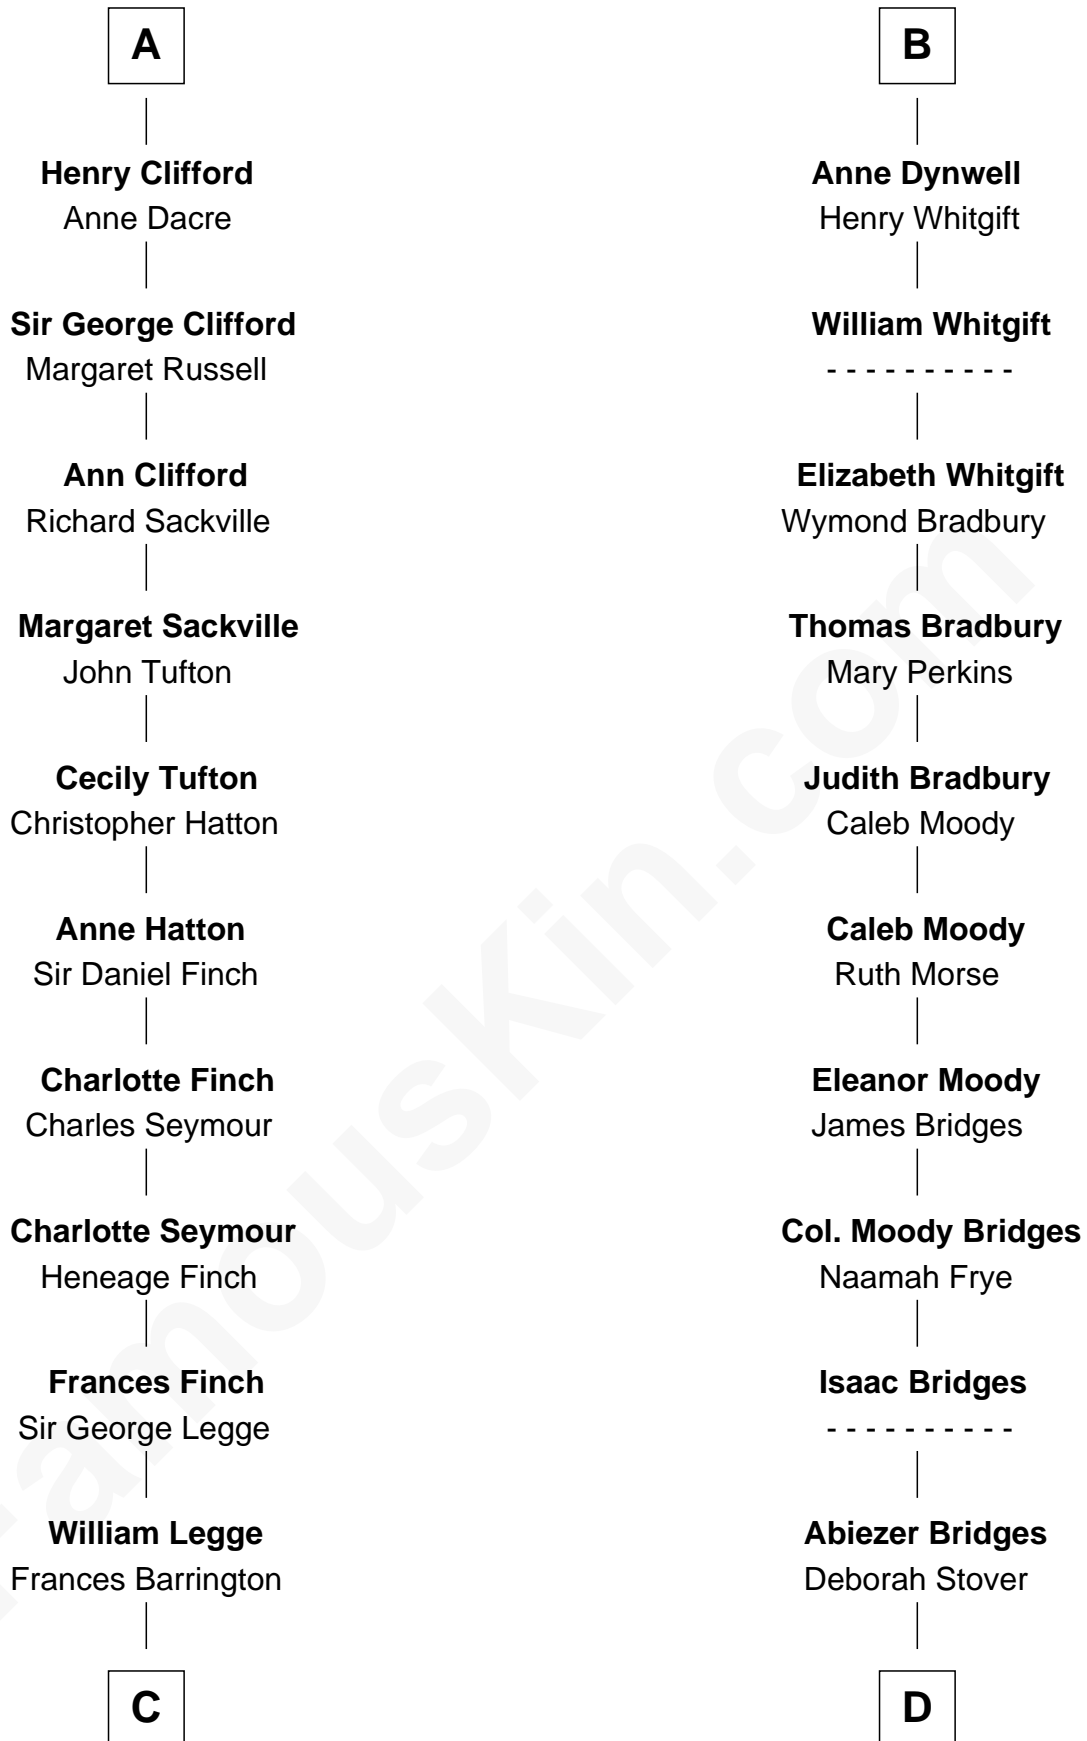

FamousKin.com

Relationship Chart of

Kit Harington

TV Actor - "Game of Thrones"

20th cousin 1 time removed of

Owen Brewster

54th Governor of Maine

Sir Geoffrey le Scrope

Ivetta de Ros

C

Edward Henry Legge
Cordelia Twysden Molesworth

Lois Marjorie Legge
Ernest Wriothesley Denny

Lavender Cecilia Denny
John Charles Dundas Harington

Sir David Richard Harington
Deborah Jane Catesby

Kit Harington
TV Actor - "Game of Thrones"

D

Rev. Otis Bridges
Margaret Owen

Owen W. Bridges
Lydia A. - - - - -

Carrie S. Bridges
William Edmund Brewster

Owen Brewster
54th Governor of Maine