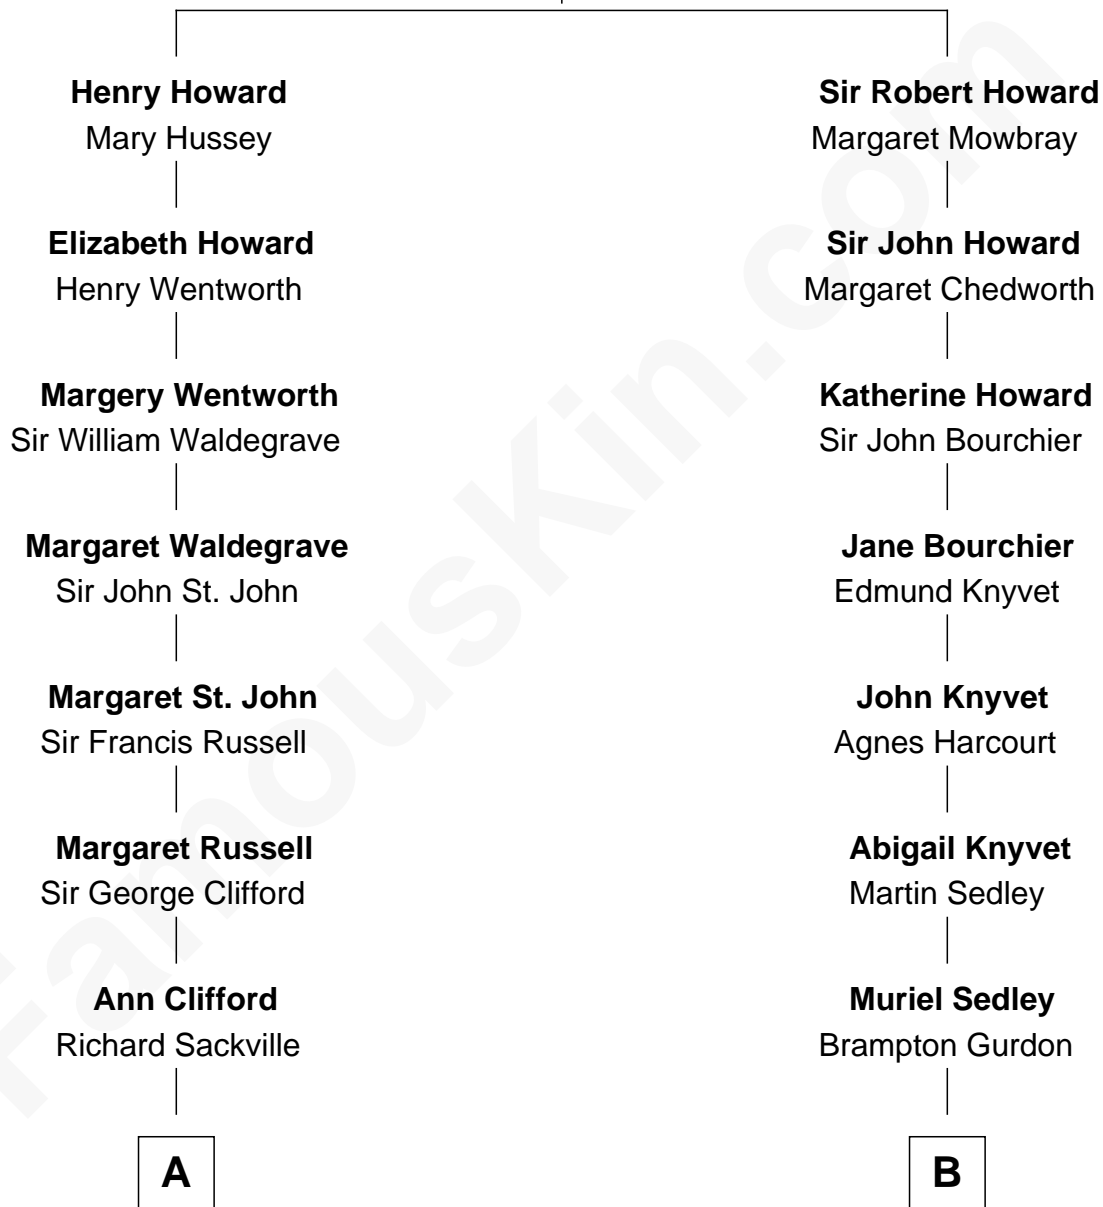

## Relationship Chart of

**Kit Harington**

TV Actor - "Game of Thrones"

18th cousin of

**Story Musgrave**

NASA Astronaut

**Sir John Howard**

Alice Tendring

**C**

**Sir David Richard Harington**

Deborah Jane Catesby

**Kit Harington**

*TV Actor - "Game of Thrones"*

**D**

**Marguerite Swann**

Percy Musgrave

**Story Musgrave**

*NASA Astronaut*

FamousKin.com