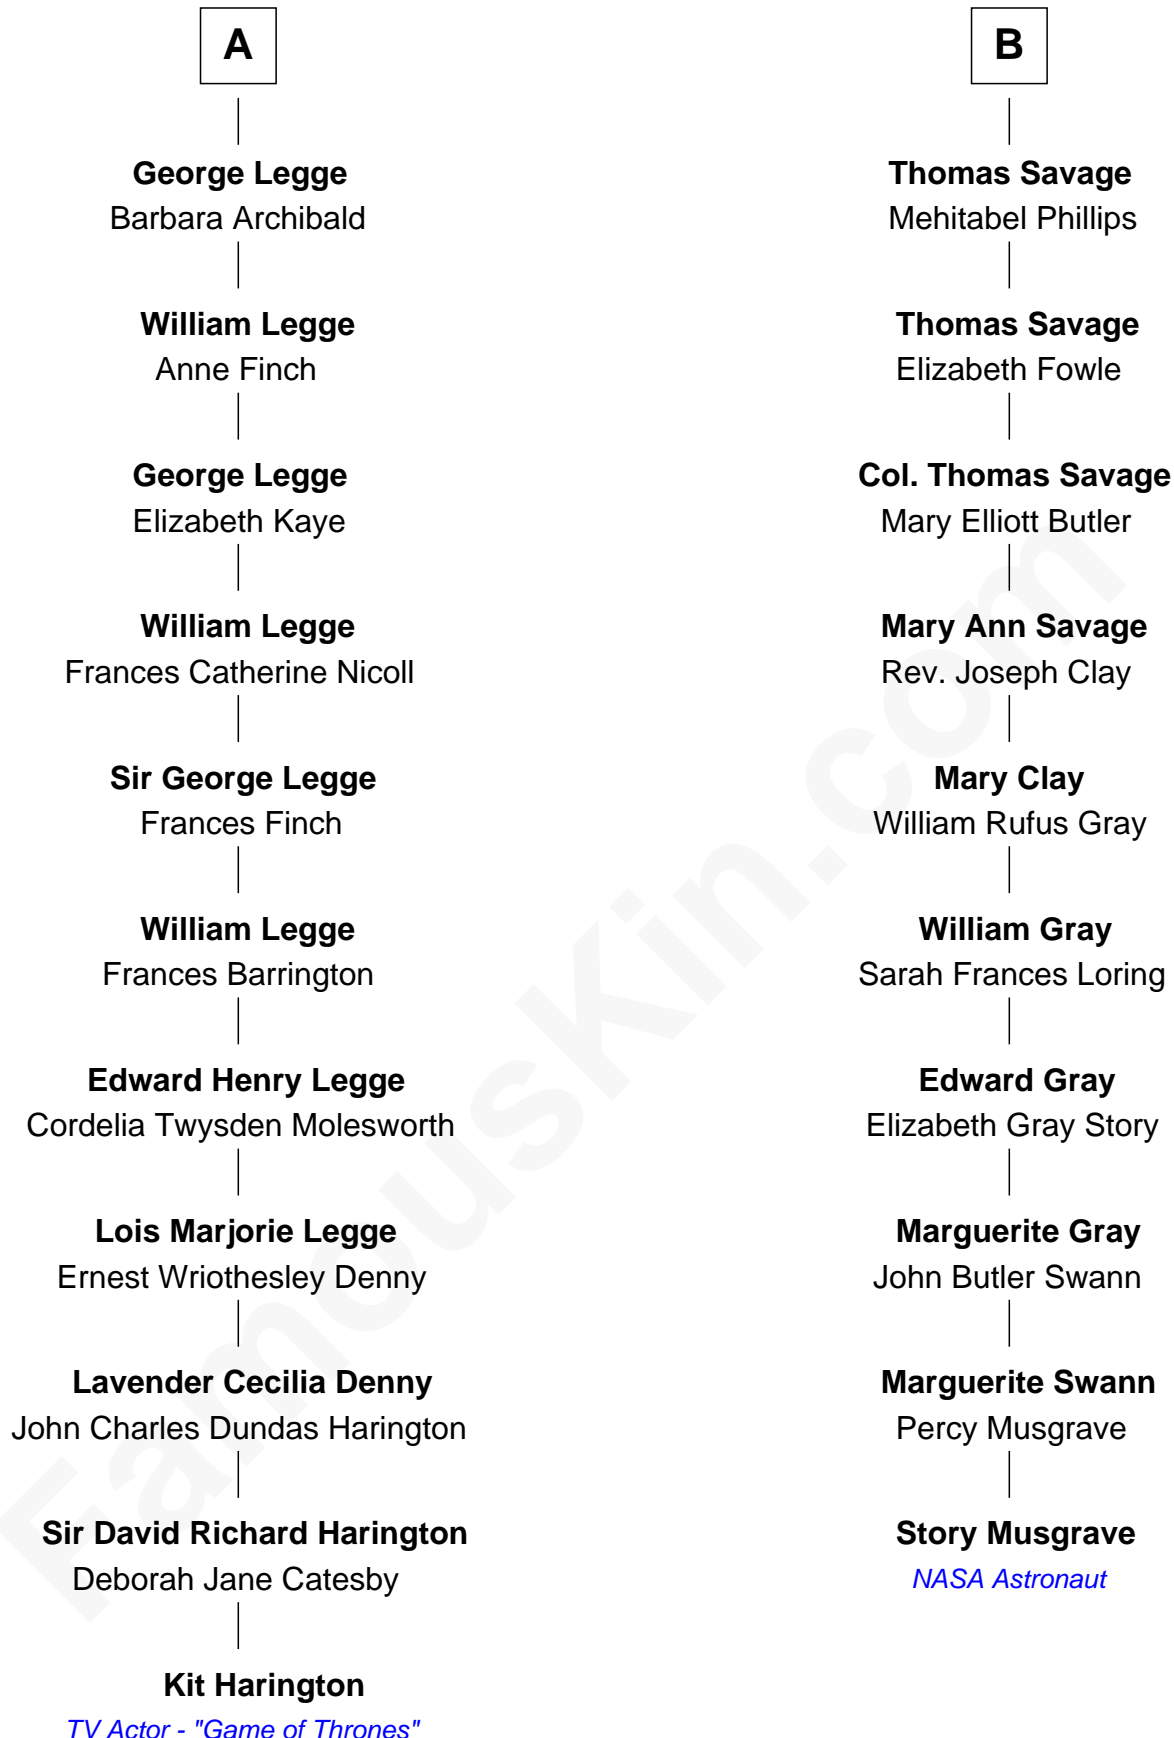

# FamousKin.com Relationship Chart of

**Kit Harington**

TV Actor - "Game of Thrones"

16th cousin 1 time removed of

**Story Musgrave**

NASA Astronaut

Kit Harington photo by [Gage Skidmore](#) (CC BY-SA 2.0)